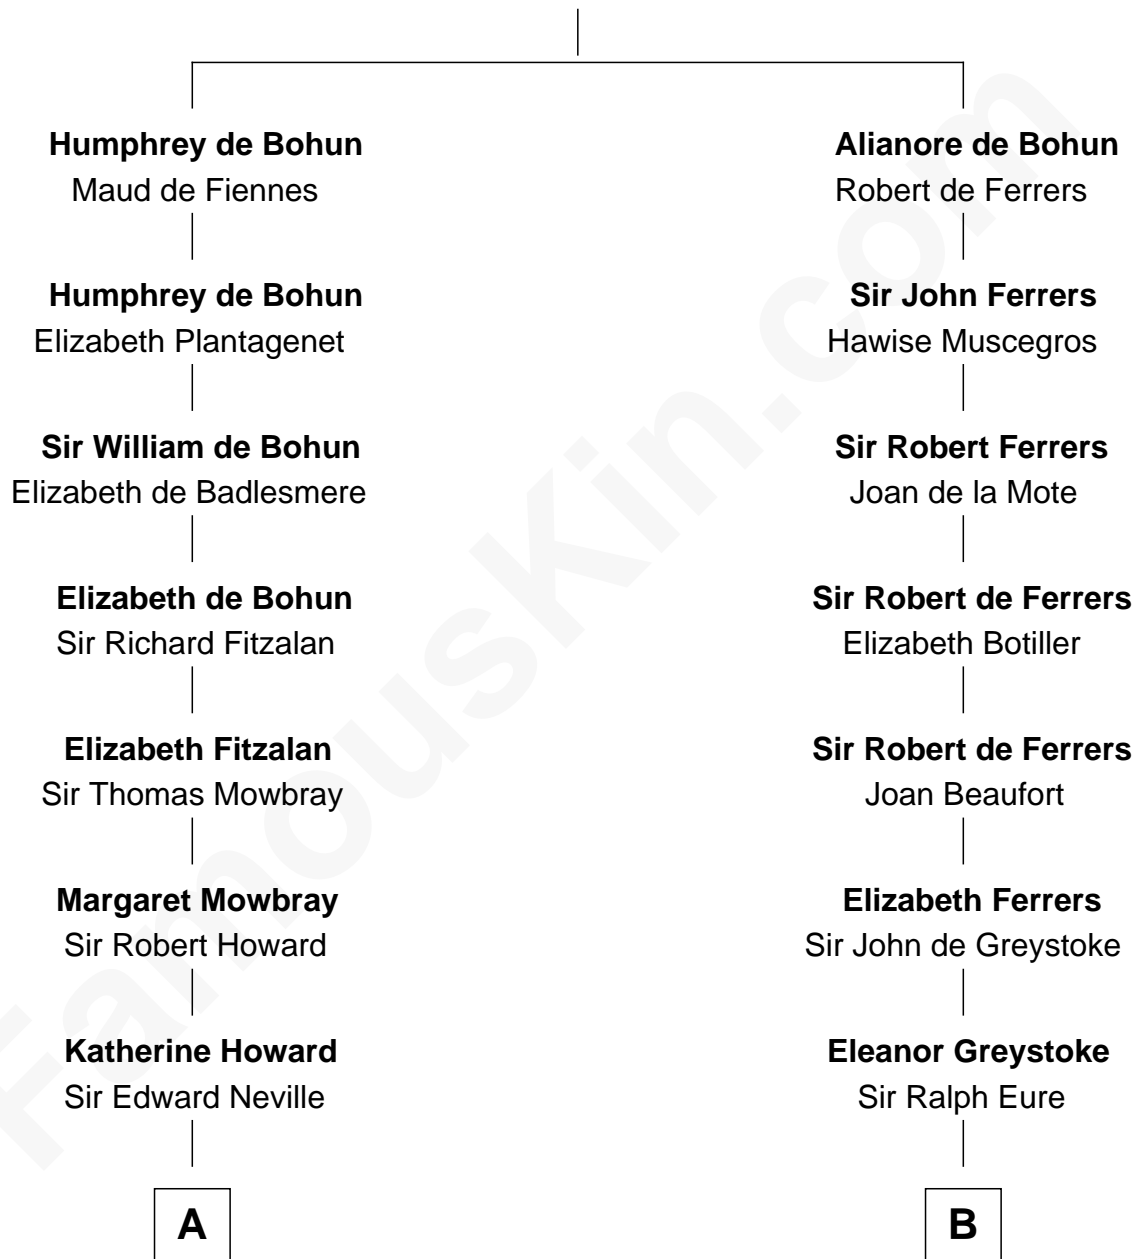

FamousKin.com

Relationship Chart of

John Marshall

4th Chief Justice of the U.S. Supreme Court

18th cousin 3 times removed of

William Howard Taft

27th U.S. President

Sir Humphrey de Bohun

Eleanor de Braiose

C

Mary Randolph Keith
Col. Thomas Marshall

John Marshall
U.S. Supreme Court Chief Justice

D

Abner Rawson
Mary Allen

Rhoda Rawson
Aaron Taft

Peter Rawson Taft
Sylvia Howard

Alphonso Taft
Louisa Maria Torrey

William Howard Taft
27th U.S. President

FamousKin.com