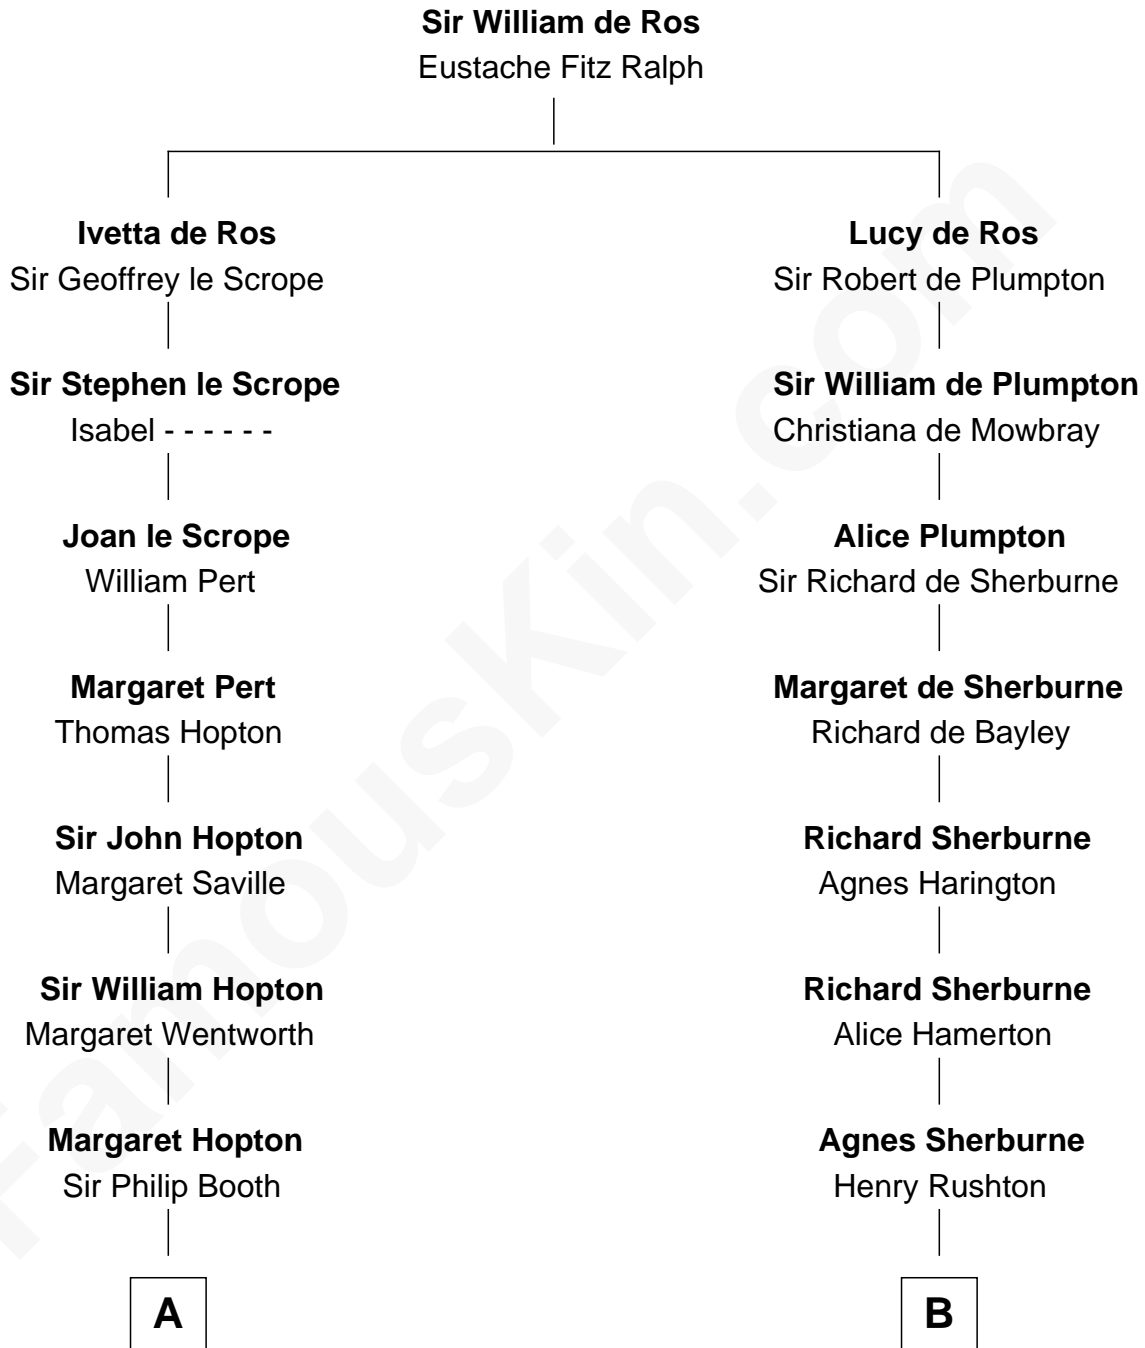

FamousKin.com

Relationship Chart of

John Marshall

4th Chief Justice of the U.S. Supreme Court

17th cousin 2 times removed of

Rutherford B. Hayes
19th U.S. President

C

Roger Cornwall alias Birchard

Drusilla Austin

Sophia Birchard

Rutherford Hayes

Rutherford B. Hayes

19th U.S. President

FamousKin.com