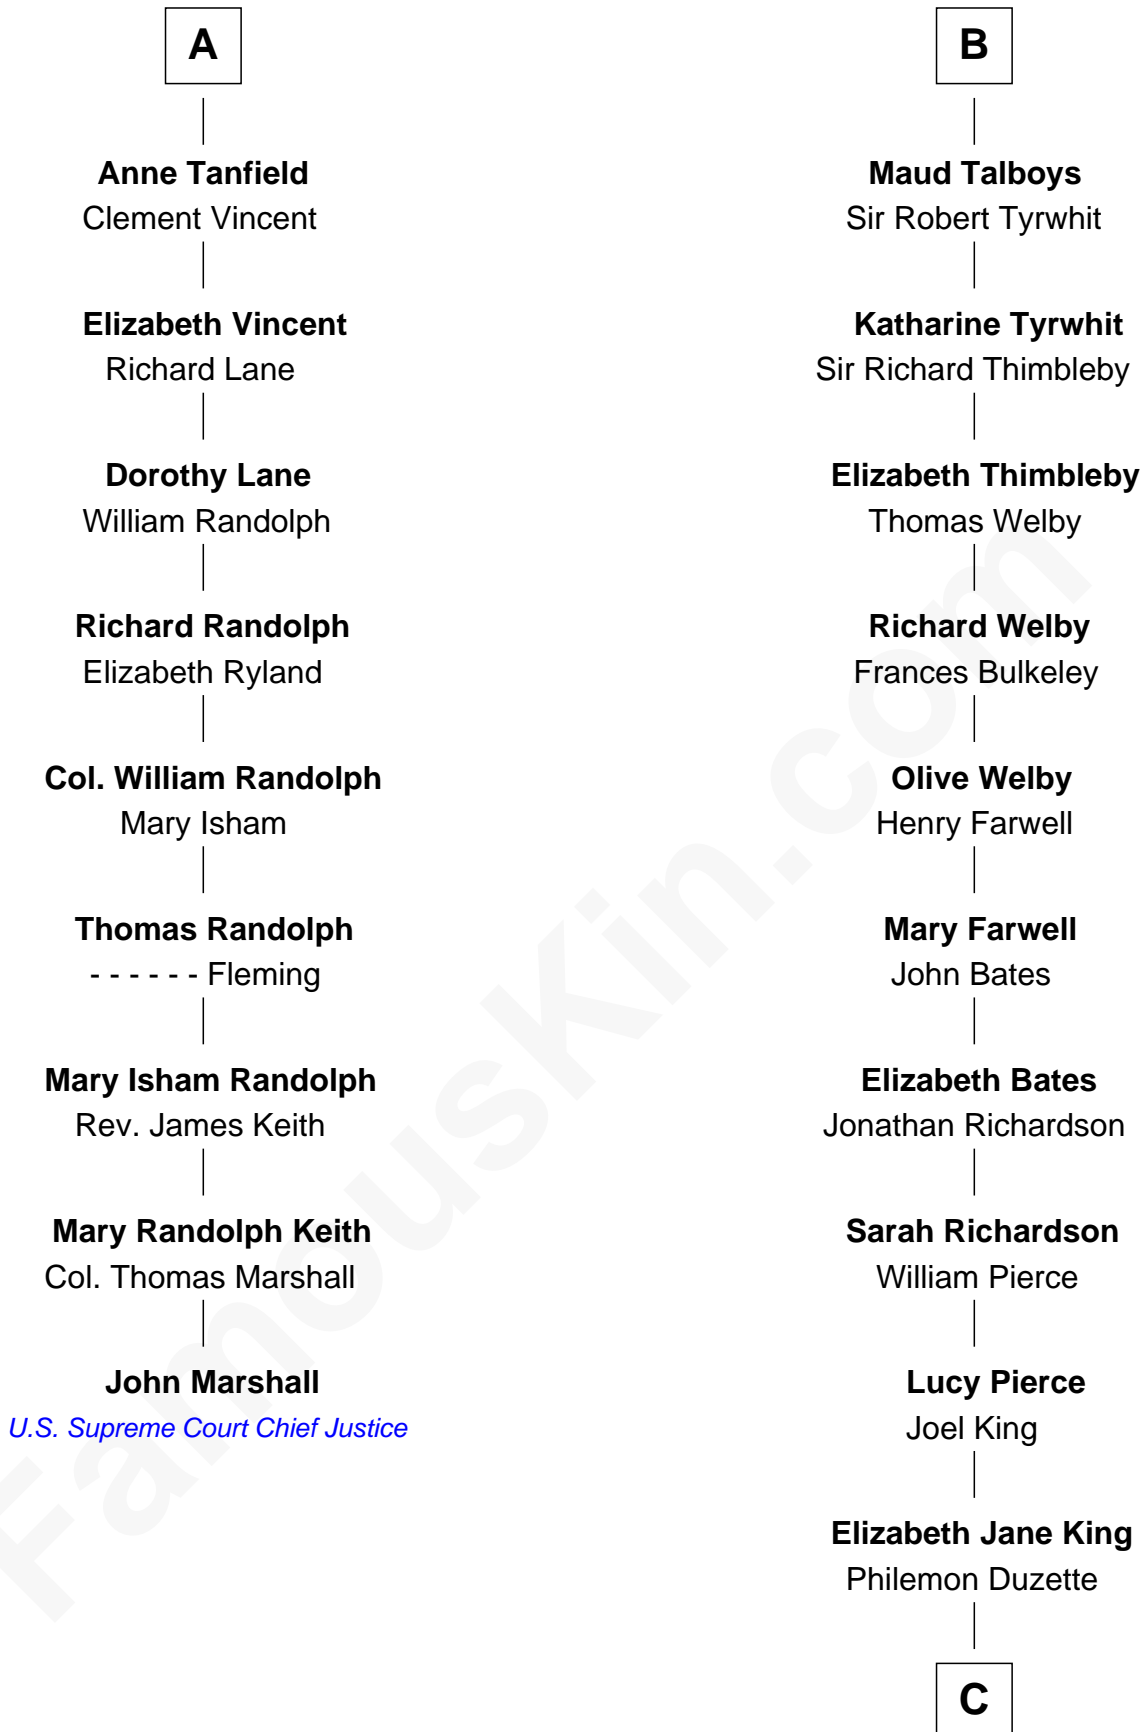

FamousKin.com

Relationship Chart of

John Marshall

4th Chief Justice of the U.S. Supreme Court

15th cousin 6 times removed of

Mitt Romney

70th Governor of Massachusetts

Sir Hugh I de Audley
Iseult de Mortimer

Frances Tanfield
Bridget Cave

A

Hugh de Audley
Margaret de Clare

Margaret de Audley
Ralph de Stafford

Beatrice de Stafford
Thomas de Ros

Margaret de Ros
Sir Reynold Grey

Margaret Grey
Sir William Bonville

Elizabeth Bonville
William Talboys

Sir Robert Talboys
Elizabeth Heron

B

C

Clarissa Minerva Duzette

Lewis Robison

Charles Edward Robison

Rosetta Mary Berry

Alma Luella Robison