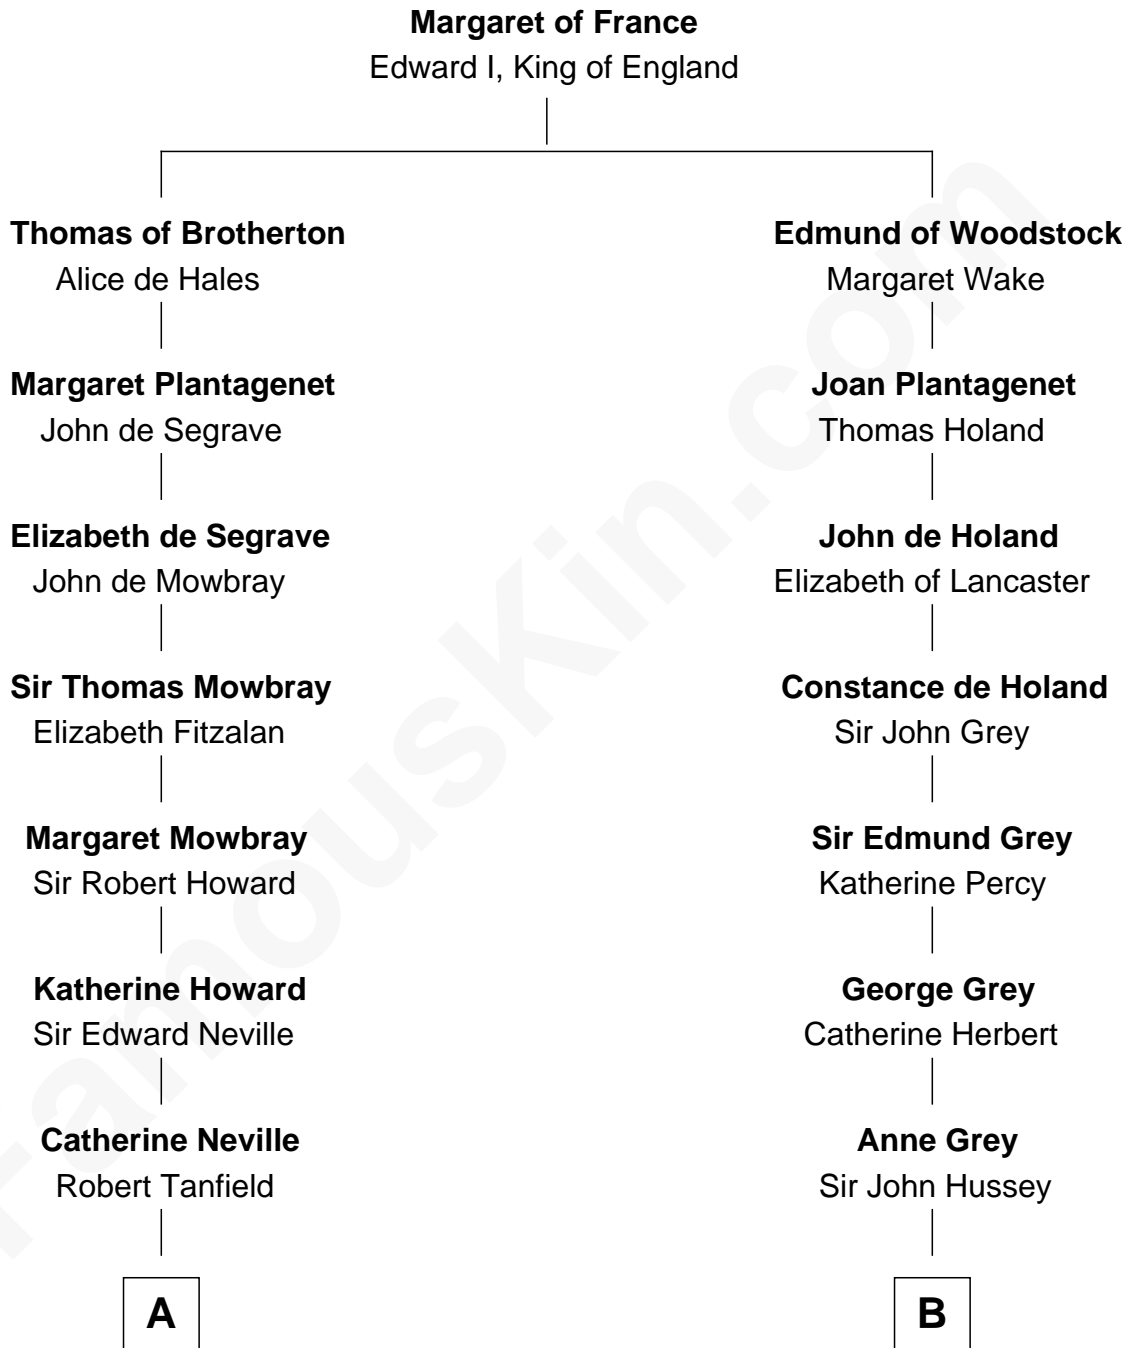

FamousKin.com
Relationship Chart of
John Marshall

4th Chief Justice of the U.S. Supreme Court

17th cousin 3 times removed of

Camilla Parker Bowles

Queen Consort of the United Kingdom

C

George Keppel

Alice Frederica Edmonstone