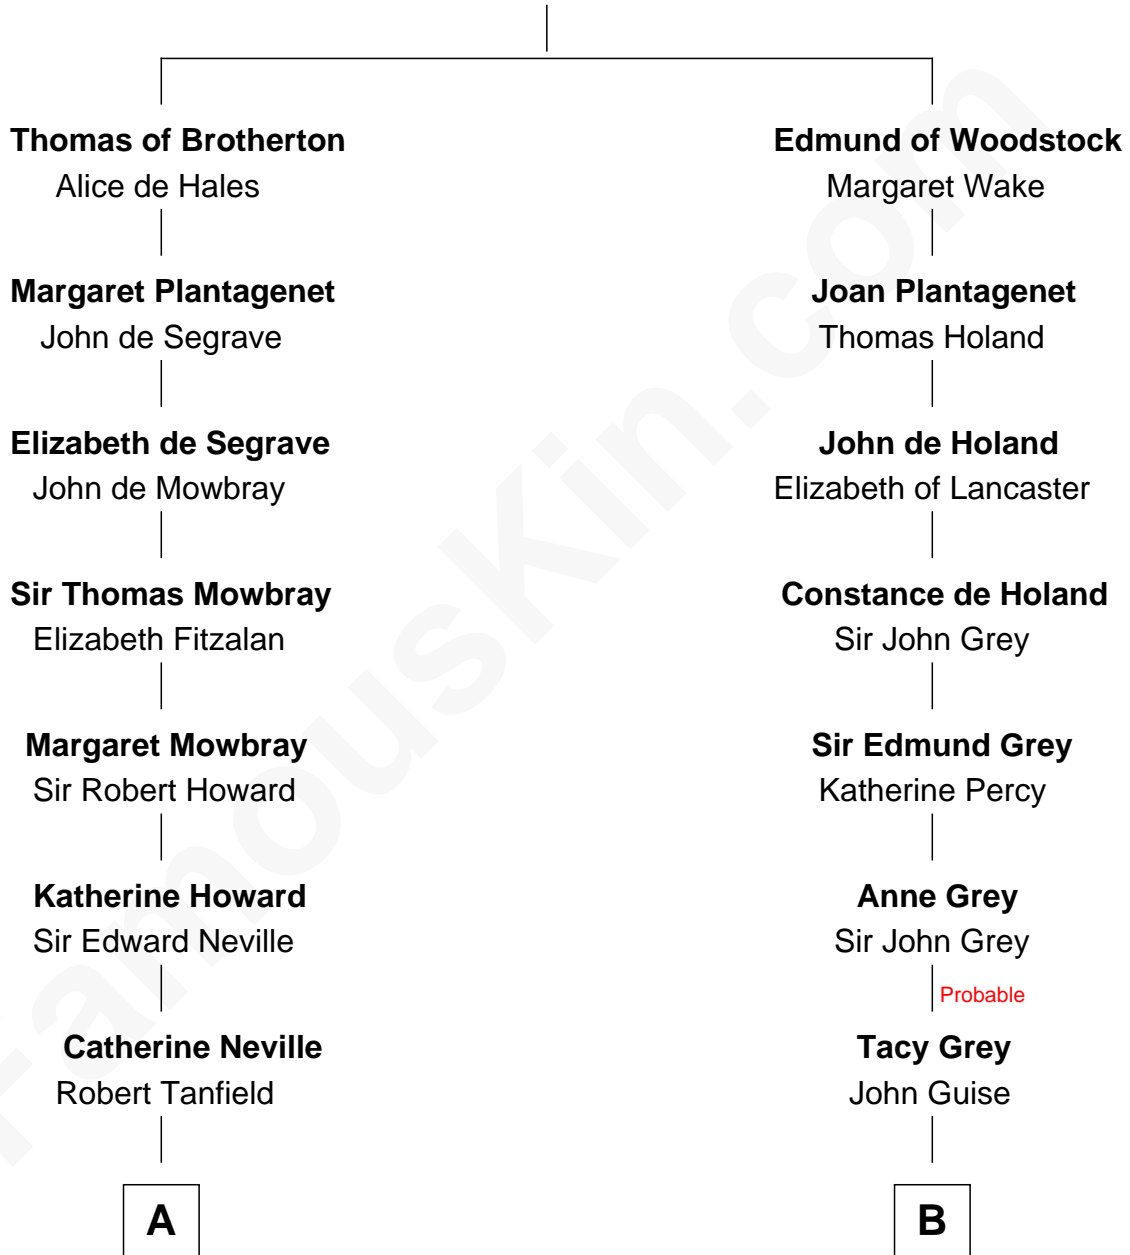

## Relationship Chart of

### John Marshall

4th Chief Justice of the U.S. Supreme Court

17th cousin 3 times removed of

**Raquel Welch**  
Movie Actress

**Margaret of France**  
Edward I, King of England

**C**

Justin Smith Hall

Sarah Mehitable Stanford

Emery Stanford Hall

Clara Louise Adams

Josephine Sarah Hall

Armando Carlos Tejada

**Raquel Welch**

*aka Raquel Welch*

FamousKin.com