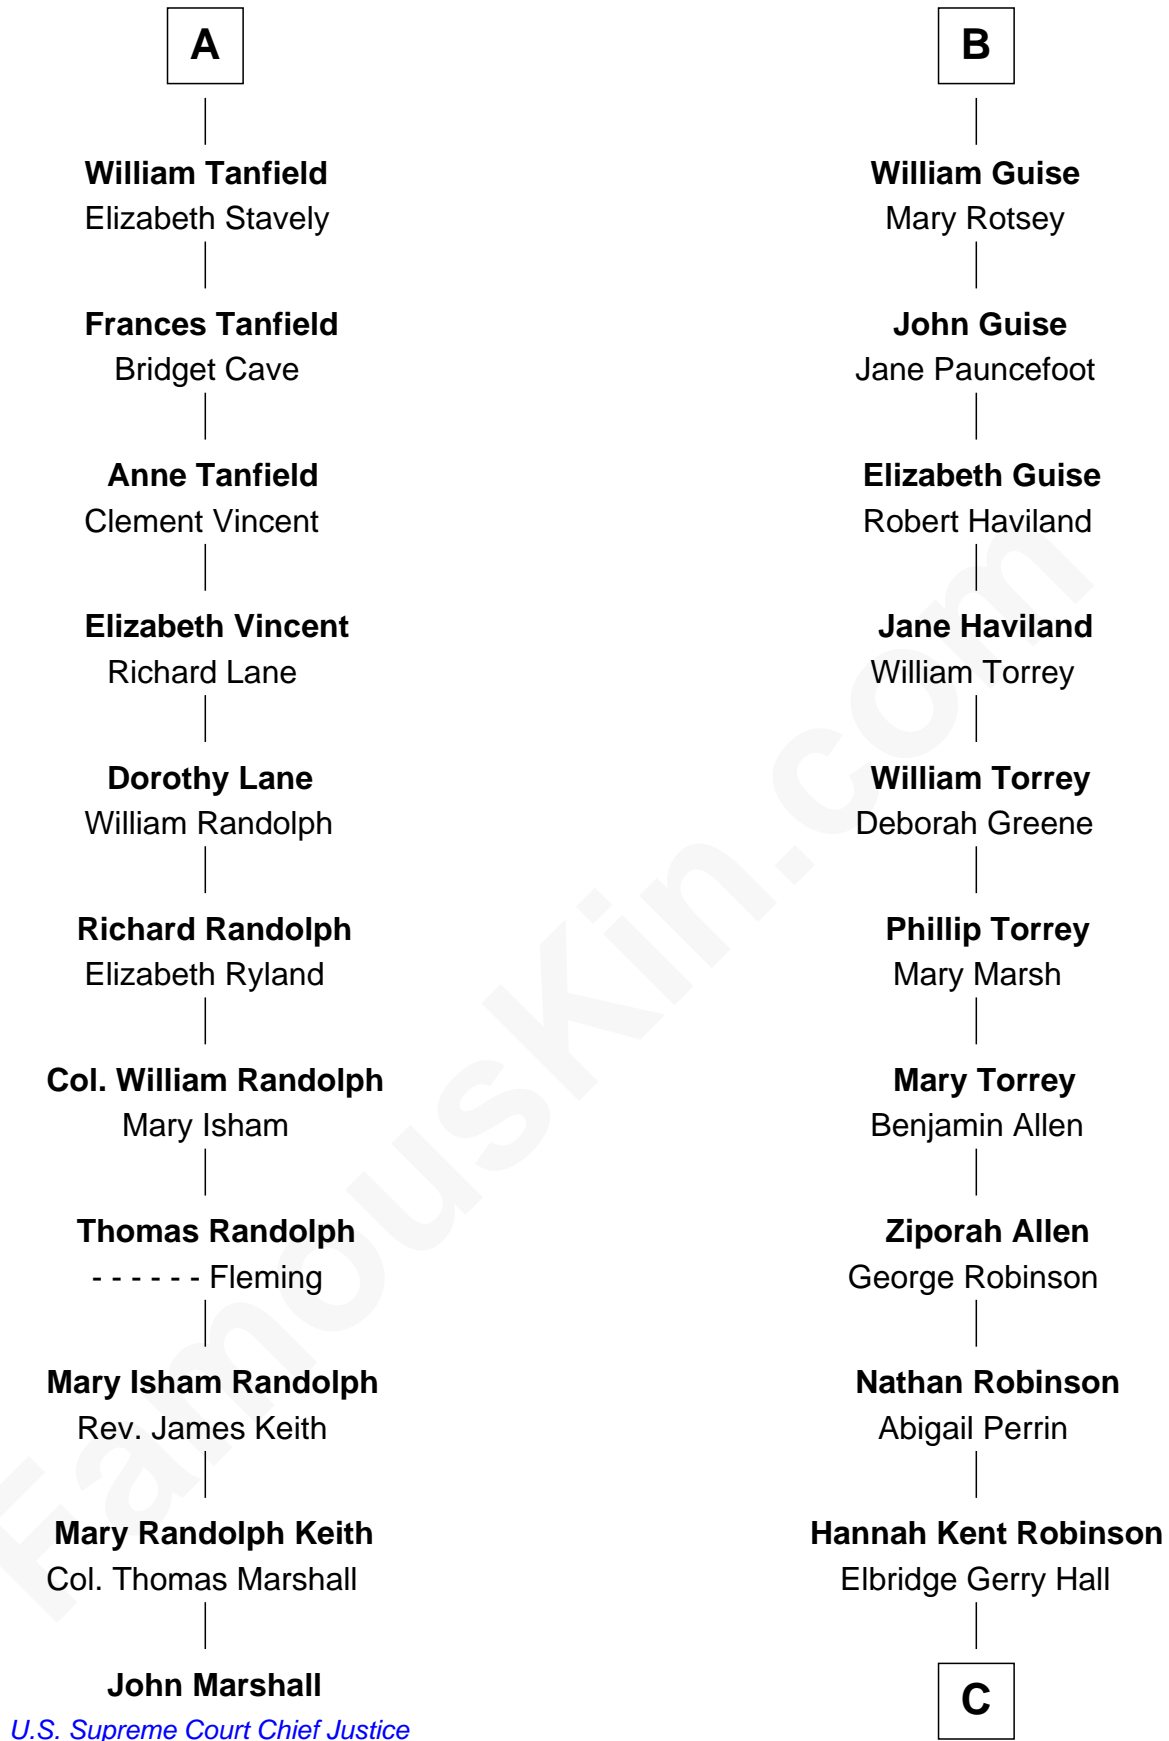

## Relationship Chart of

### John Marshall

4th Chief Justice of the U.S. Supreme Court

17th cousin 3 times removed of

**Raquel Welch**  
Movie Actress

**Margaret of France**  
Edward I, King of England

**C**

Justin Smith Hall

Sarah Mehitable Stanford

Emery Stanford Hall

Clara Louise Adams

Josephine Sarah Hall

Armando Carlos Tejada

**Raquel Welch**

*aka Raquel Welch*

FamousKin.com