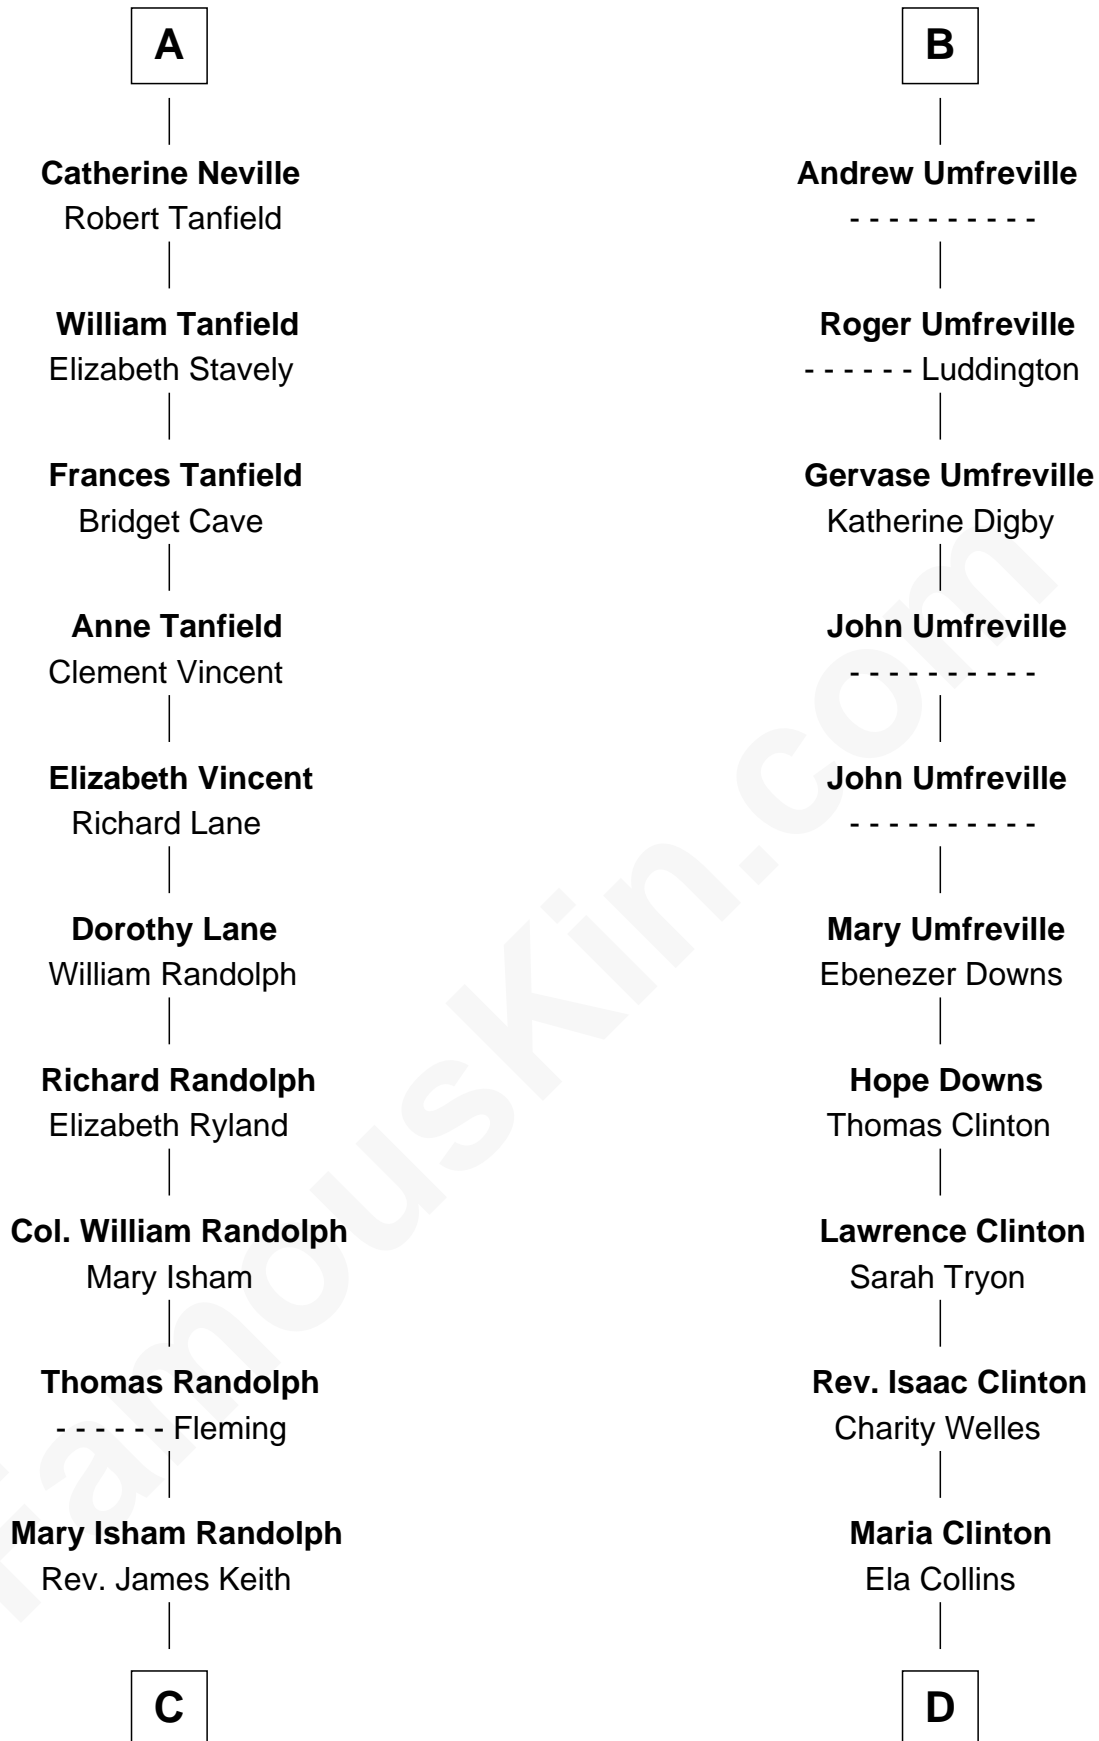

# FamousKin.com Relationship Chart of

**John Marshall**

*4th Chief Justice of the U.S. Supreme Court*

18th cousin of

**Helen (Herron) Taft**

*First Lady of President William H. Taft*

**Sir Roger de Quincy**

Helen of Galloway

**C**

**Mary Randolph Keith**  
Col. Thomas Marshall

**John Marshall**  
*U.S. Supreme Court Chief Justice*

**D**

**Harriet Anne Collins**  
John Williamson Herron

**Helen (Herron) Taft**  
*First Lady of William H. Taft*