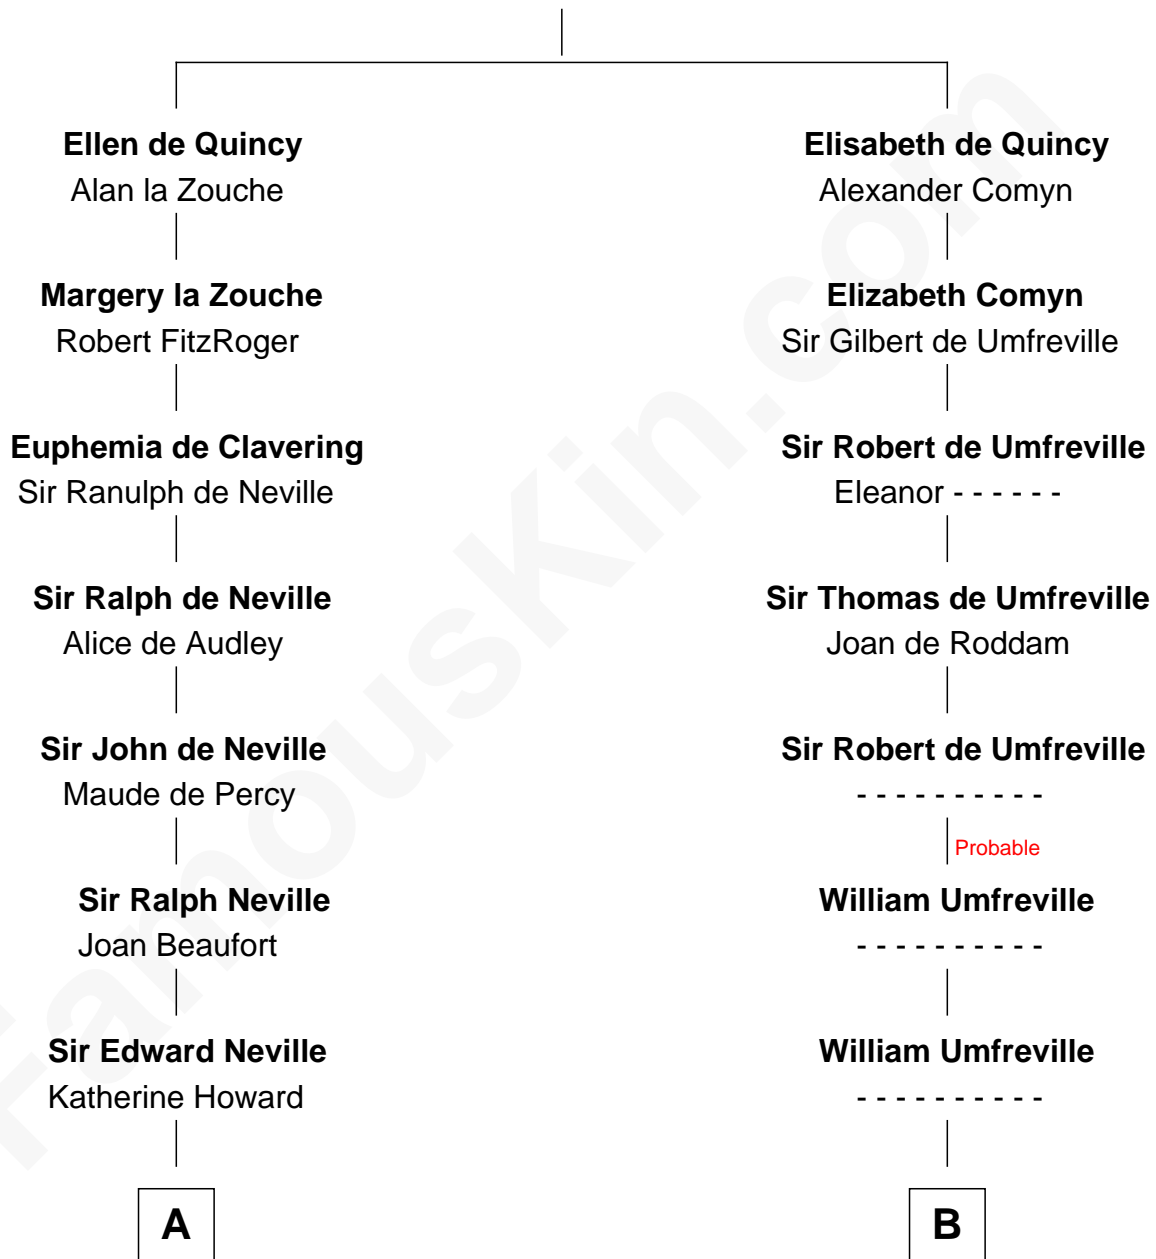

# FamousKin.com Relationship Chart of

**John Marshall**

*4th Chief Justice of the U.S. Supreme Court*

18th cousin of

**Helen (Herron) Taft**

*First Lady of President William H. Taft*

**Sir Roger de Quincy**

Helen of Galloway

**C**

**Mary Randolph Keith**  
Col. Thomas Marshall

**John Marshall**  
*U.S. Supreme Court Chief Justice*

**D**

**Harriet Anne Collins**  
John Williamson Herron

**Helen (Herron) Taft**  
*First Lady of William H. Taft*