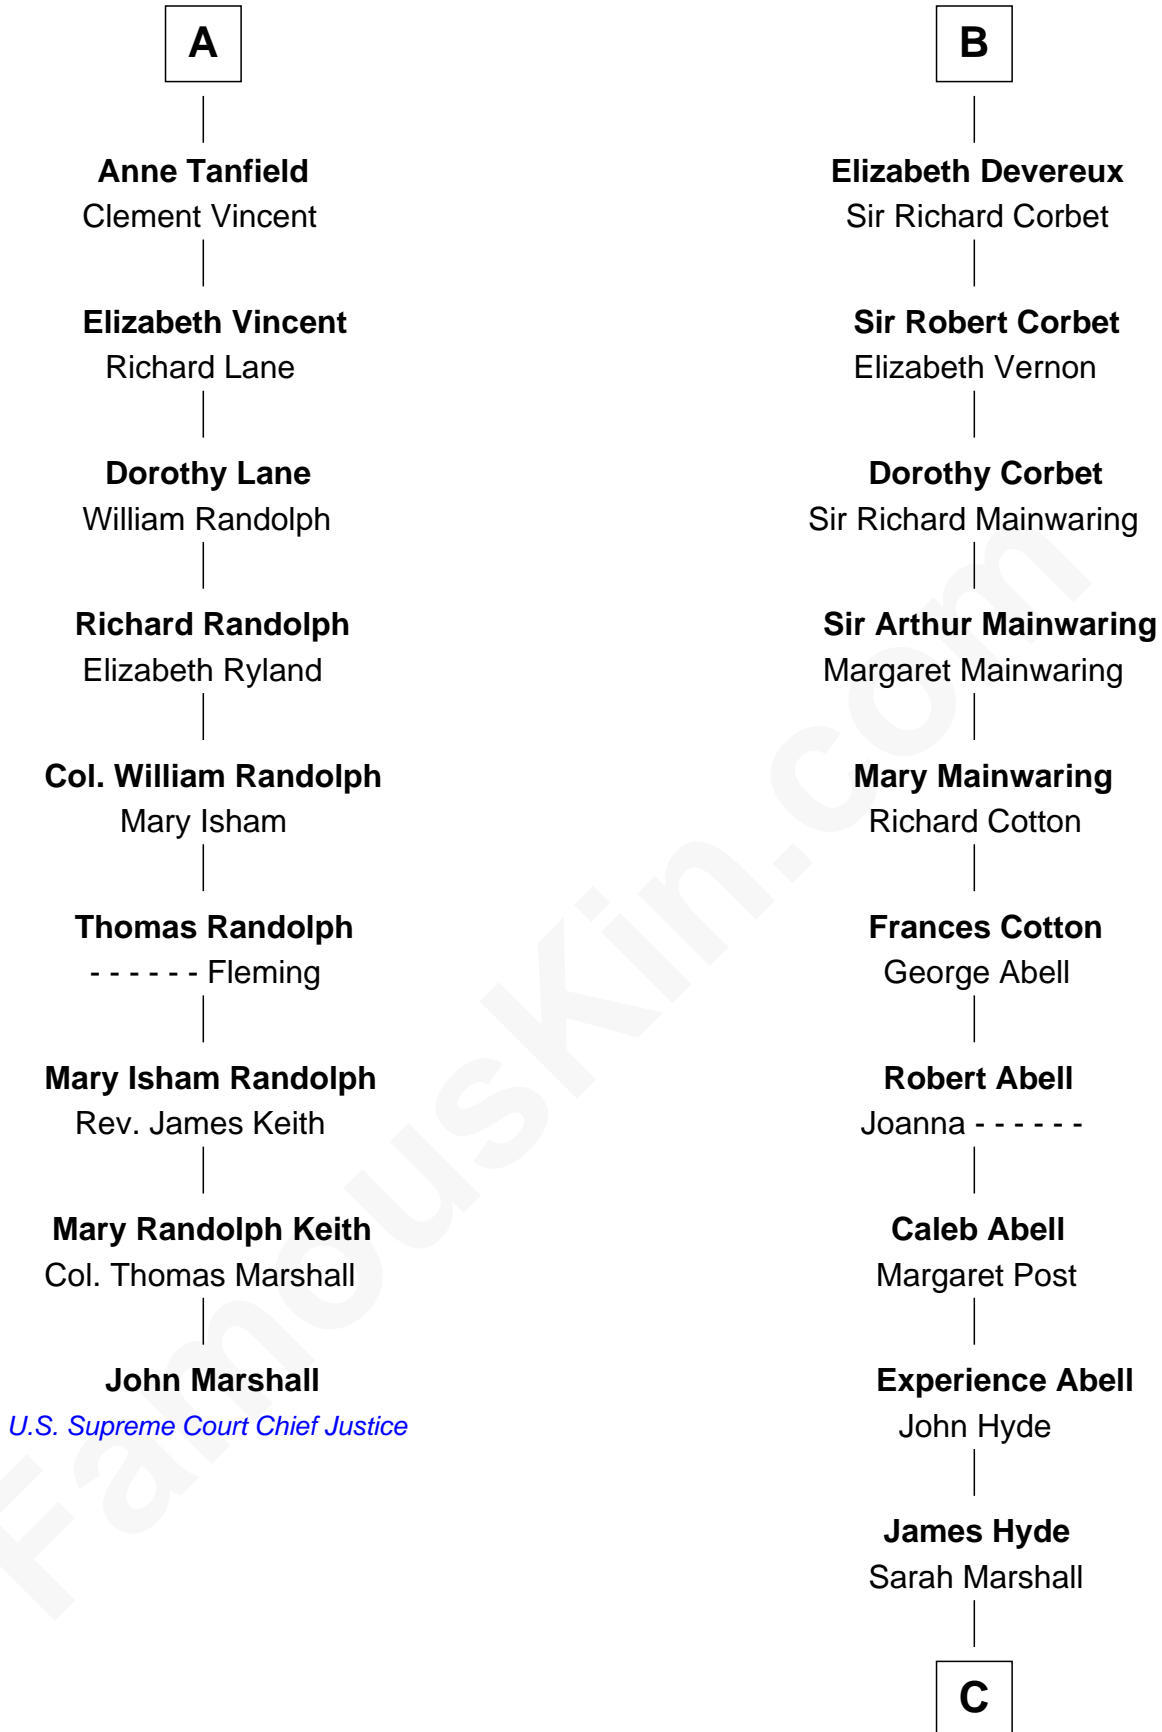

**FamousKin.com**  
**Relationship Chart of**  
**John Marshall**

*4th Chief Justice of the U.S. Supreme Court*

**15th cousin 5 times removed of**

**Grover Cleveland**

*22nd and 24th U.S. President*

**Sir Hugh I de Audley**  
 Iseult de Mortimer

**Alice de Audley**  
 Sir Ralph de Neville

**Sir John de Neville**  
 Maude de Percy

**Sir Ralph Neville**  
 Joan Beaufort

**Sir Edward Neville**  
 Katherine Howard

**Catherine Neville**  
 Robert Tanfield

**William Tanfield**  
 Elizabeth Stavely

**Frances Tanfield**  
 Bridget Cave

**A**

**Hugh de Audley**  
 Margaret de Clare

**Margaret de Audley**  
 Ralph de Stafford

**Elizabeth de Stafford**  
 John de Ferrers

**Robert de Ferrers**  
 Margaret Despencer

**Sir Edmund Ferrers**  
 Ellen Roche

**Sir William Ferrers**  
 Elizabeth Belknap

**Anne Ferrers**  
 Sir Walter Devereux

**B**

**C**

Abiah Hyde  
Aaron Cleveland