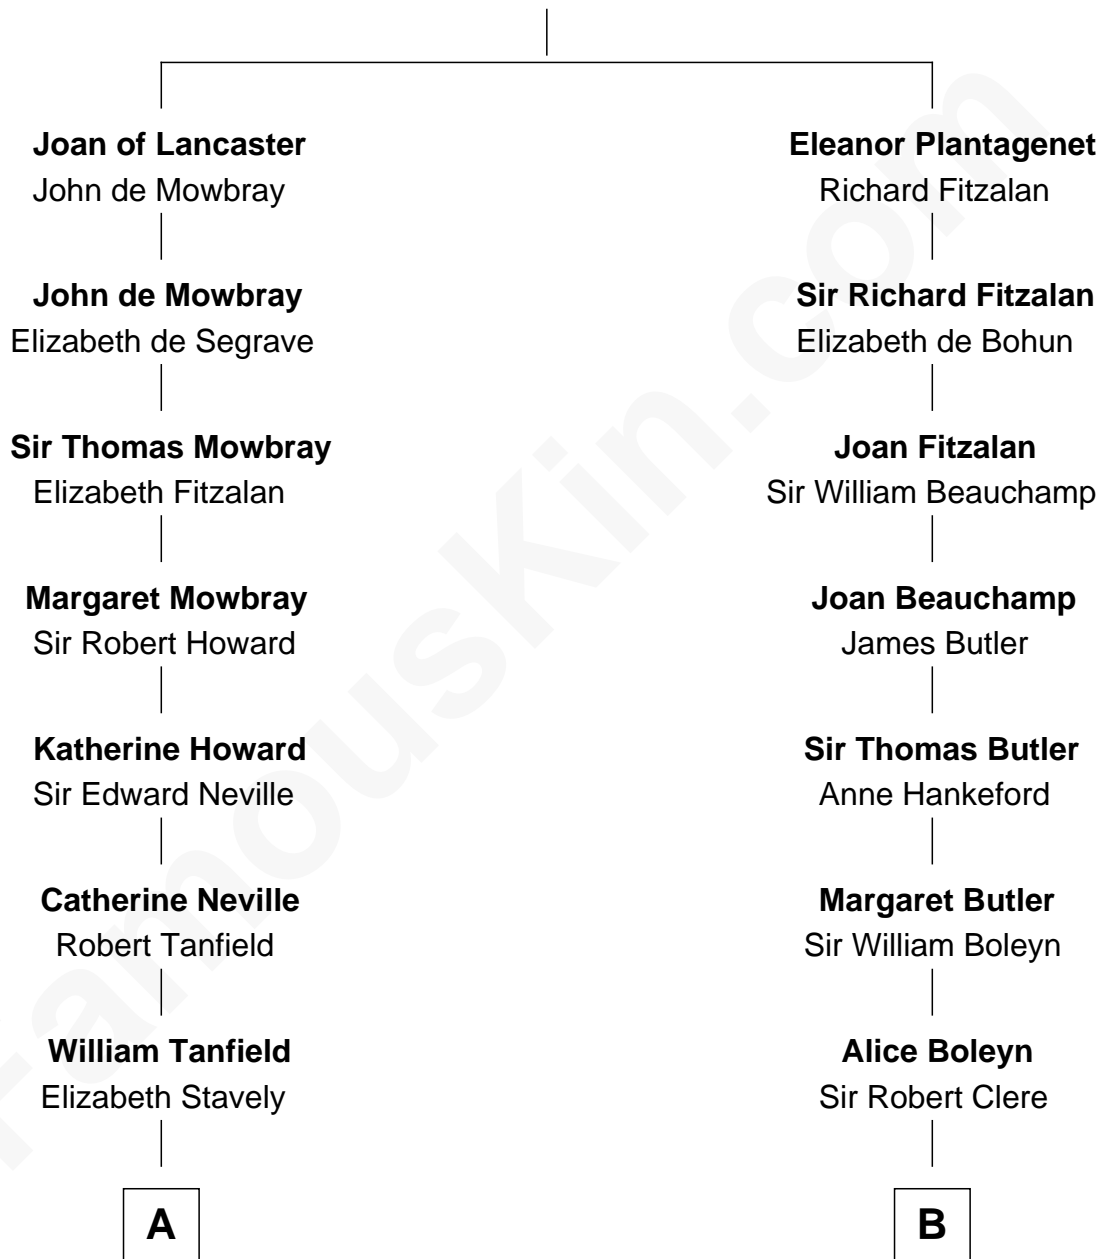

FamousKin.com

Relationship Chart of

John Marshall

4th Chief Justice of the U.S. Supreme Court

16th cousin 5 times removed of

Mamie (Doud) Eisenhower

First Lady of President Dwight Eisenhower

Henry Plantagenet
Maud de Chaworth

C

George Riggs

Phebe Caniff

Maria Riggs

Eli Doud

Royal Houghton Doud

Mary Cornelia Sheldon

John Sheldon Doud

Elivera Mathilda Carlson

Mamie (Doud) Eisenhower

First Lady of Dwight Eisenhower