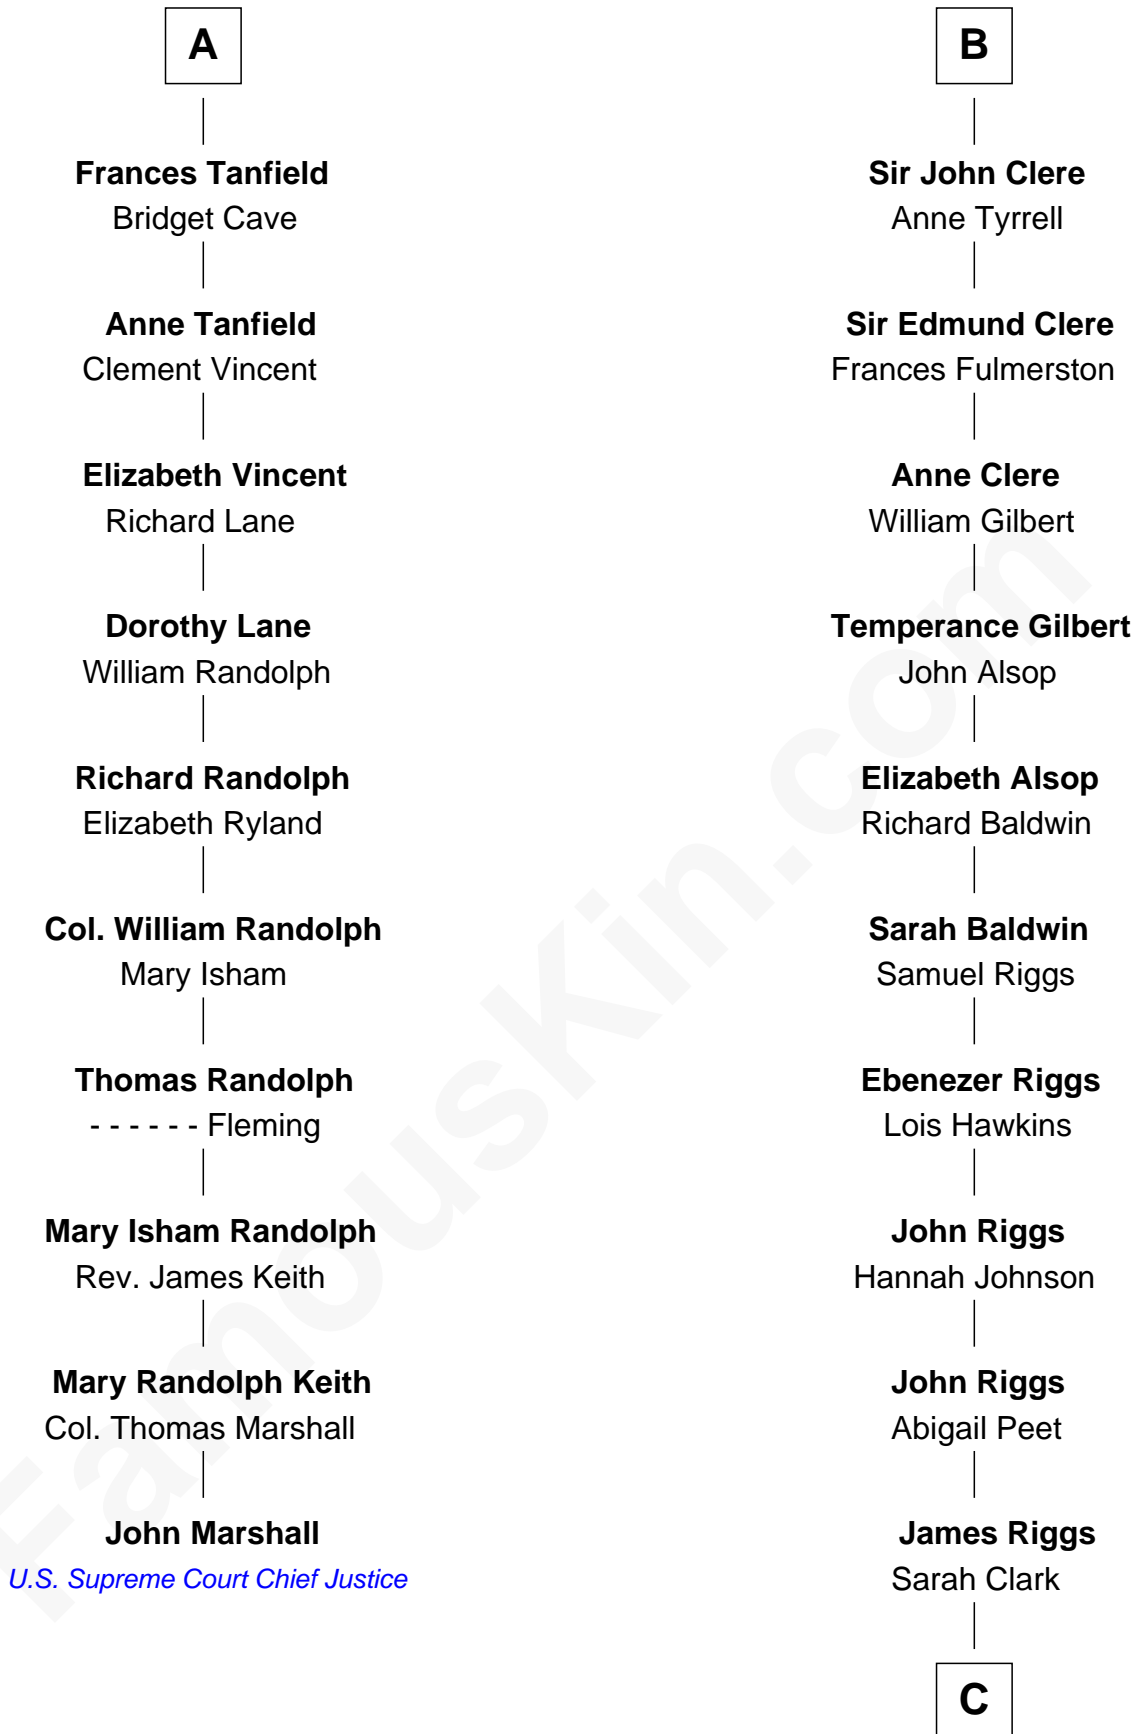

FamousKin.com

Relationship Chart of

John Marshall

4th Chief Justice of the U.S. Supreme Court

16th cousin 5 times removed of

Mamie (Doud) Eisenhower

First Lady of President Dwight Eisenhower

Henry Plantagenet
Maud de Chaworth

C

George Riggs

Phebe Caniff

Maria Riggs

Eli Doud

Royal Houghton Doud

Mary Cornelia Sheldon

John Sheldon Doud

Elivera Mathilda Carlson

Mamie (Doud) Eisenhower

First Lady of Dwight Eisenhower