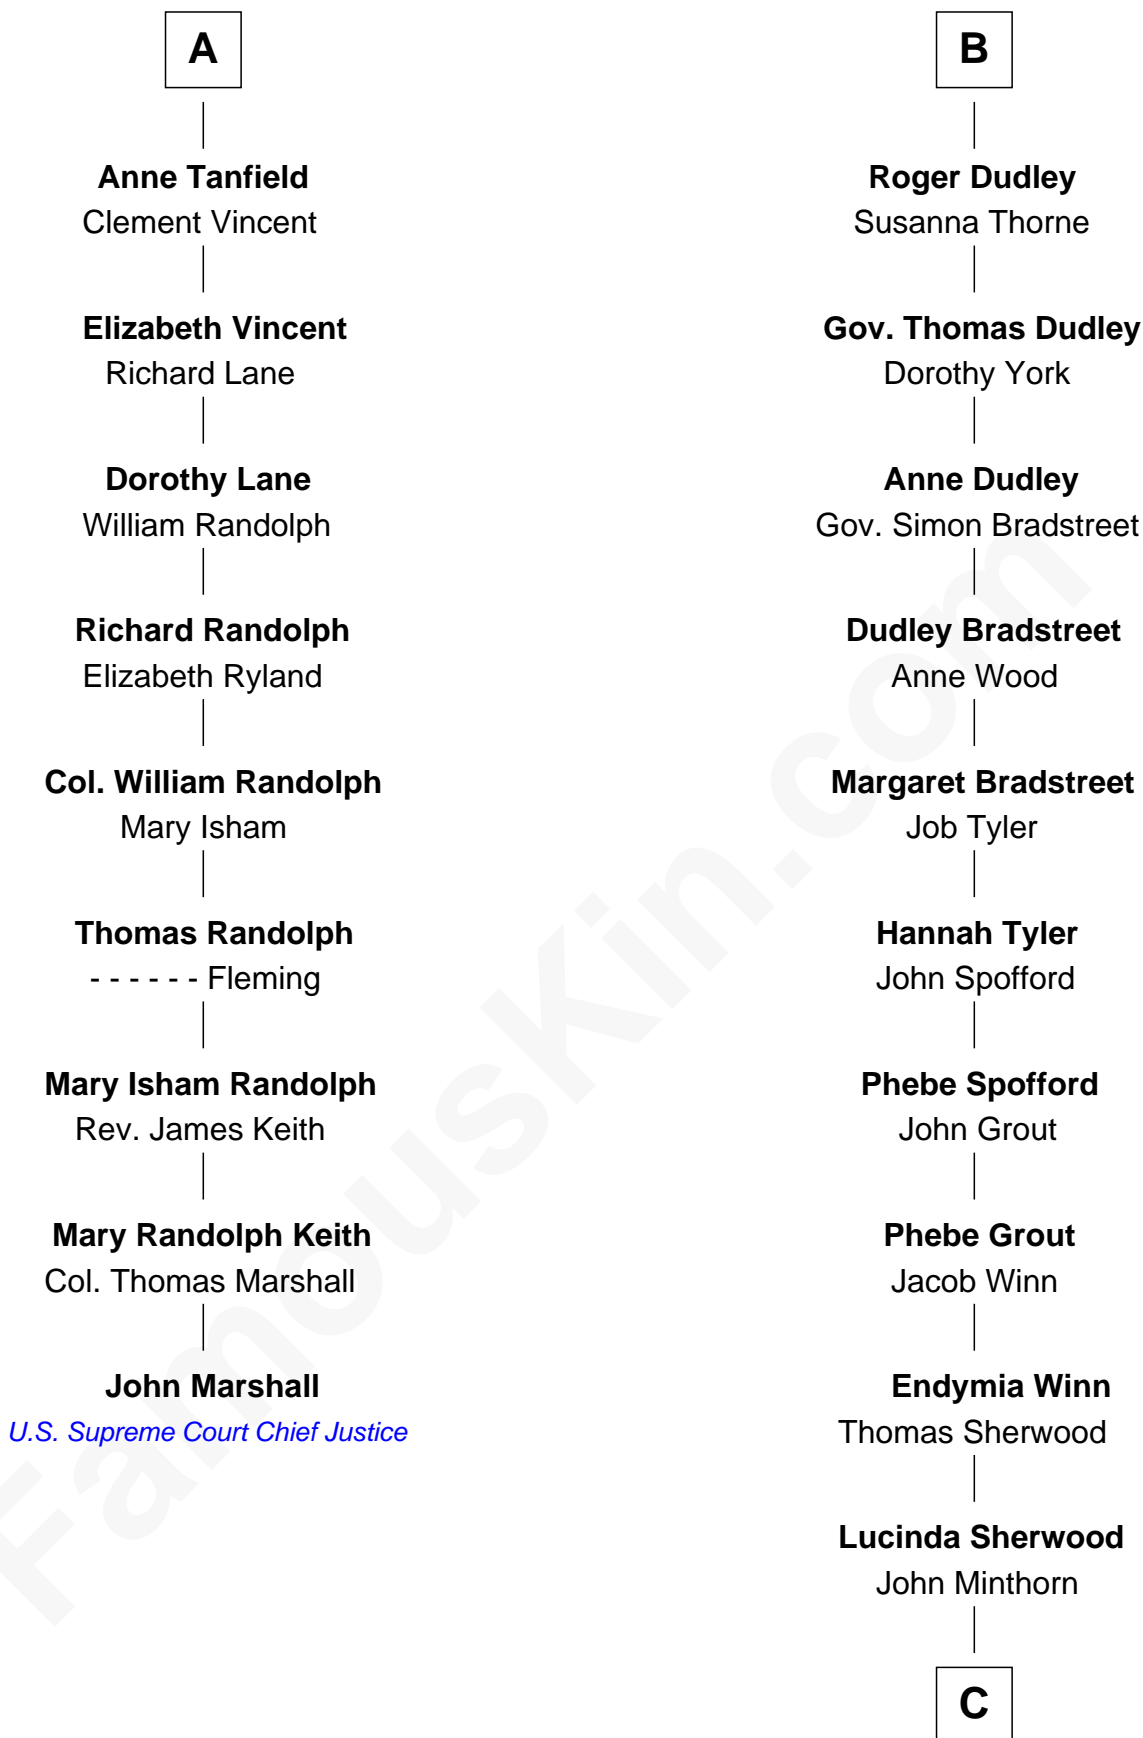

FamousKin.com

Relationship Chart of

John Marshall

4th Chief Justice of the U.S. Supreme Court

15th cousin 4 times removed of

Herbert Hoover
31st U.S. President

Richard Fitzalan
Eleanor Plantagenet

C

Theodore Minthorn

Mary Wasley

Hulda Randall Minthorn

Jessie Clark Hoover

Herbert Hoover

31st U.S. President

FamousKin.com