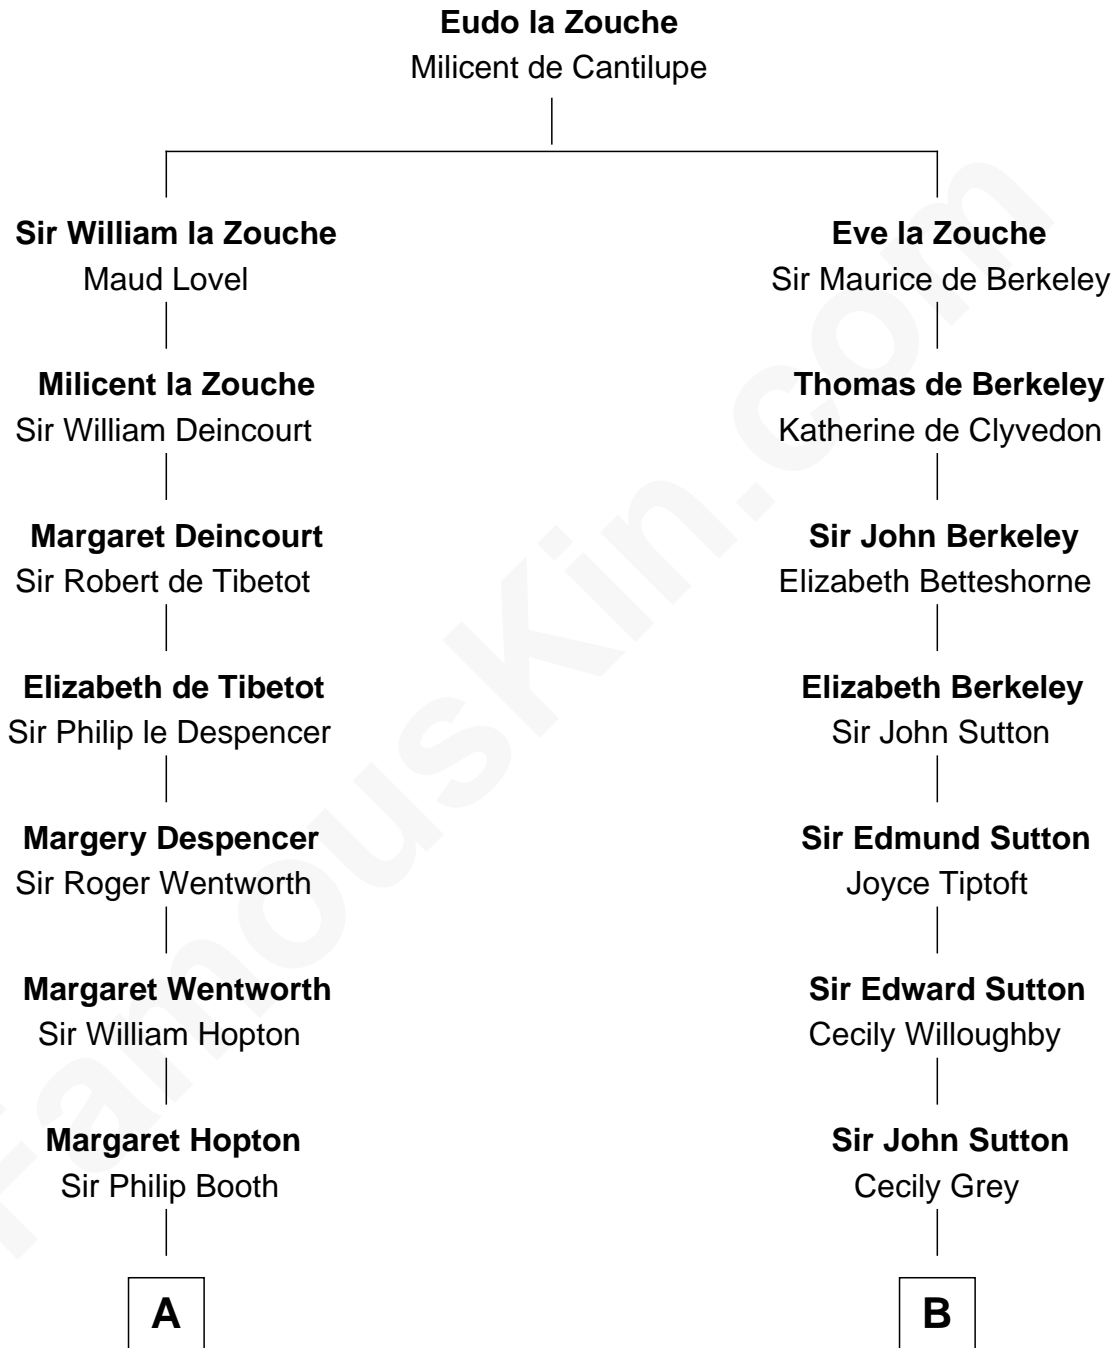

FamousKin.com

Relationship Chart of

John Marshall

4th Chief Justice of the U.S. Supreme Court

17th cousin 3 times removed of

Herbert Hoover
31st U.S. President

C

Lucinda Sherwood

John Minthorn

Theodore Minthorn

Mary Wasley

Hulda Randall Minthorn

Jessie Clark Hoover

Herbert Hoover

31st U.S. President

FamousKin.com