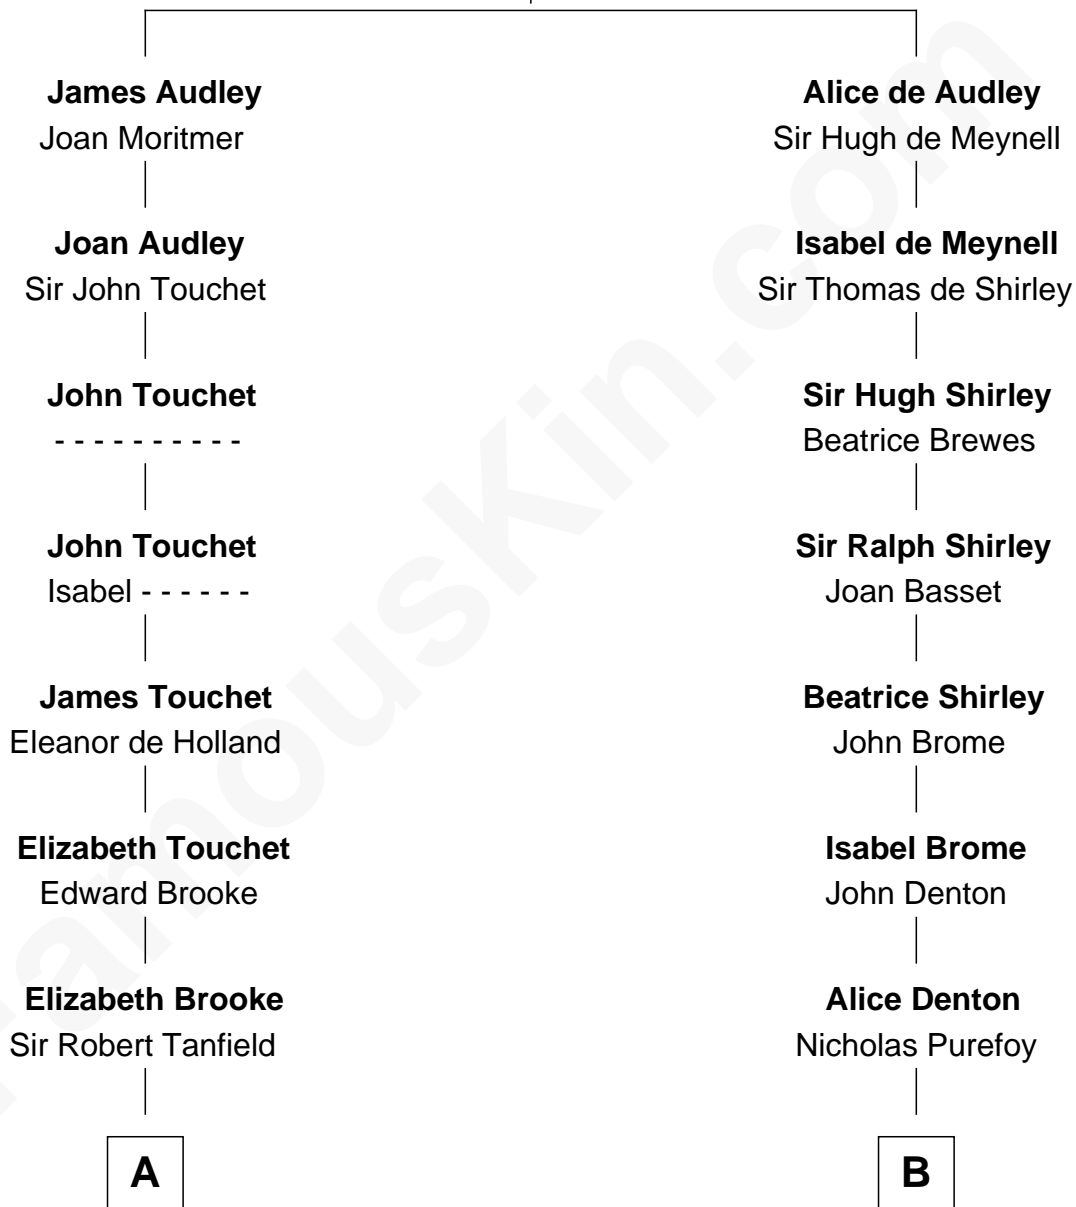

FamousKin.com

Relationship Chart of

John Marshall

4th Chief Justice of the U.S. Supreme Court

18th cousin 3 times removed of

Herbert Hoover
31st U.S. President

Sir Nicholas Audley
Joan Martin

C

Mary Randolph Keith
Col. Thomas Marshall

John Marshall
U.S. Supreme Court Chief Justice

D

Endymia Winn
Thomas Sherwood

Lucinda Sherwood
John Minthorn

Theodore Minthorn
Mary Wasley

Hulda Randall Minthorn
Jessie Clark Hoover

Herbert Hoover
31st U.S. President

FamousKin.com