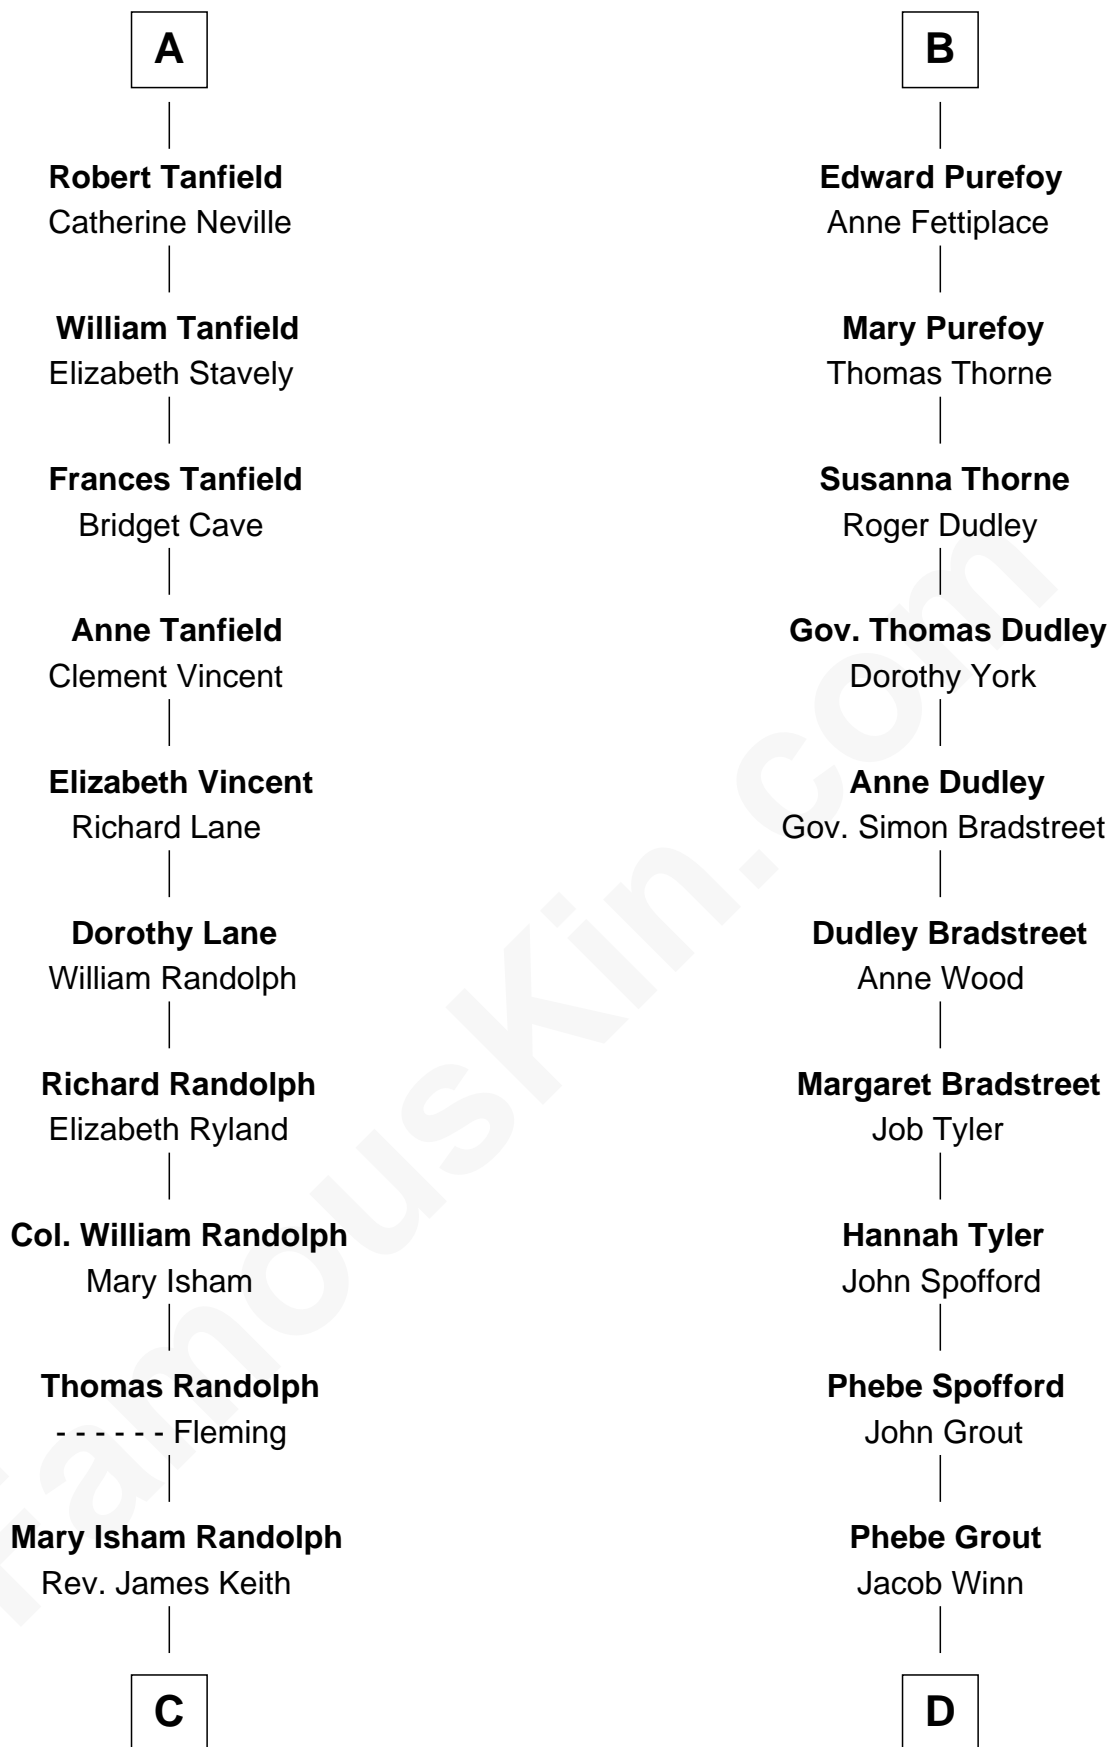

FamousKin.com

Relationship Chart of

John Marshall

4th Chief Justice of the U.S. Supreme Court

18th cousin 3 times removed of

Herbert Hoover
31st U.S. President

Sir Nicholas Audley
Joan Martin

C

Mary Randolph Keith
Col. Thomas Marshall

John Marshall
U.S. Supreme Court Chief Justice

D

Endymia Winn
Thomas Sherwood

Lucinda Sherwood
John Minthorn

Theodore Minthorn
Mary Wasley

Hulda Randall Minthorn
Jessie Clark Hoover