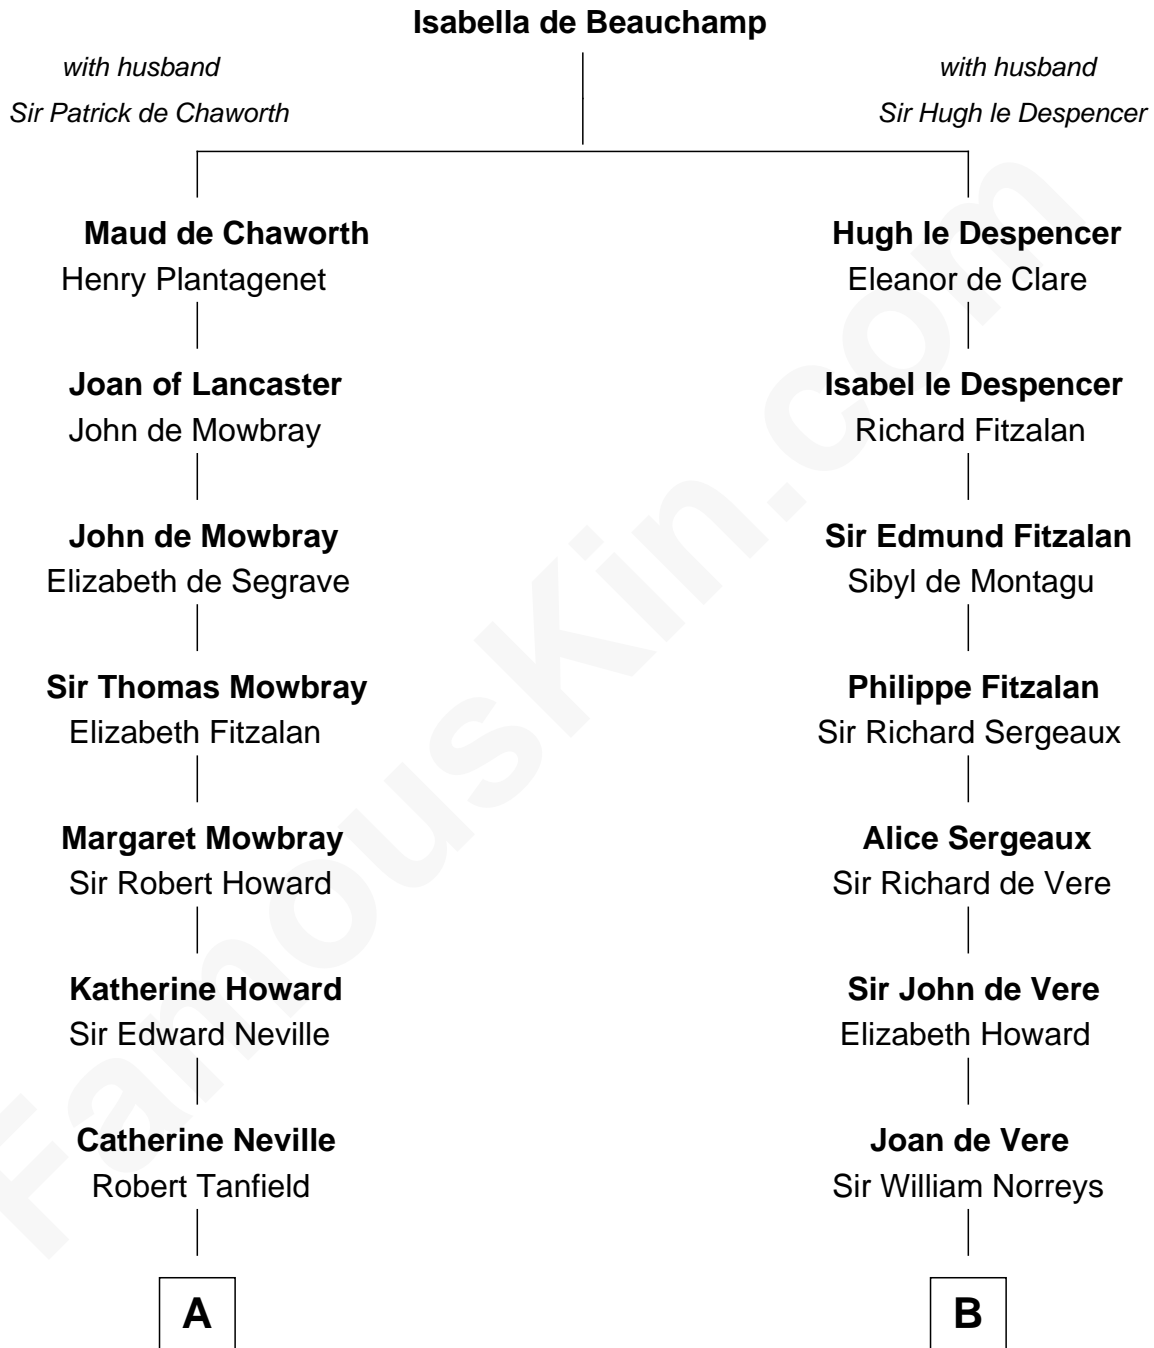

FamousKin.com

Relationship Chart of

John Marshall

4th Chief Justice of the U.S. Supreme Court

17th cousin 4 times removed of

Lou (Henry) Hoover

First Lady of President Herbert Hoover

C

Polly Goffe

Josiah Wallace

Nancy M. Wallace

John Scobey

Philomelia Sophia Scobey

Phineas Weed

Florence Ida Weed

Charles Delano Henry