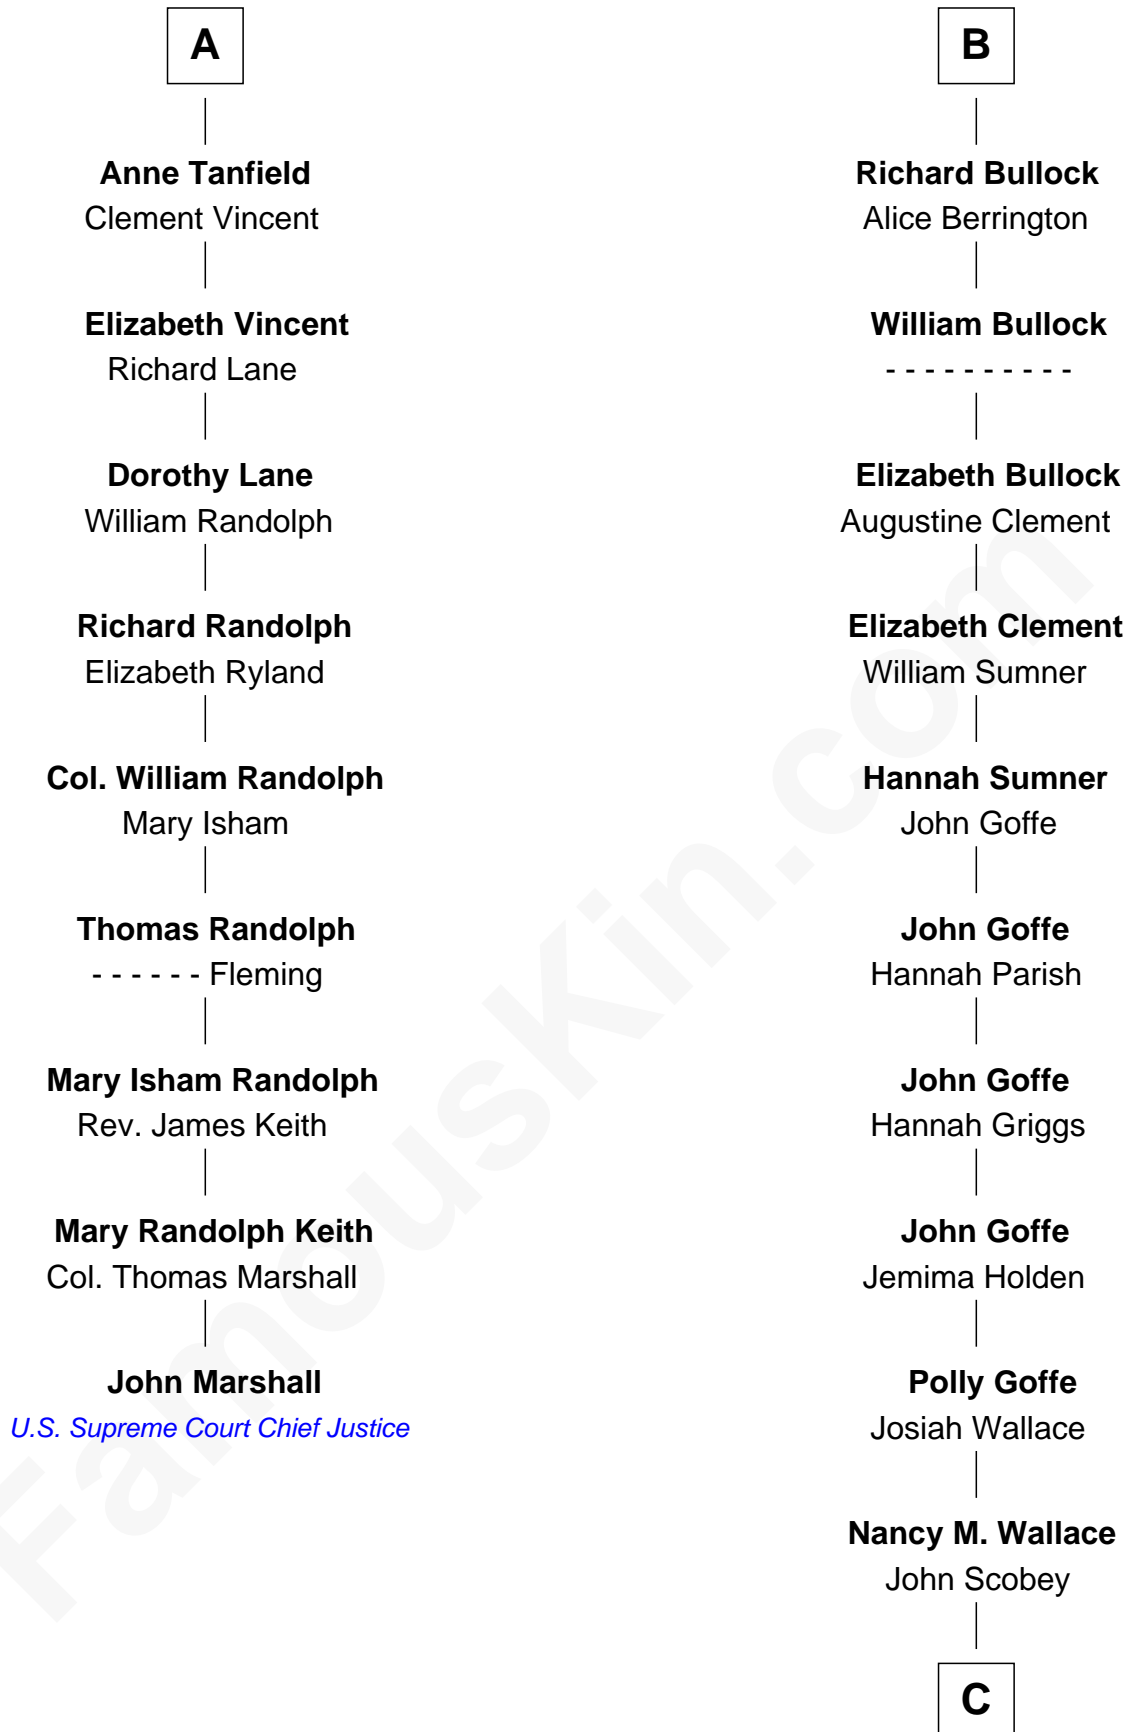

## Relationship Chart of

### John Marshall

4th Chief Justice of the U.S. Supreme Court

15th cousin 4 times removed of

### Lou (Henry) Hoover

First Lady of President Herbert Hoover

**C**

**Philomelia Sophia Scobey**

Phineas Weed

**Florence Ida Weed**

Charles Delano Henry

**Lou (Henry) Hoover**