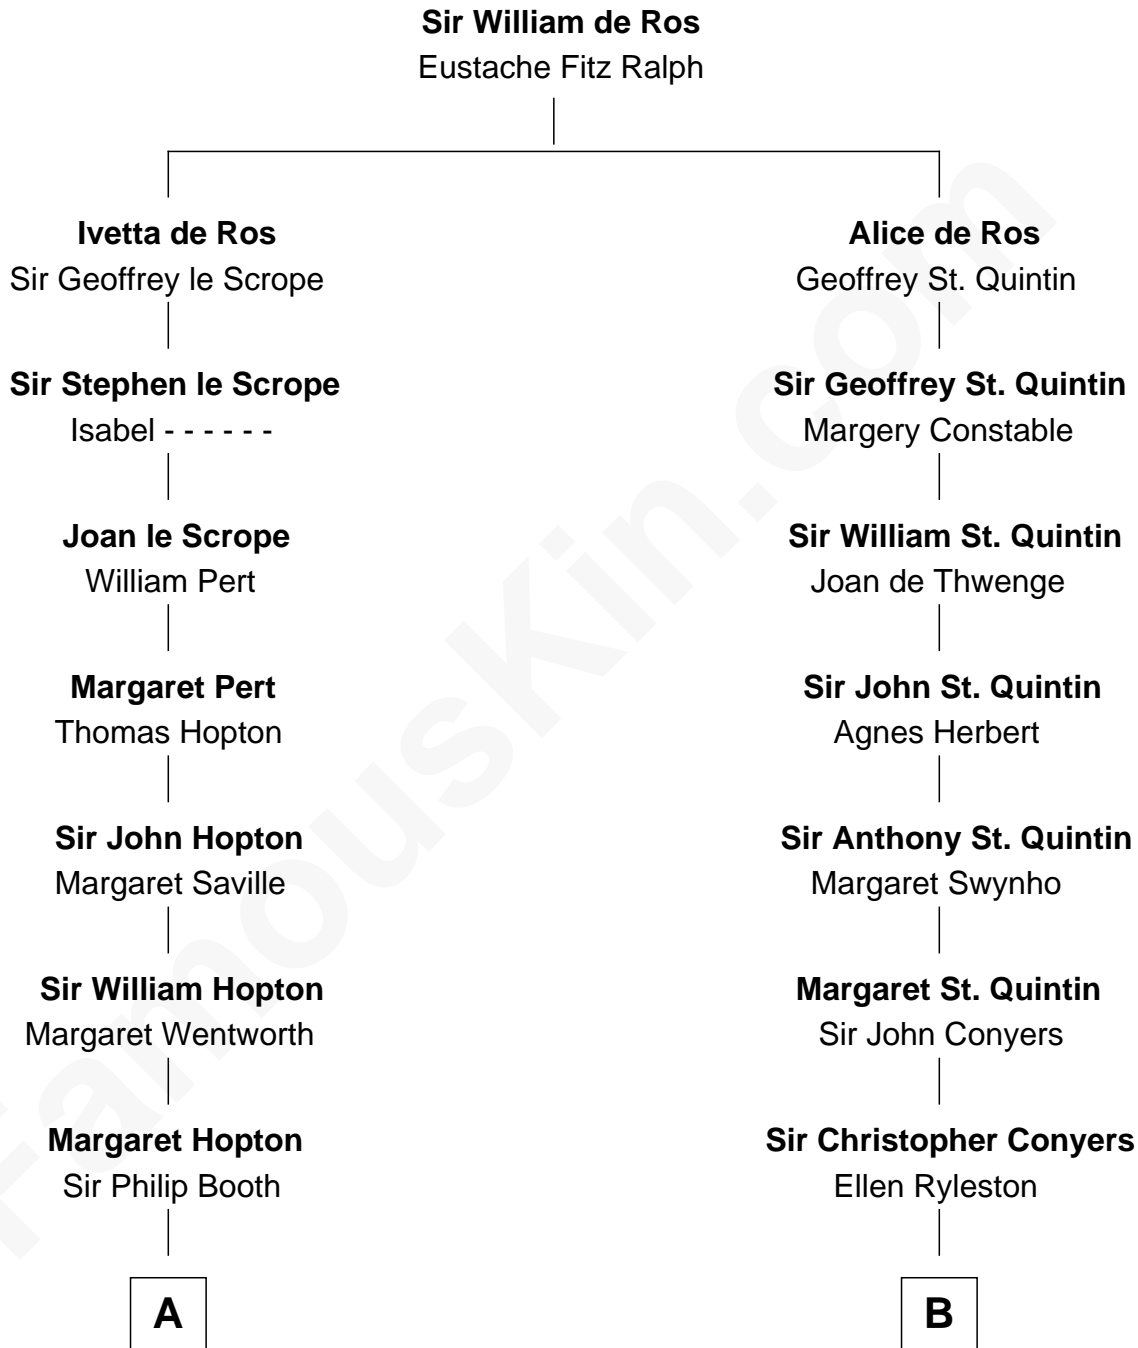

FamousKin.com

Relationship Chart of

John Marshall

4th Chief Justice of the U.S. Supreme Court

17th cousin 2 times removed of

Ellen Louise (Axson) Wilson

First Lady of President Woodrow Wilson

C

Rebecca Longstreet FitzRandolph
Rev. Isaac Stockton Keith Axson

Rev. Samuel Edward Axson
Margaret Jane Hoyt

Ellen Louise (Axson) Wilson
First Lady of Woodrow Wilson

FamousKin.com