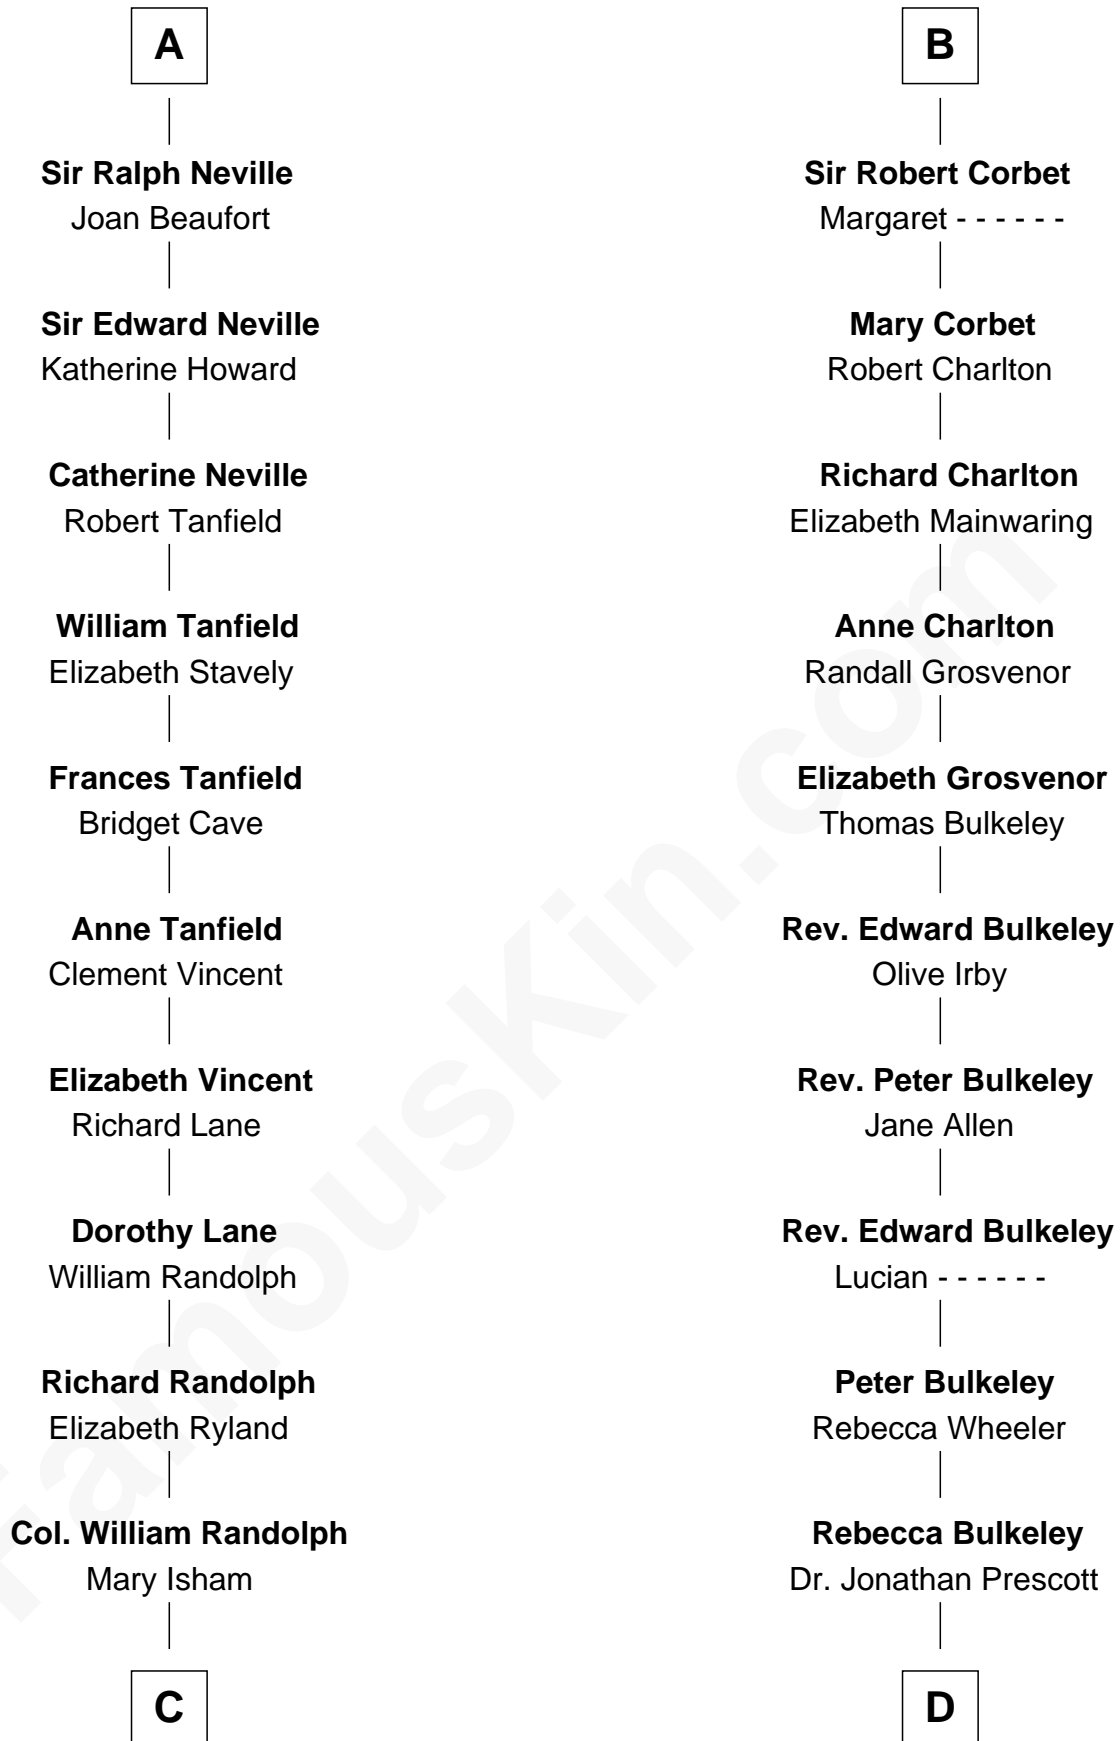

FamousKin.com Relationship Chart of

John Marshall

4th Chief Justice of the U.S. Supreme Court

18th cousin 2 times removed of

Samuel Prescott

Completed Paul Revere's Midnight Ride

FamousKin.com