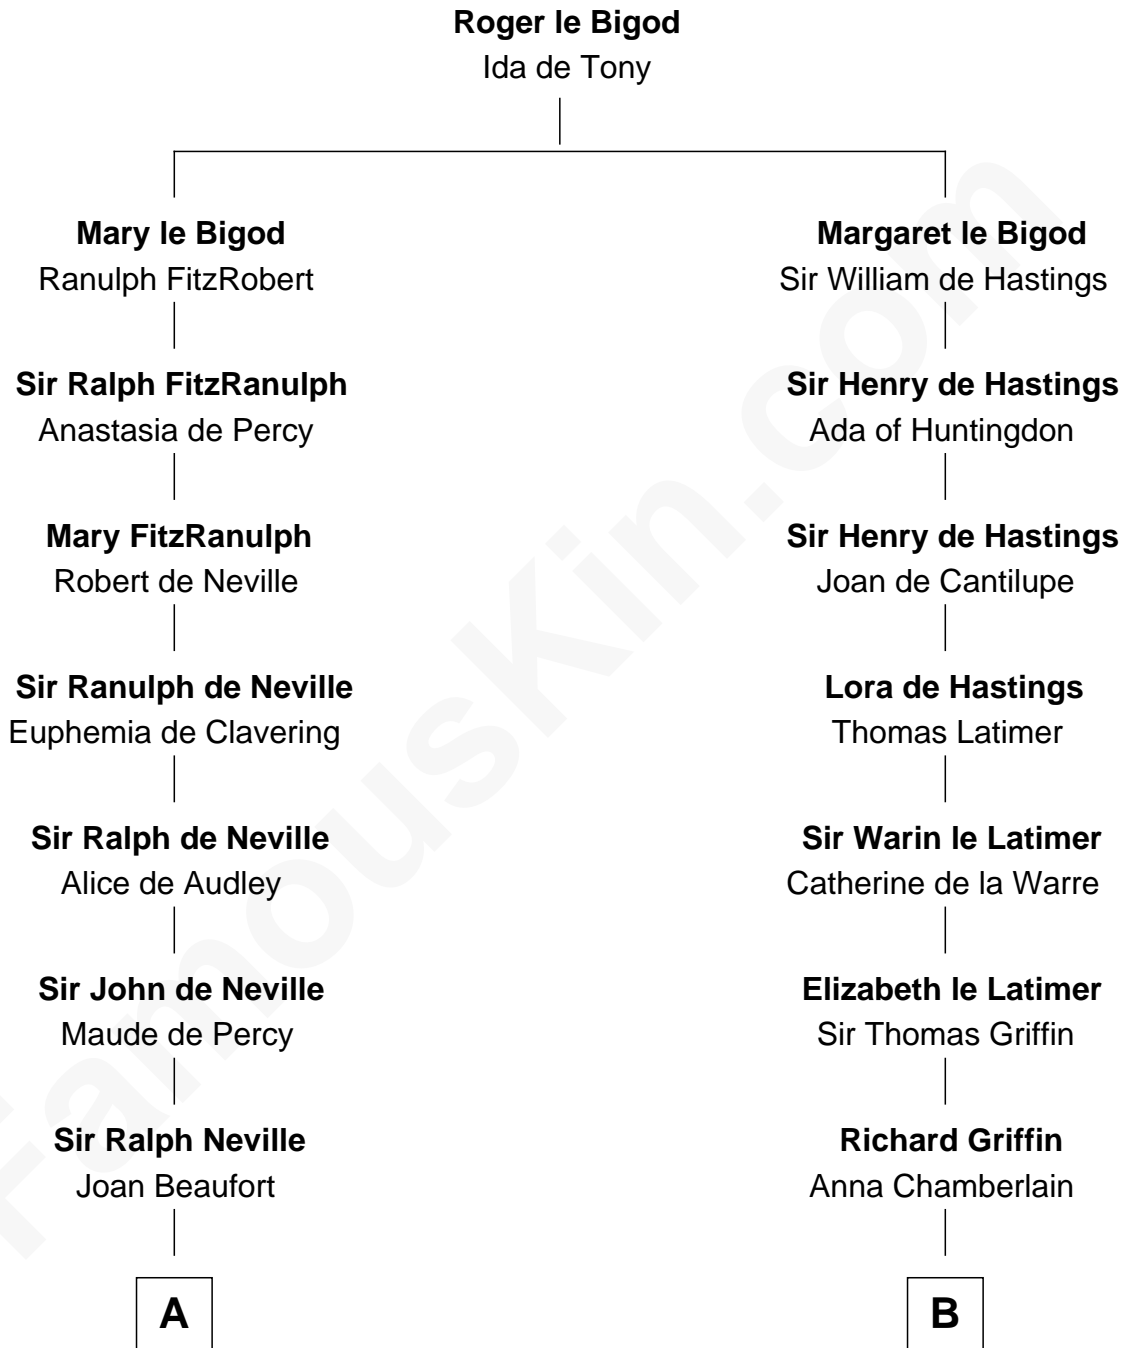

## Relationship Chart of

### John Marshall

4th Chief Justice of the U.S. Supreme Court

19th cousin 2 times removed of

**J.P. Morgan**

American Banker and Art Collector

**C**

**Mary Isham Randolph**

Rev. James Keith

**Mary Randolph Keith**

Col. Thomas Marshall

**John Marshall**

*U.S. Supreme Court Chief Justice*

**D**

**Lynde Lord**

Lois Sheldon

**Lynde Lord**