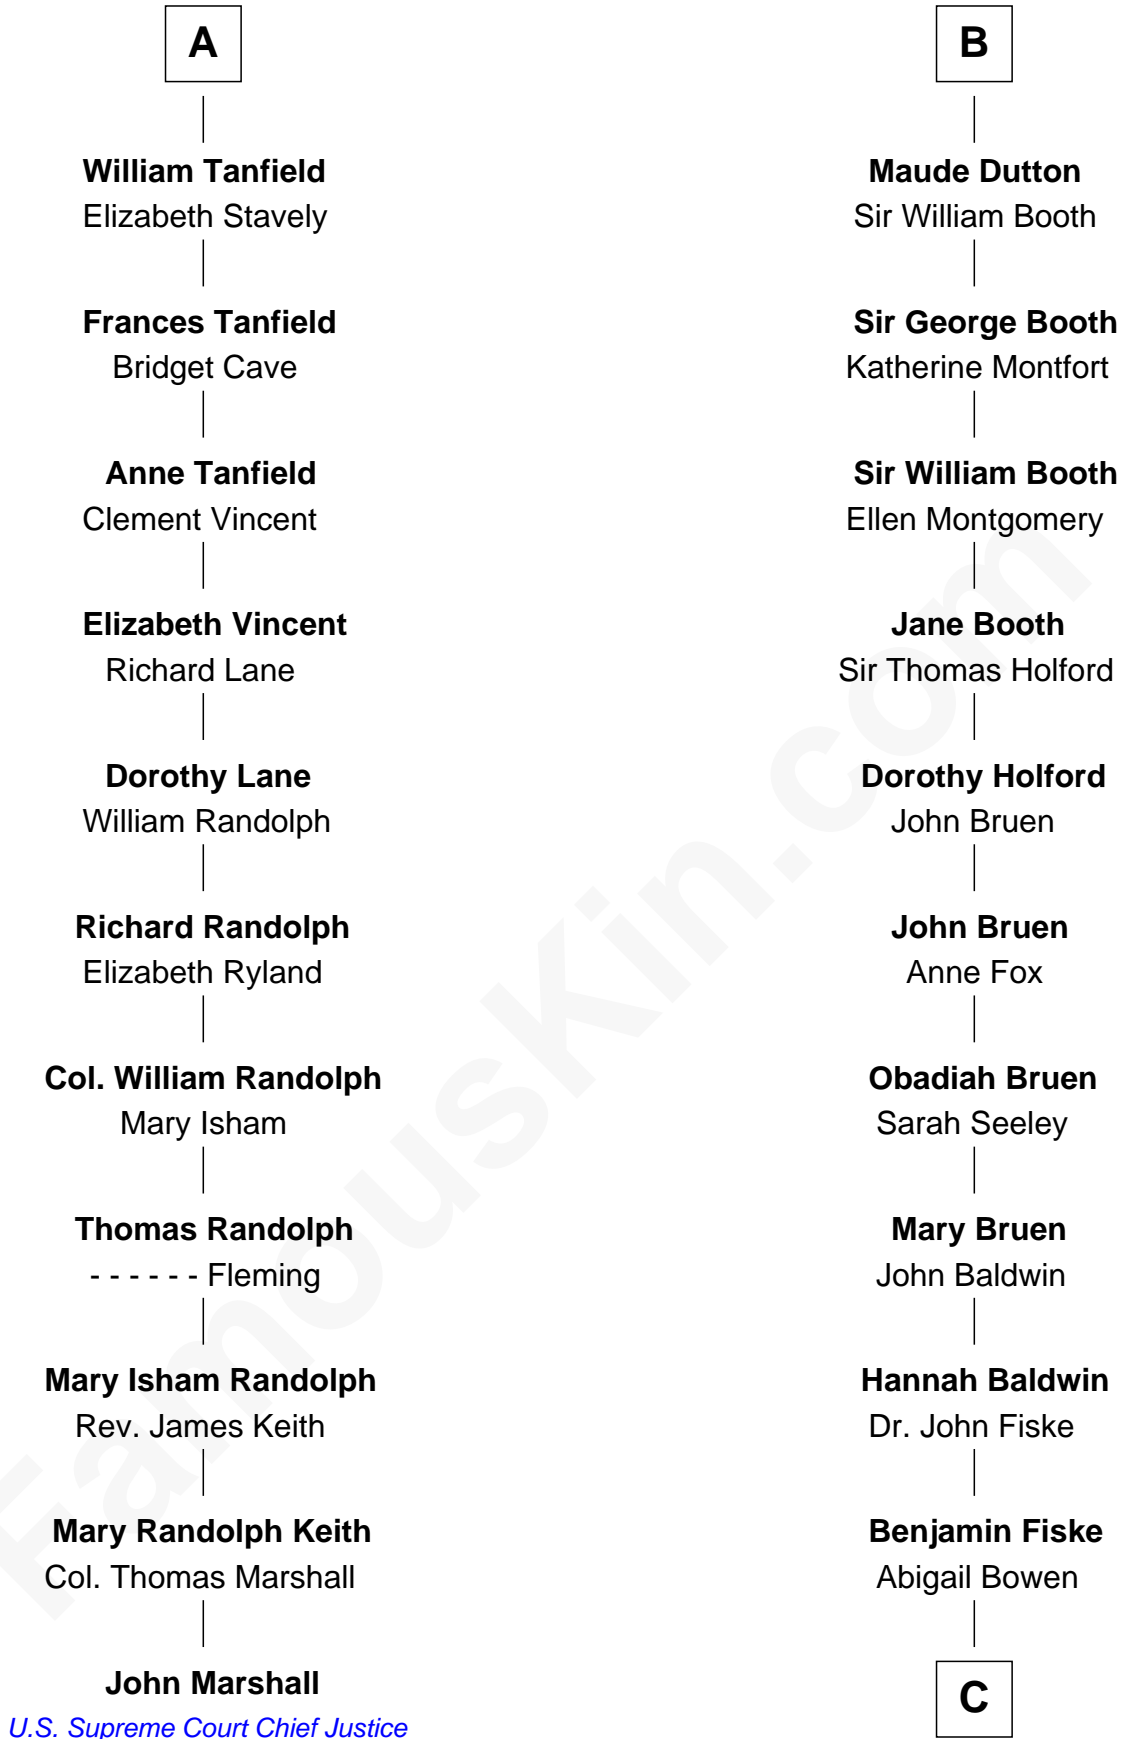

FamousKin.com

Relationship Chart of

John Marshall

4th Chief Justice of the U.S. Supreme Court

17th cousin 3 times removed of

Stephen A. Douglas

Participated in Lincoln-Douglas Debates

C