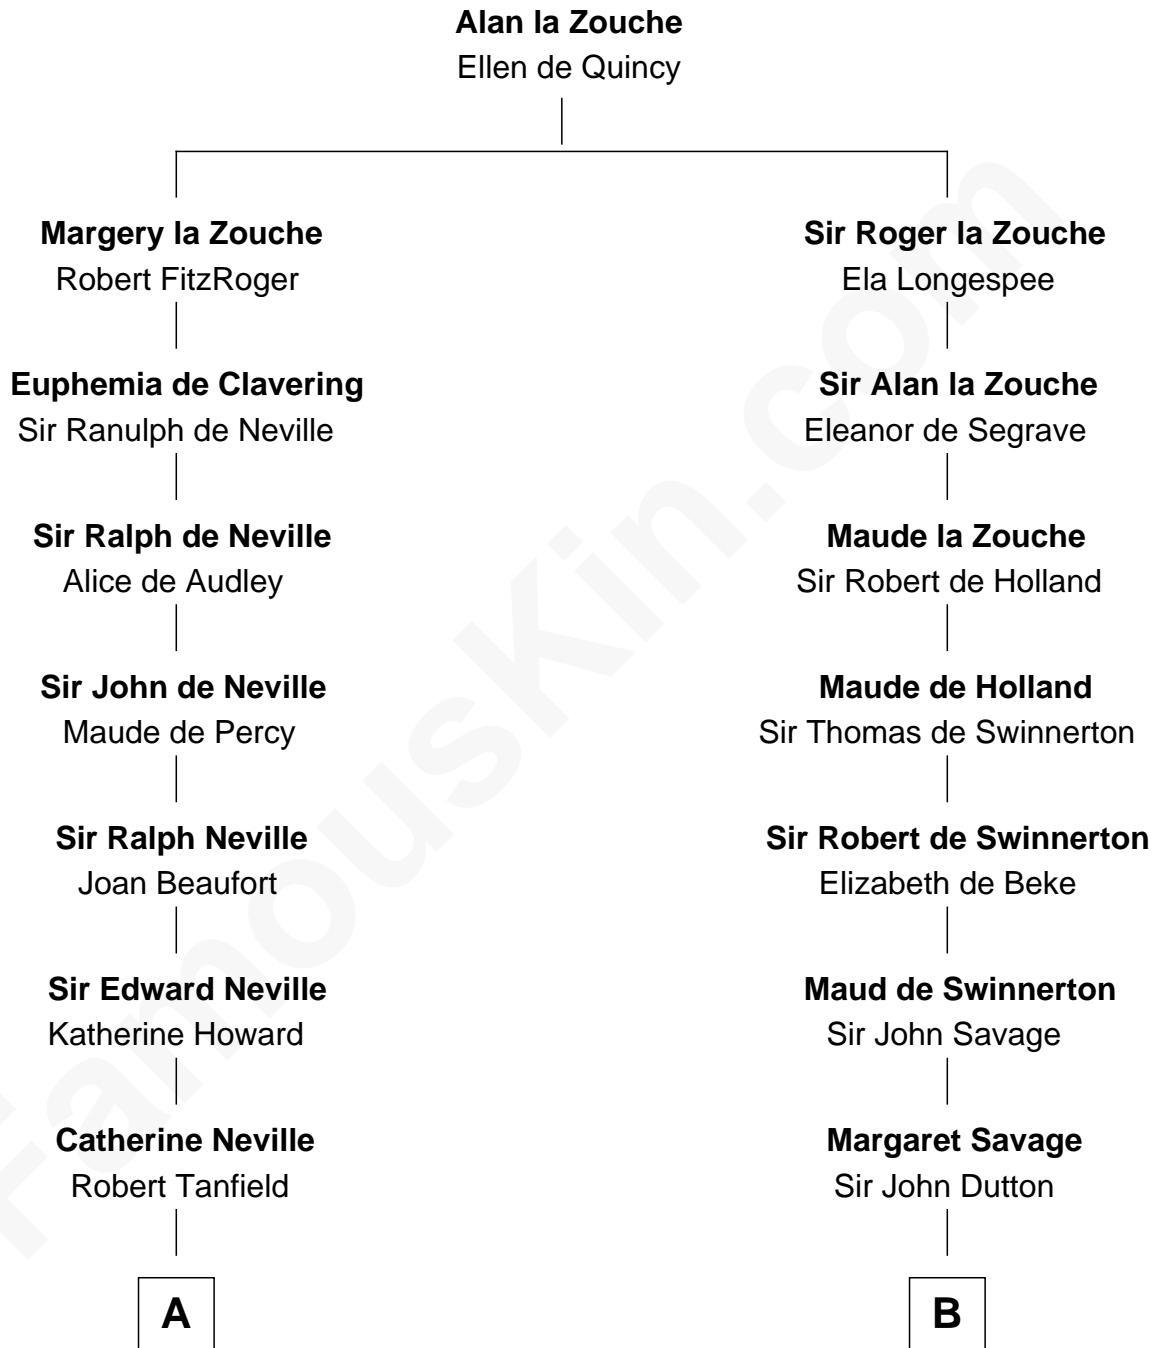

FamousKin.com

Relationship Chart of

John Marshall

4th Chief Justice of the U.S. Supreme Court

17th cousin 3 times removed of

Stephen A. Douglas

Participated in Lincoln-Douglas Debates

C