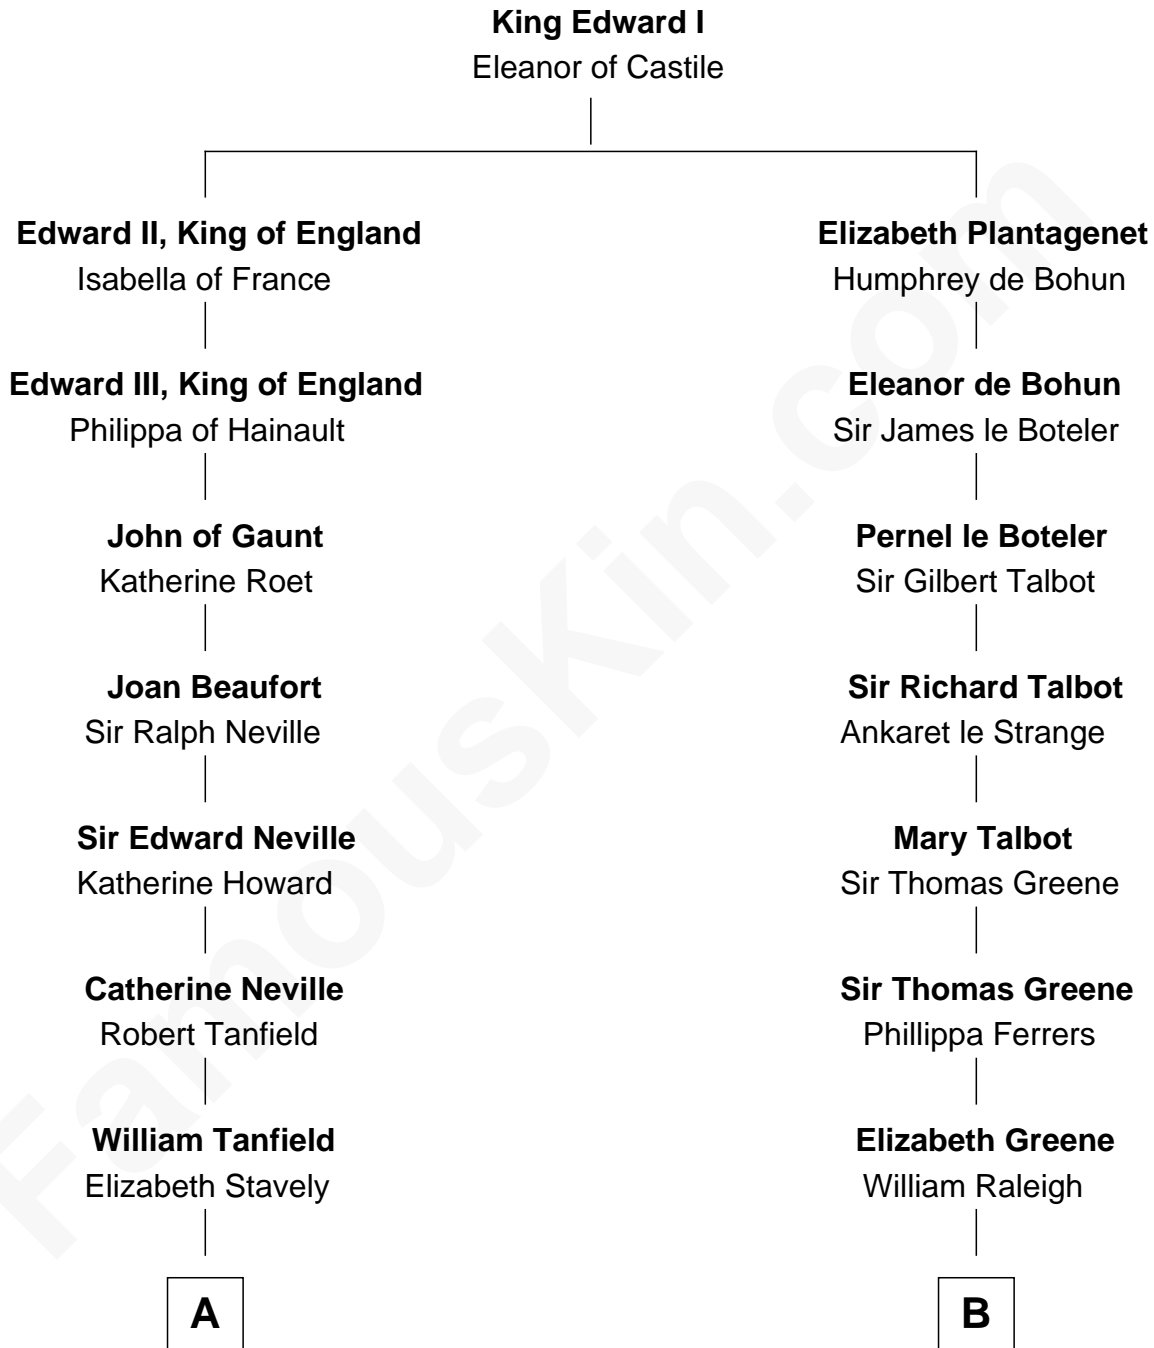

FamousKin.com

Relationship Chart of

John Marshall

4th Chief Justice of the U.S. Supreme Court

16th cousin 4 times removed of

Stephen A. Douglas

Participated in Lincoln-Douglas Debates

C

Martha Gardiner

Stephen Arnold

Martha Arnold

Benajah Douglass

Dr. Stephen Arnold Douglass

Sarah Fiske

Stephen A. Douglas

[The Lincoln-Douglas Debates](#)