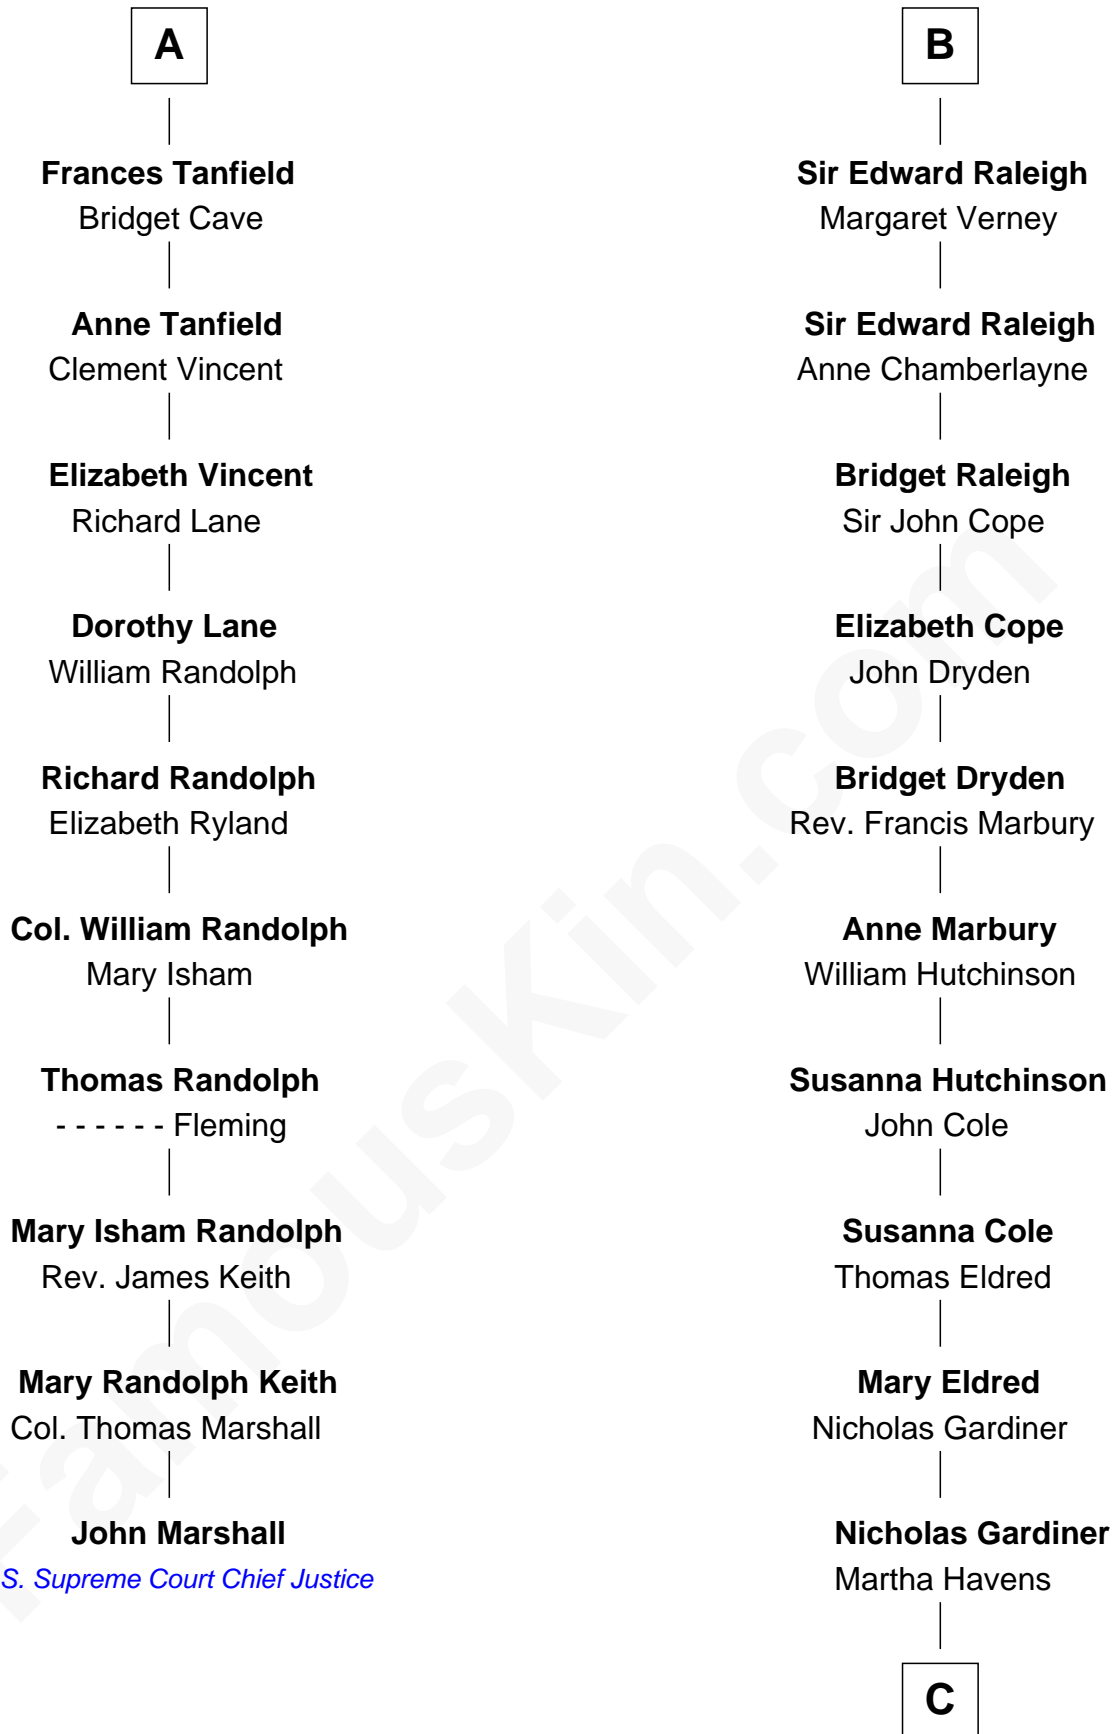

FamousKin.com

Relationship Chart of

John Marshall

4th Chief Justice of the U.S. Supreme Court

16th cousin 4 times removed of

Stephen A. Douglas

Participated in Lincoln-Douglas Debates

C

Martha Gardiner

Stephen Arnold

Martha Arnold

Benajah Douglass

Dr. Stephen Arnold Douglass

Sarah Fiske

Stephen A. Douglas

[The Lincoln-Douglas Debates](#)