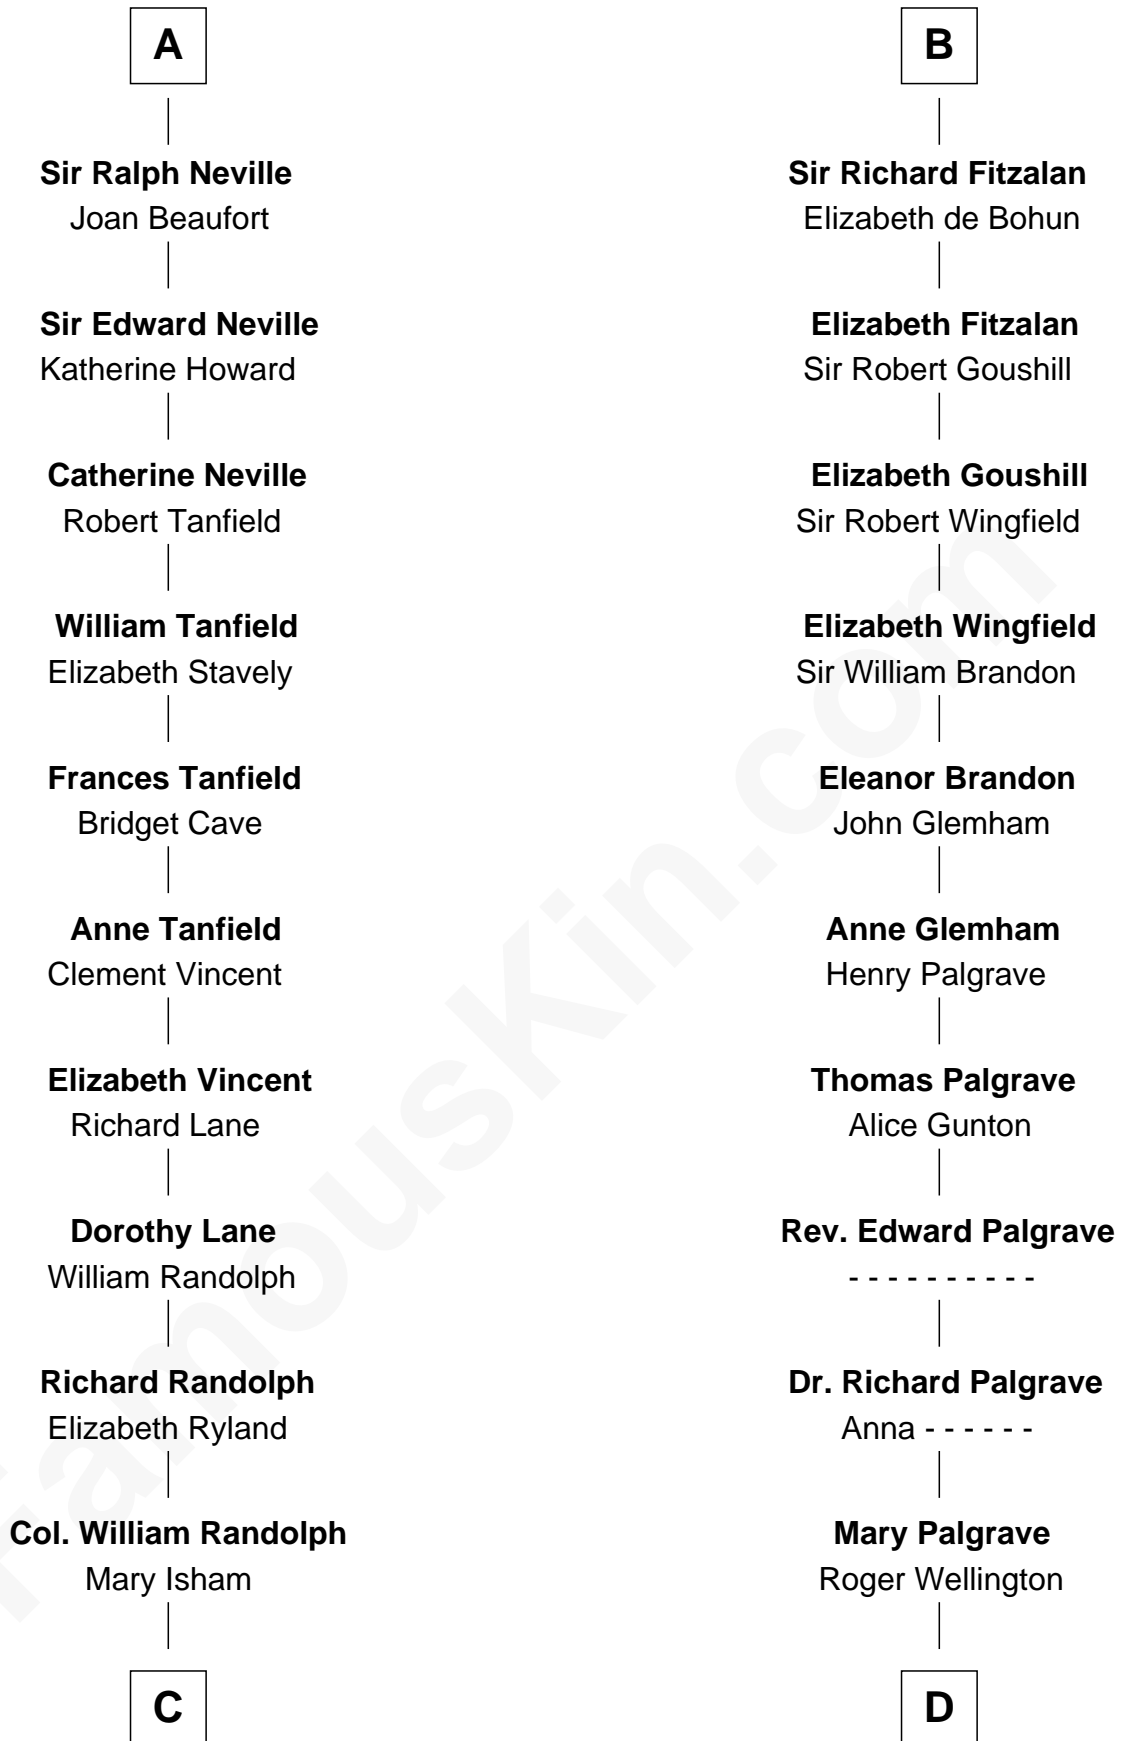

FamousKin.com

Relationship Chart of

John Marshall

4th Chief Justice of the U.S. Supreme Court

19th cousin 1 time removed of

Roger Sherman

Signer of the Declaration of Independence

C

Thomas Randolph

----- Fleming

Mary Isham Randolph

Rev. James Keith

Mary Randolph Keith

Col. Thomas Marshall

John Marshall

U.S. Supreme Court Chief Justice