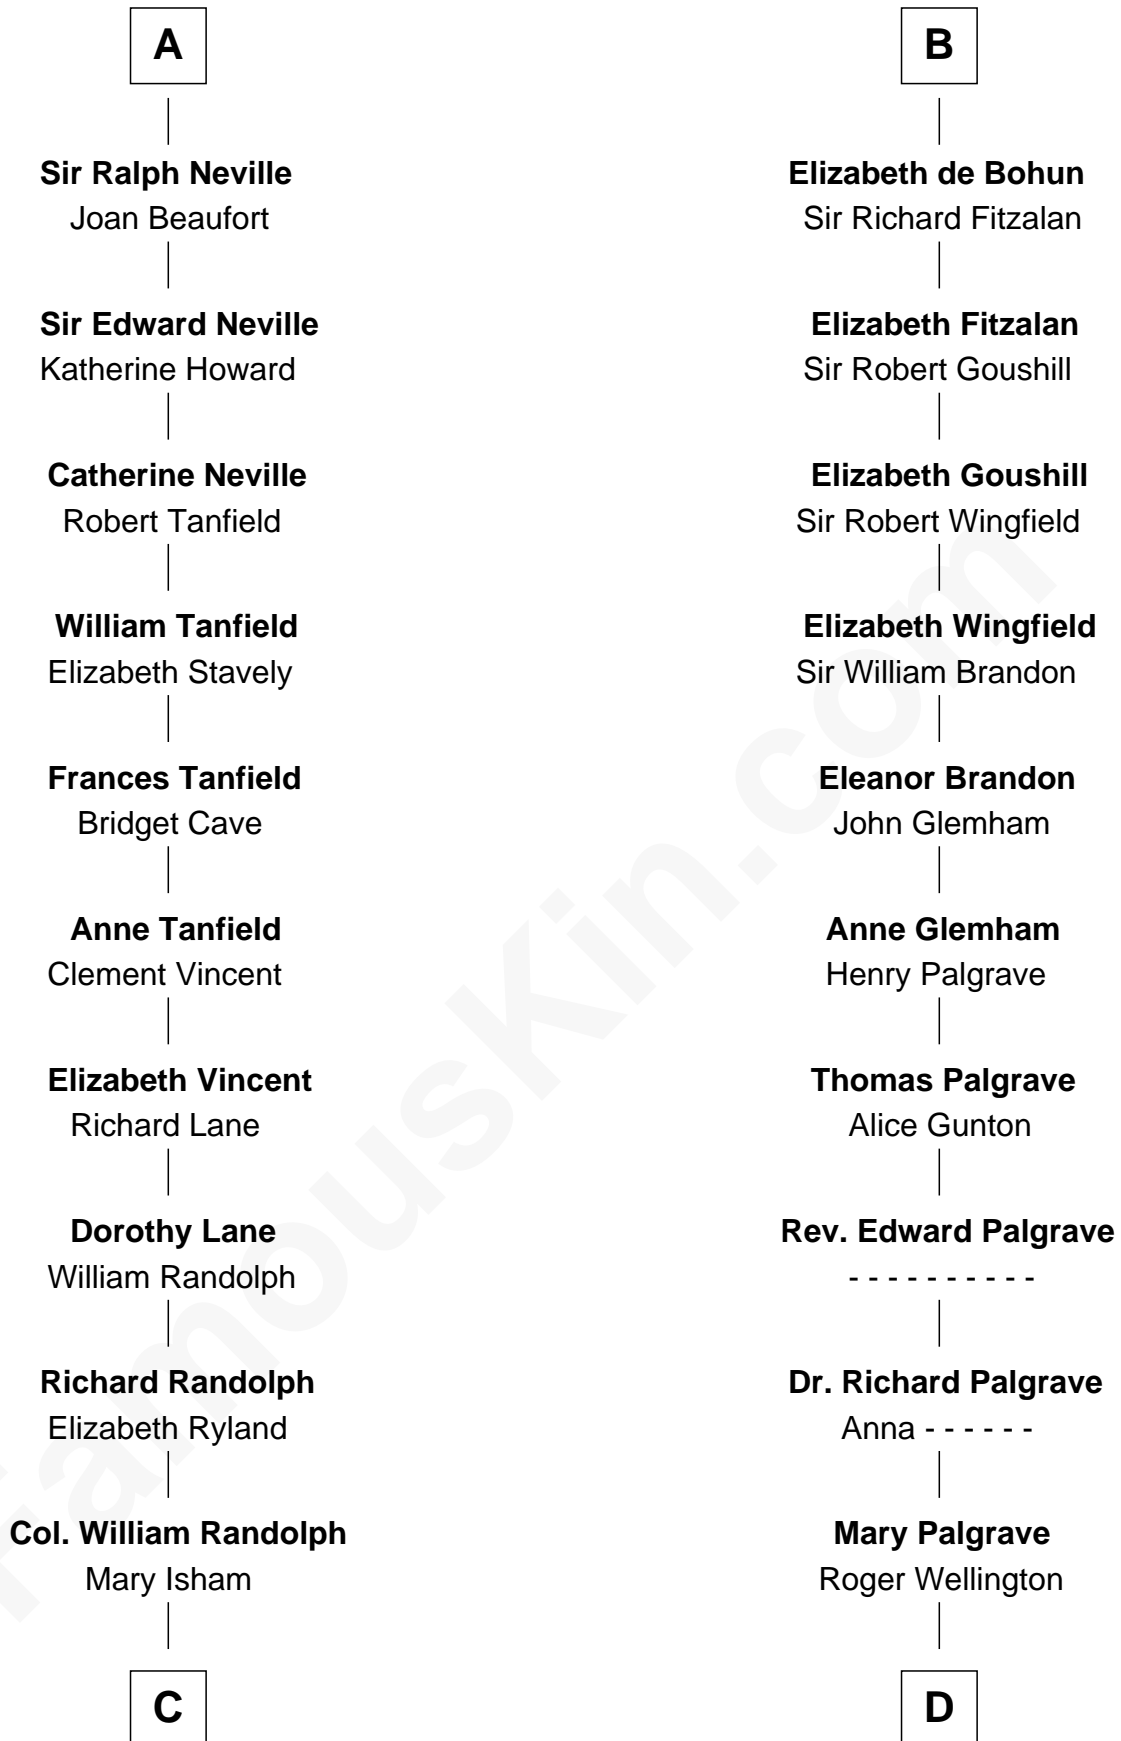

FamousKin.com
Relationship Chart of
John Marshall

4th Chief Justice of the U.S. Supreme Court

19th cousin 1 time removed of

Roger Sherman

Signer of the Declaration of Independence

C

Thomas Randolph

----- Fleming

Mary Isham Randolph

Rev. James Keith

Mary Randolph Keith

Col. Thomas Marshall

John Marshall

U.S. Supreme Court Chief Justice

D

Benjamin Wellington