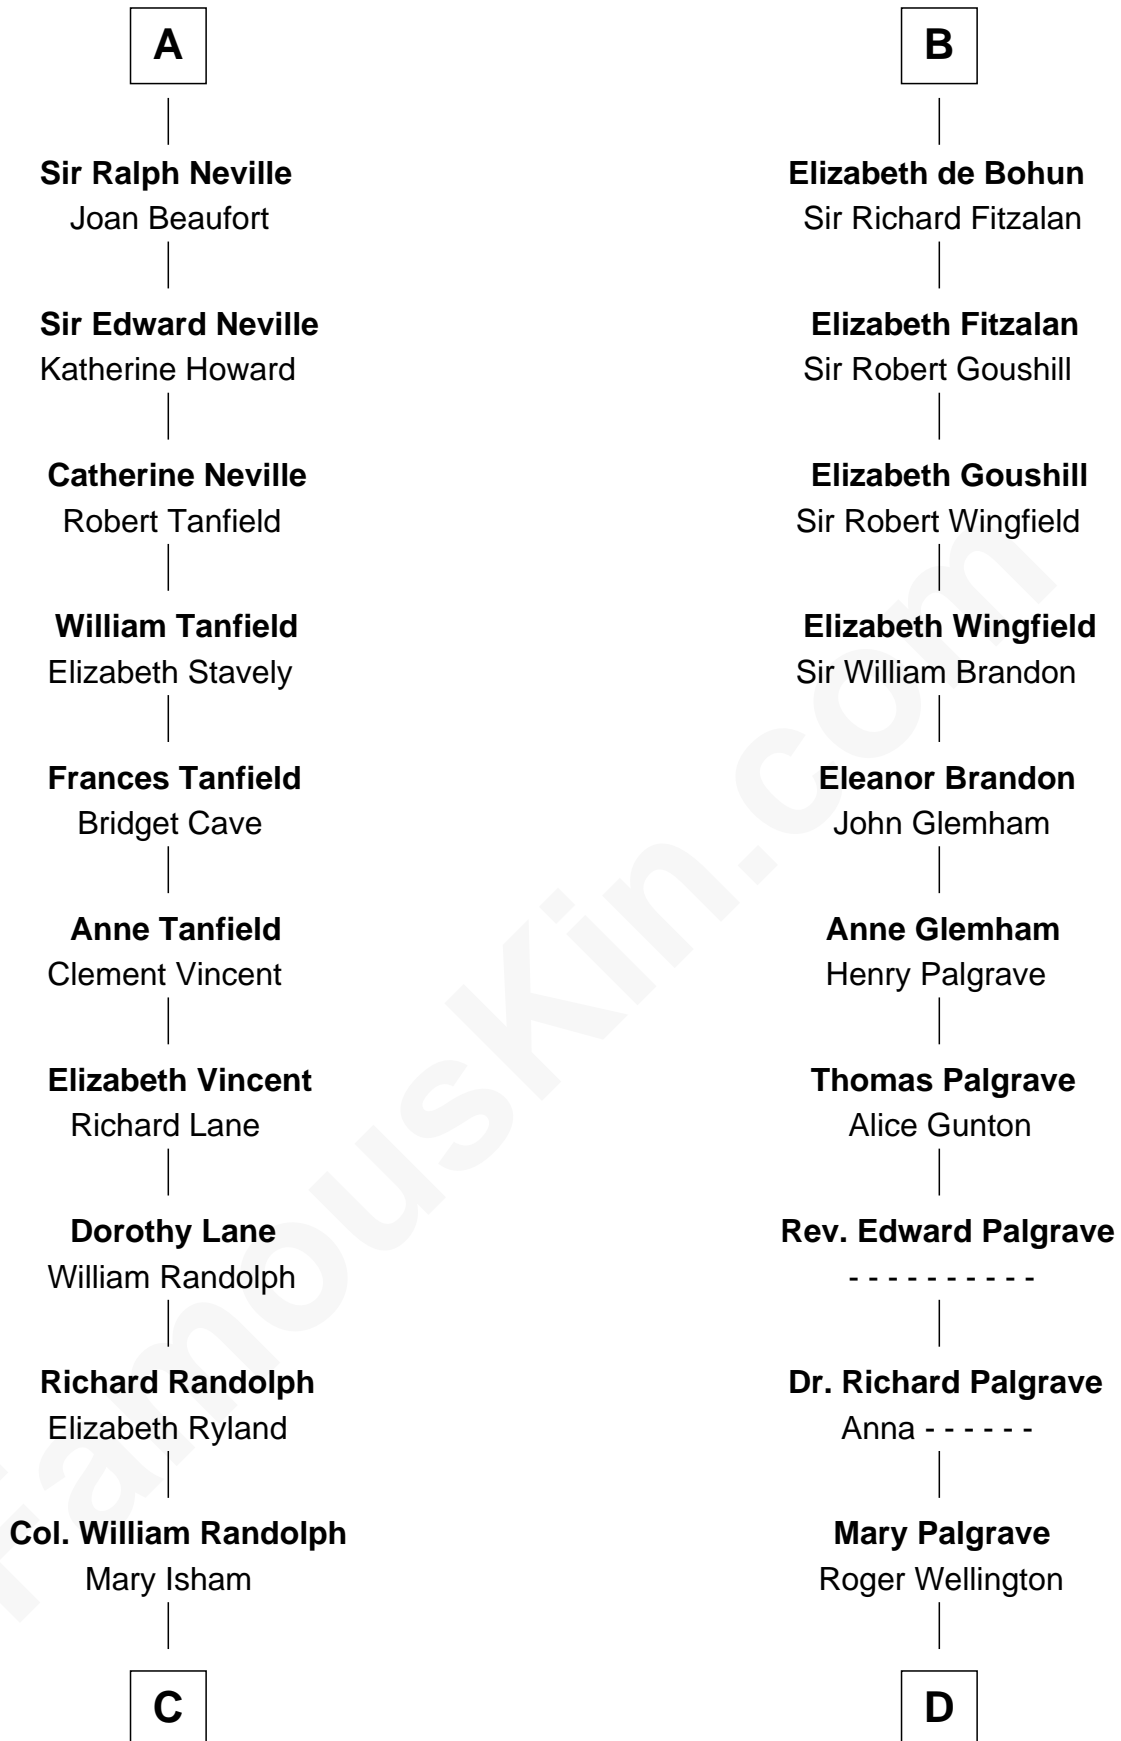

**FamousKin.com**  
**Relationship Chart of**  
**John Marshall**

*4th Chief Justice of the U.S. Supreme Court*

**19th cousin 1 time removed of**

**Roger Sherman**

*Signer of the Declaration of Independence*

**C**

**Thomas Randolph**

----- Fleming

**Mary Isham Randolph**

Rev. James Keith

**Mary Randolph Keith**

Col. Thomas Marshall

**John Marshall**

*U.S. Supreme Court Chief Justice*

**D**

**Benjamin Wellington**

Elizabeth Sweetman

**Mehetable Wellington**

William Sherman

**Roger Sherman**

*Signer of Declaration of Independence*