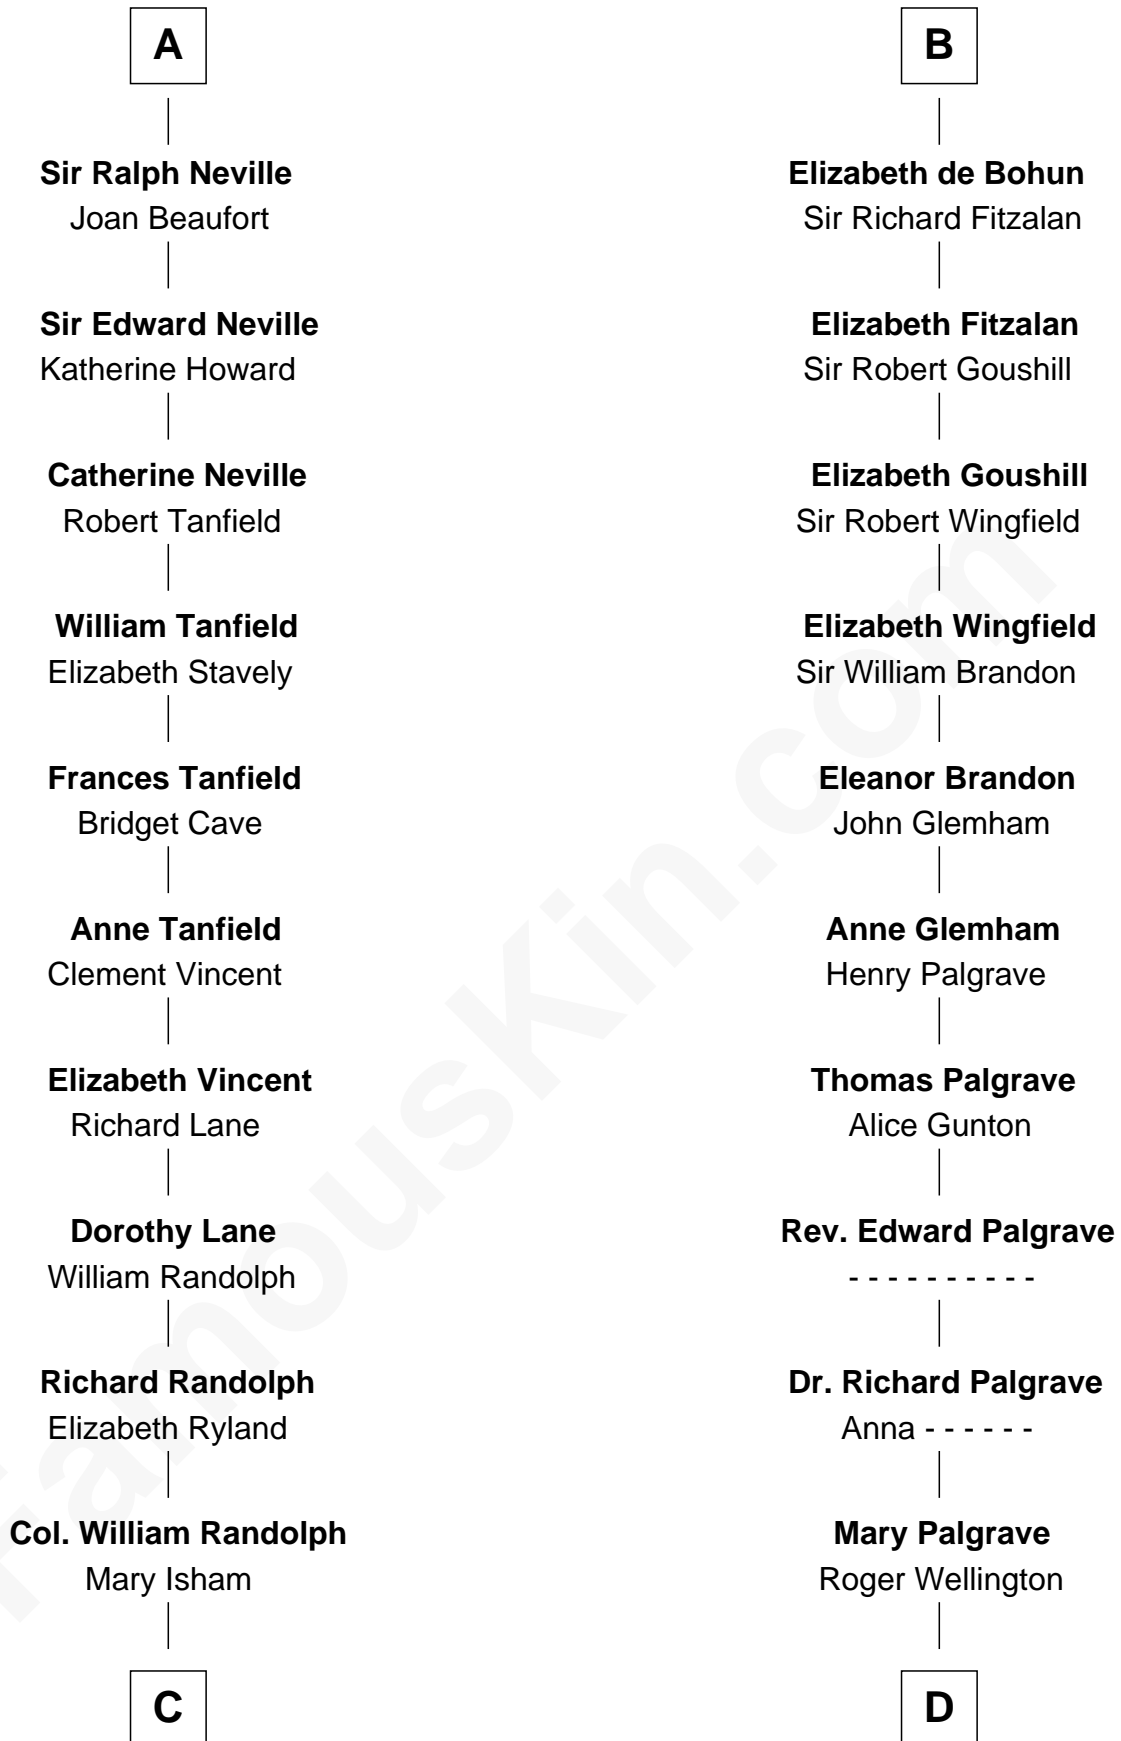

FamousKin.com

Relationship Chart of

John Marshall

4th Chief Justice of the U.S. Supreme Court

19th cousin 1 time removed of

Roger Sherman

Signer of the Declaration of Independence

C

Thomas Randolph

----- Fleming

Mary Isham Randolph

Rev. James Keith

Mary Randolph Keith

Col. Thomas Marshall

John Marshall

U.S. Supreme Court Chief Justice