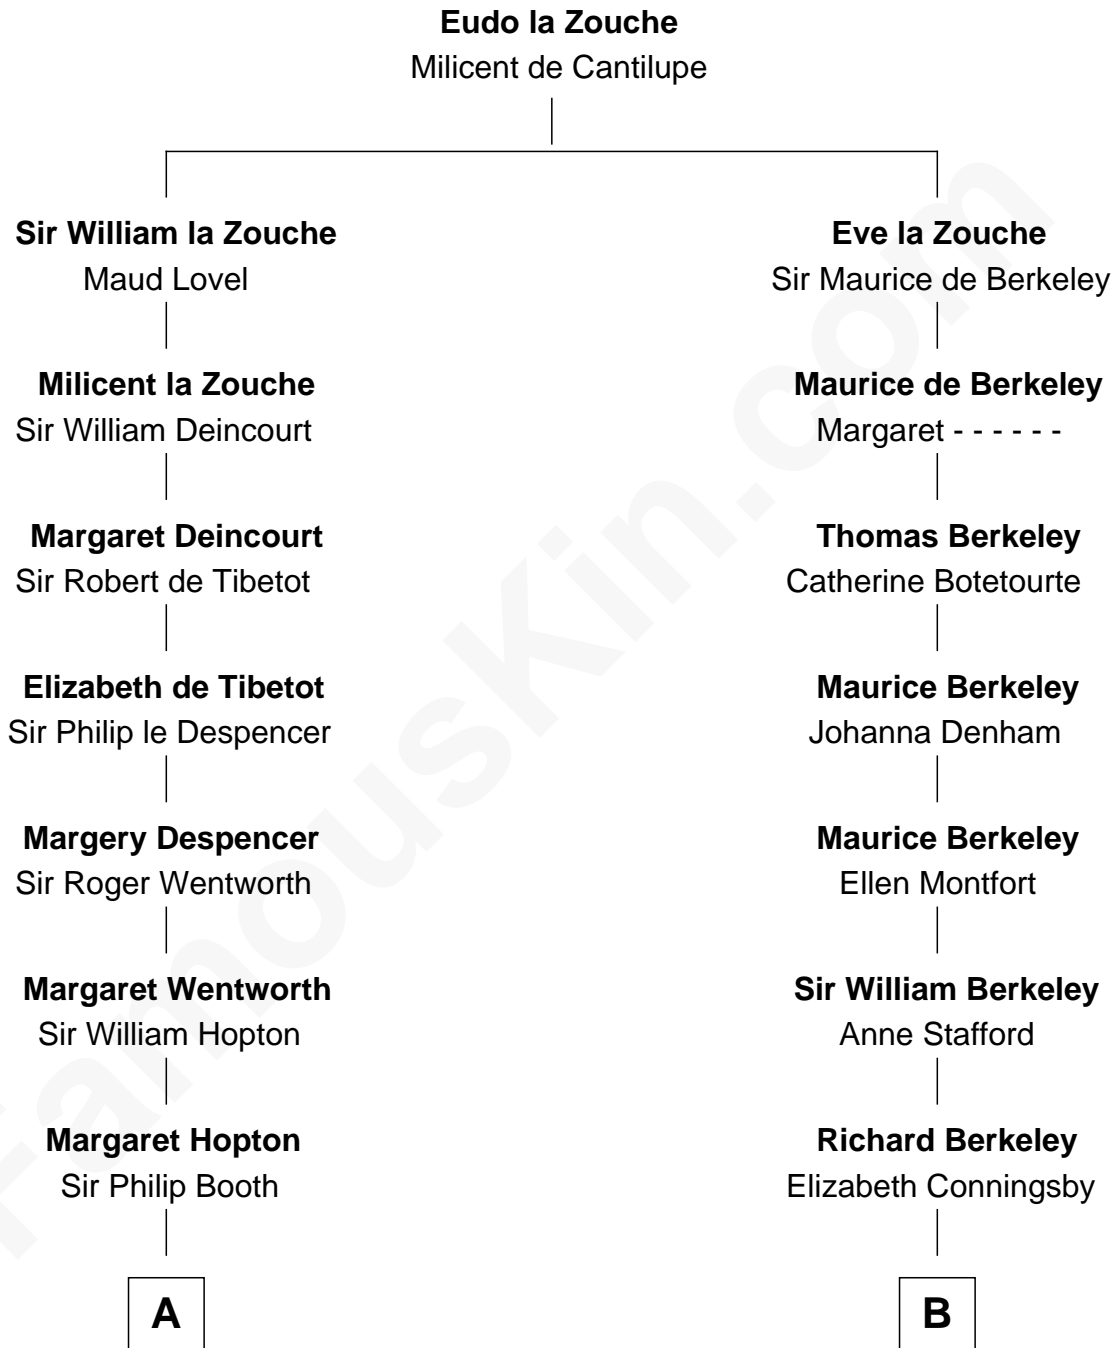

FamousKin.com

Relationship Chart of

John Marshall

4th Chief Justice of the U.S. Supreme Court

17th cousin 2 times removed of

General Douglas MacArthur

U.S. Army - World War II

C

Aurelia Belcher
Arthur MacArthur

Gen. Arthur MacArthur
Mary Pinckney Hardy

General Douglas MacArthur
U.S. Army - World War II

FamousKin.com