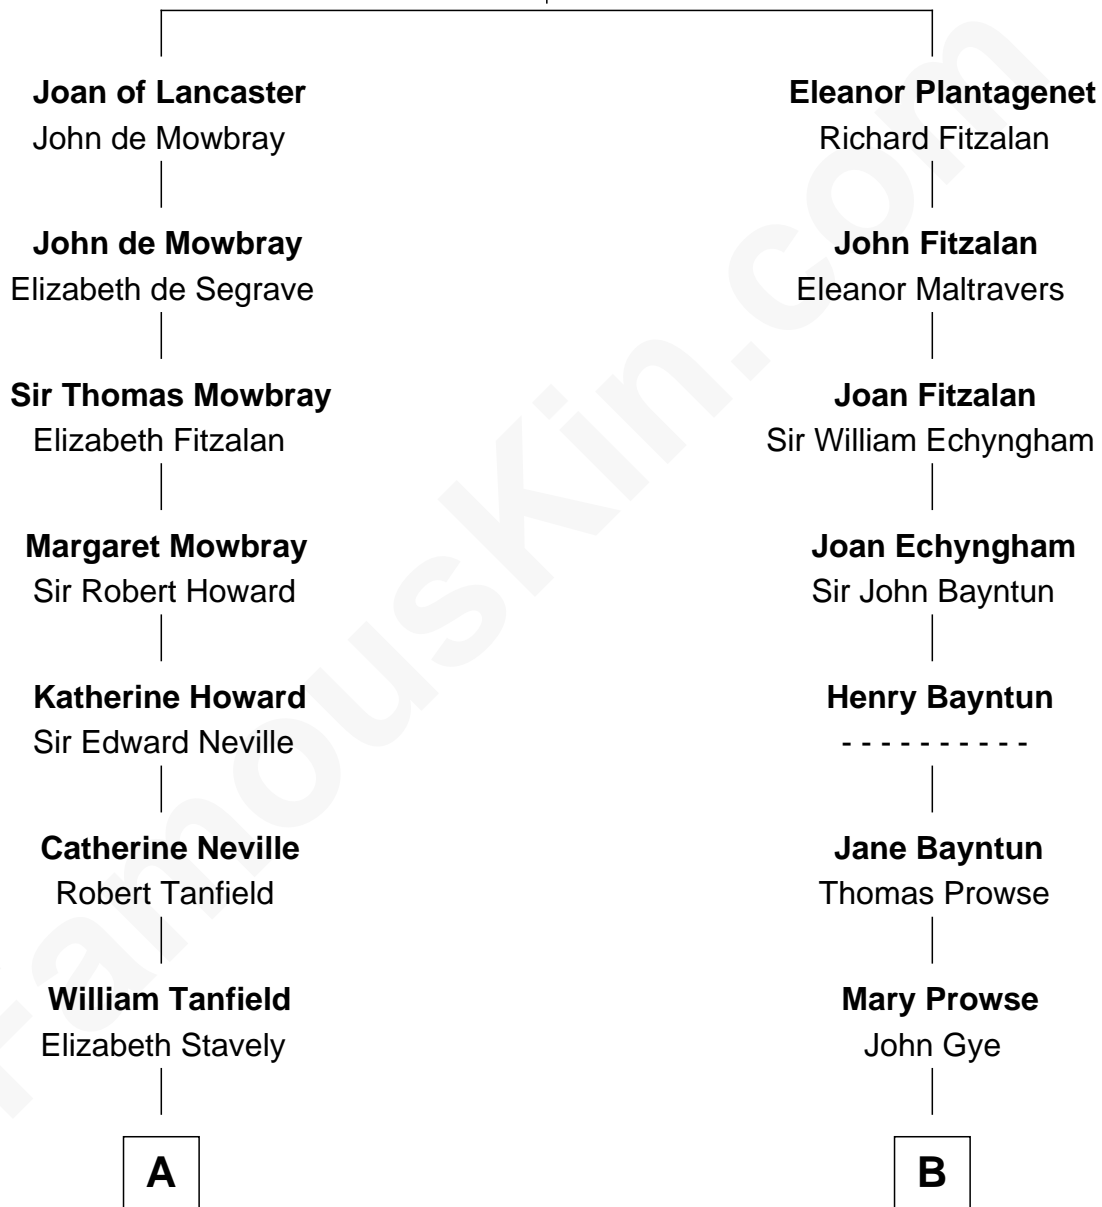

FamousKin.com Relationship Chart of

John Marshall

4th Chief Justice of the U.S. Supreme Court

16th cousin 3 times removed of

Kyra Sedgwick

TV and Movie Actress

Henry Plantagenet
Maud de Chaworth

C

Helen Peabody

Robert Minturn Sedgwick

Henry Dwight Sedgwick

Patricia Ann Rosenwald

Kyra Sedgwick

TV and Movie Actress