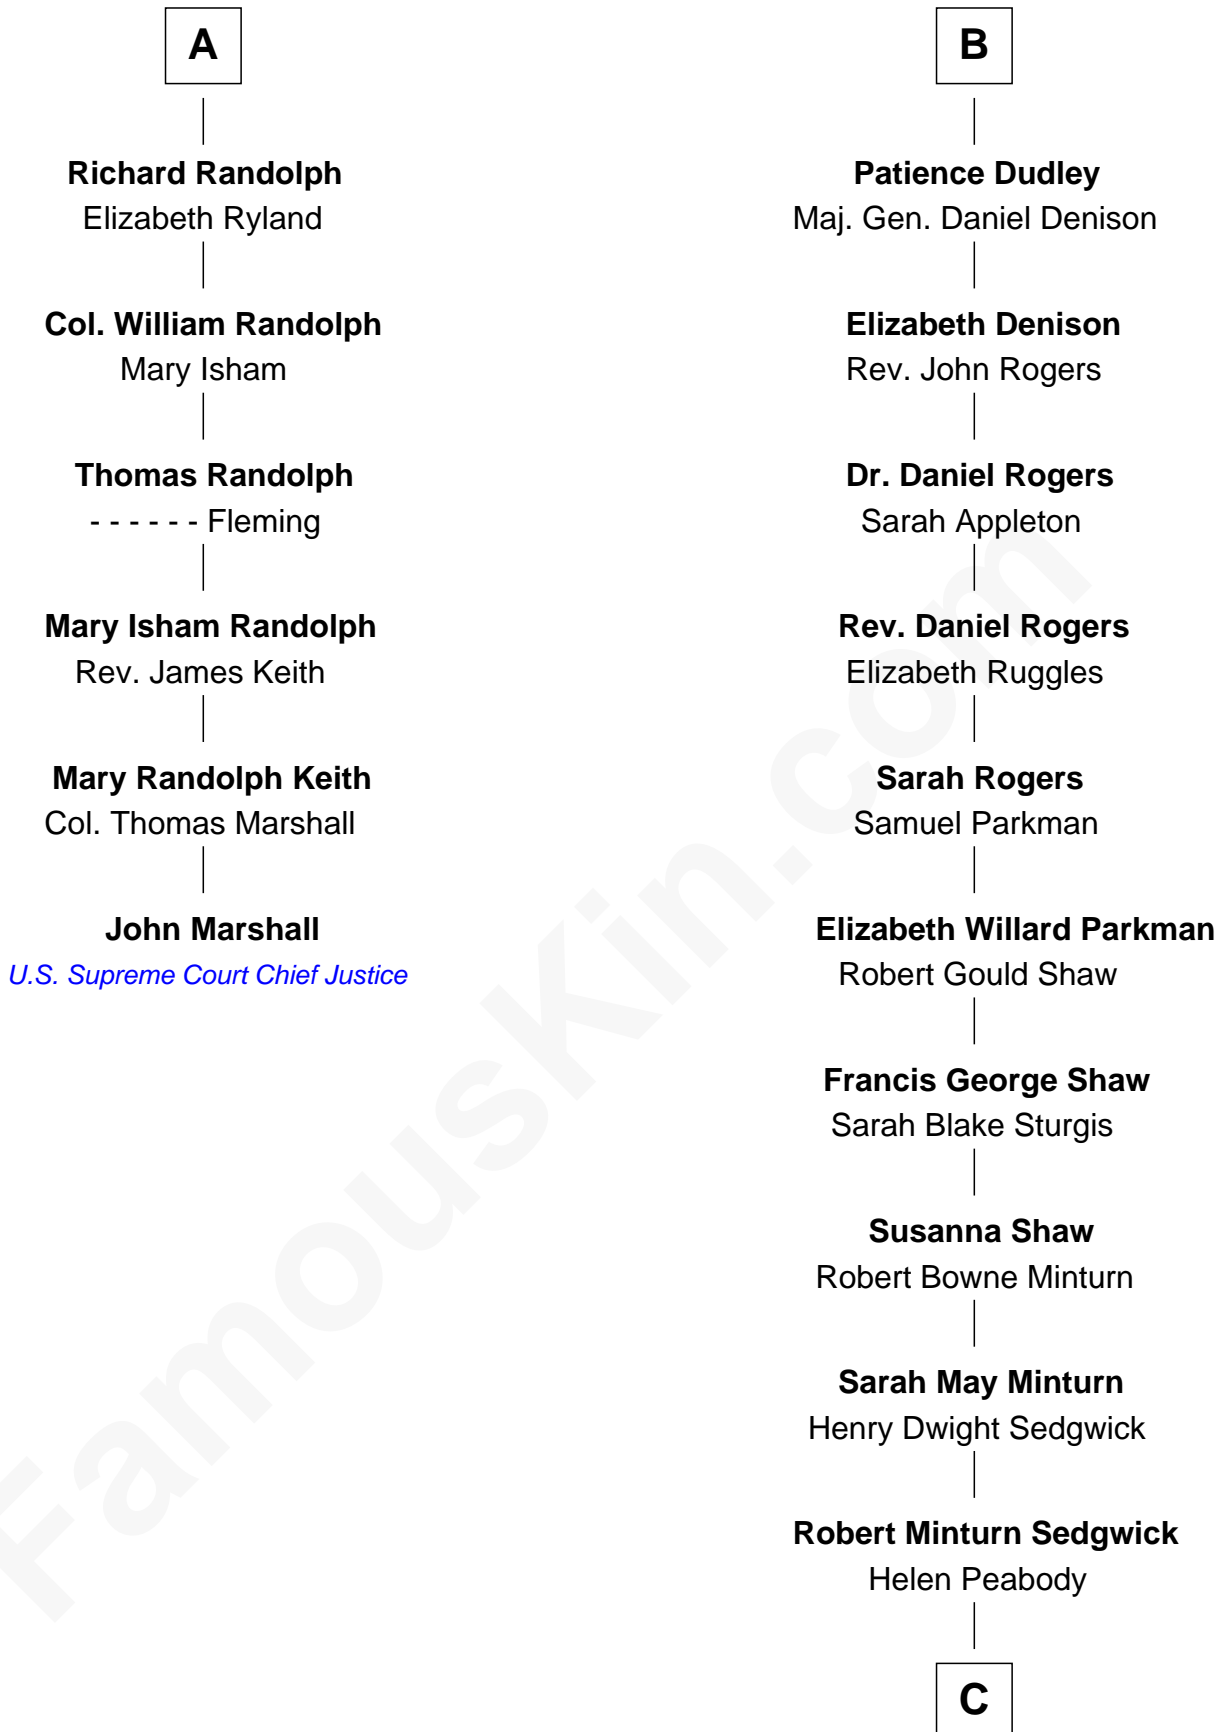

# FamousKin.com Relationship Chart of

**John Marshall**

*4th Chief Justice of the U.S. Supreme Court*

12th cousin 6 times removed of

**Kyra Sedgwick**

*TV and Movie Actress*

**Sir Ralph Neville**

Joan Beaufort

**Anne Tanfield**

Clement Vincent

**Elizabeth Vincent**

Richard Lane

**Dorothy Lane**

William Randolph

**A**

**Katherine Neville**

Sir Thomas Strangeways

**Joan Strangeways**

Sir William Willoughby

**Cecily Willoughby**

Sir Edward Sutton

**Sir John Sutton**

Cecily Grey

**Sir Henry Dudley**

----- Ashton

Probable

**Roger Dudley**

Susanna Thorne

**Gov. Thomas Dudley**

Dorothy York

**B**

C