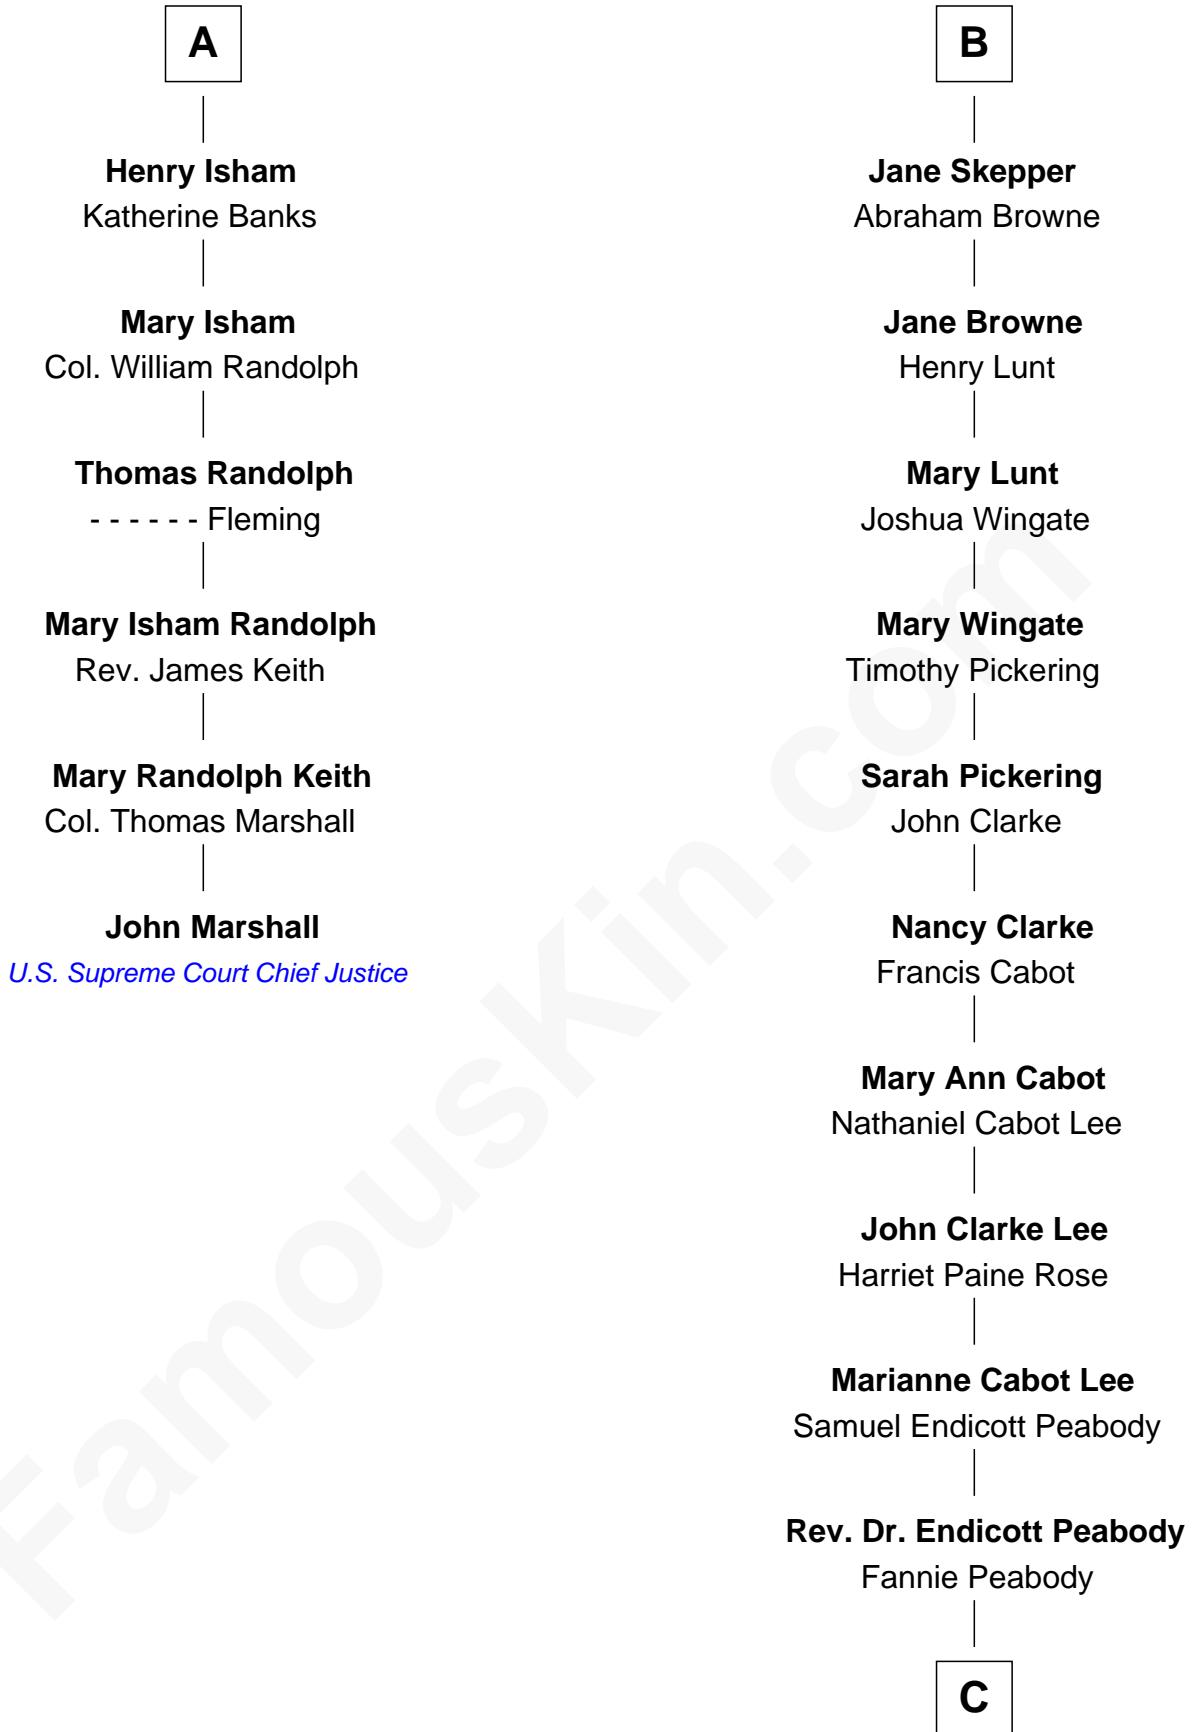

FamousKin.com

Relationship Chart of

John Marshall

4th Chief Justice of the U.S. Supreme Court

12th cousin 7 times removed of

Kyra Sedgwick

TV and Movie Actress

Sir Roger Wentworth

Margery Despencer

Margaret Wentworth

Sir William Hopton

Margaret Hopton

Sir Philip Booth

Audrey Booth

Sir William de Lytton

Sir Robert Lytton

Sir Philip Wentworth

Mary Clifford

Elizabeth Wentworth

Sir Martin de la See

Joan de la See

Sir Piers Hildyard

Isabel Hildyard

Ralph Legard

Joan Ledgard

Richard Skepper

Edward Skepper

Mary Robinson

Rev. William Skepper

Jane - - - - -

B

C