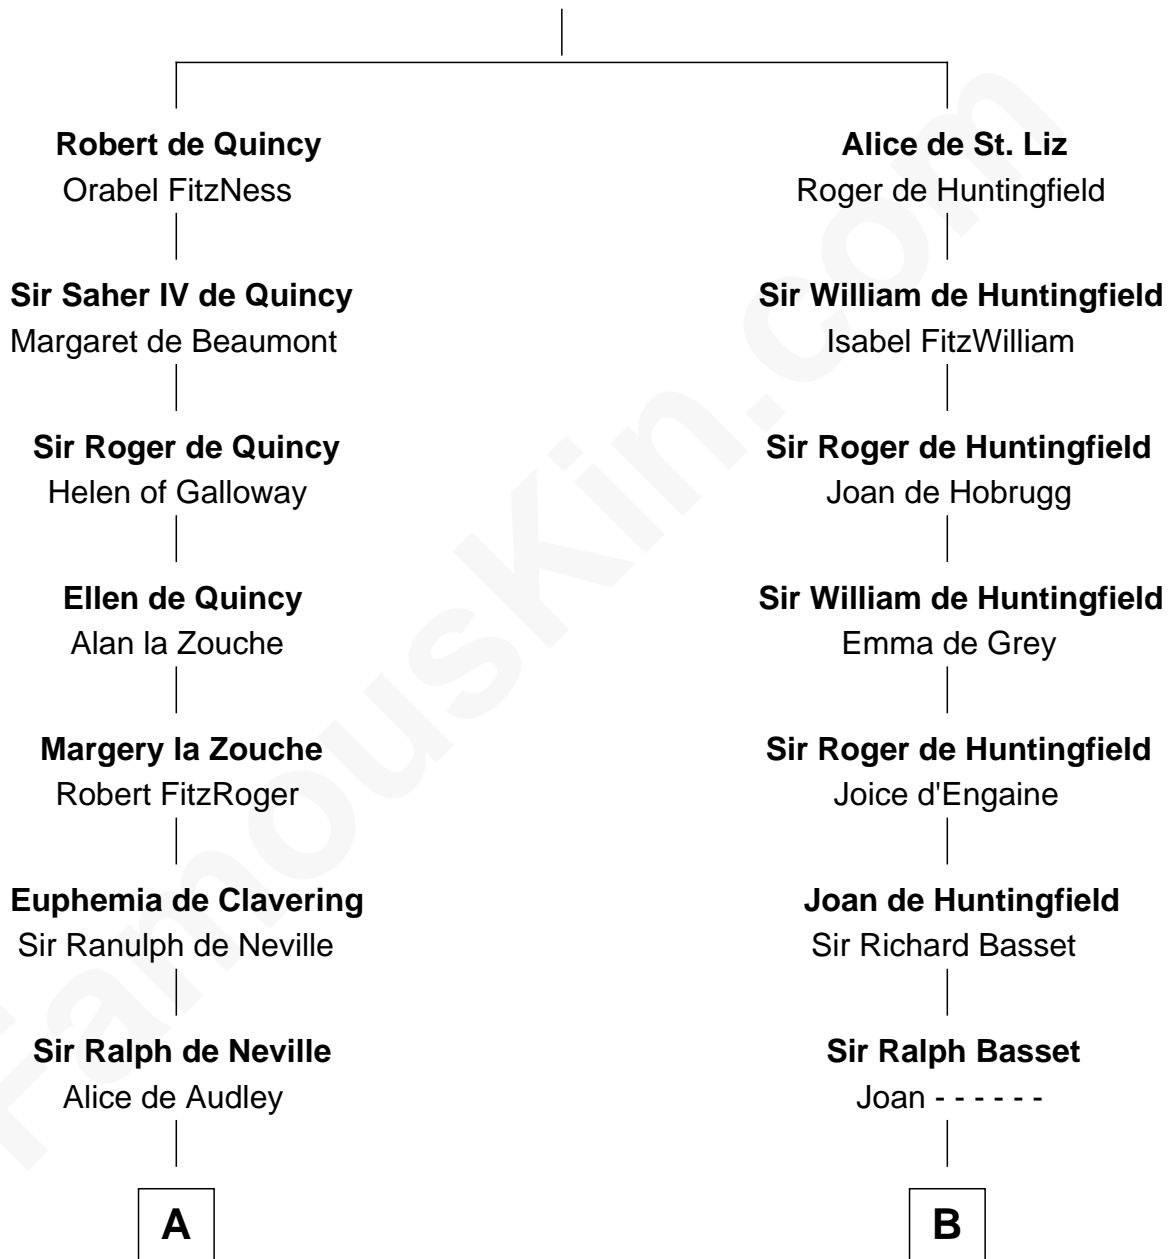

## Relationship Chart of

**John Marshall**

*4th Chief Justice of the U.S. Supreme Court*

20th cousin 1 time removed of

**William Ellery**

*Signer of the Declaration of Independence*

**Saher I de Quincy**

Maud de St. Liz

**C**

**Col. William Randolph**

Mary Isham

**Thomas Randolph**

----- Fleming

**Mary Isham Randolph**

Rev. James Keith

**Mary Randolph Keith**