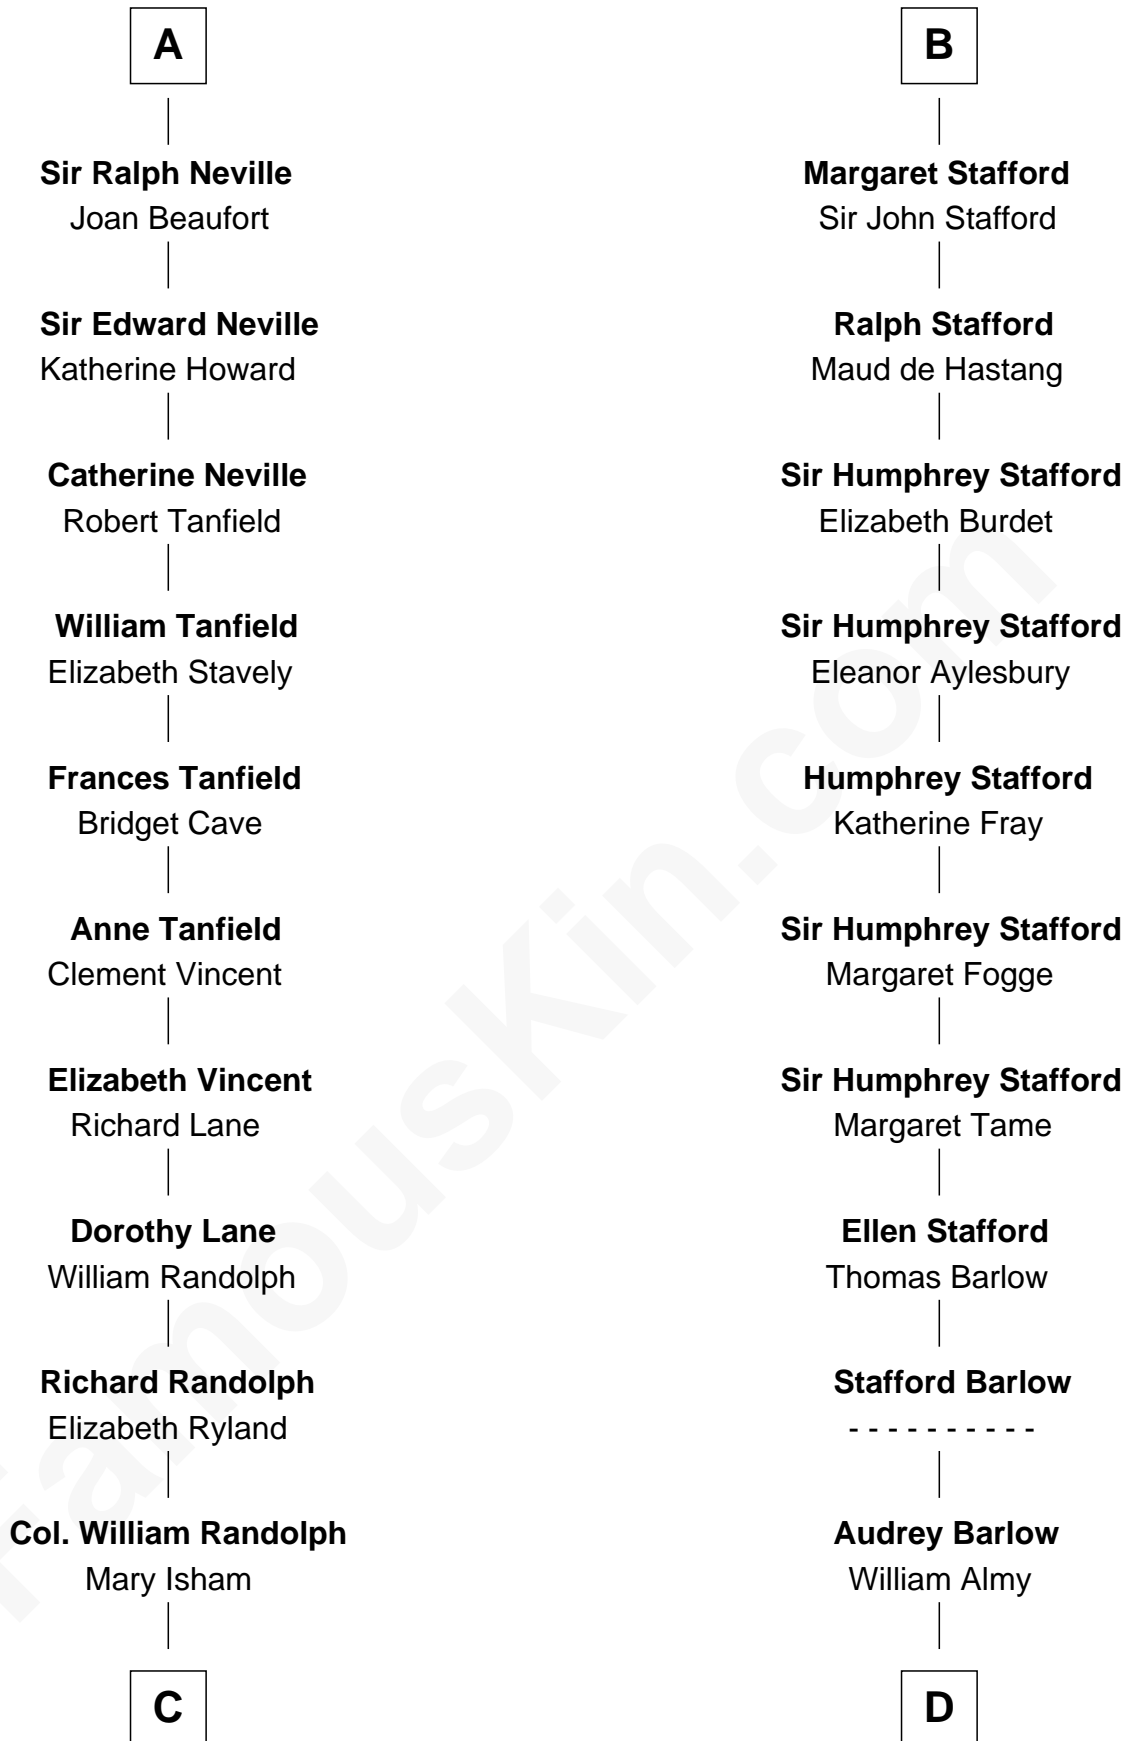

FamousKin.com Relationship Chart of

John Marshall

4th Chief Justice of the U.S. Supreme Court

20th cousin of

William Ellery

Signer of the Declaration of Independence

C

Thomas Randolph

----- Fleming

Mary Isham Randolph

Rev. James Keith

Mary Randolph Keith

Col. Thomas Marshall

John Marshall

U.S. Supreme Court Chief Justice

D

Christopher Almy

Elizabeth Cornell

Col. Job Almy

Ann Lawton

Elizabeth Almy

William Ellery

William Ellery

Signer of Declaration of Independence