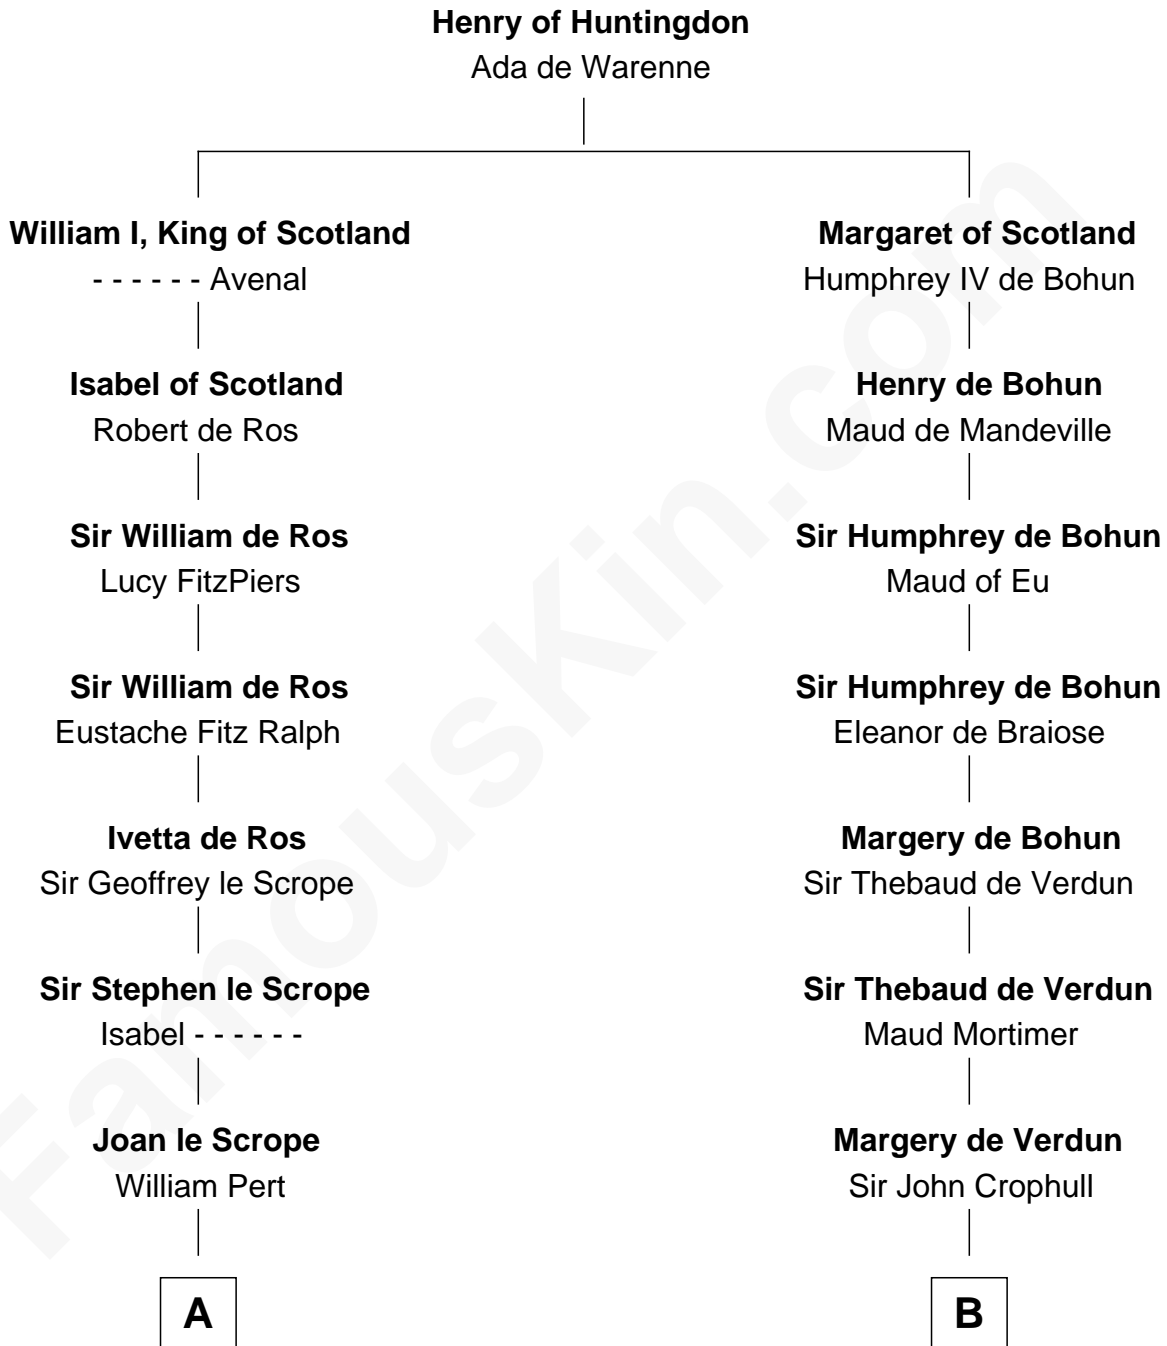

FamousKin.com Relationship Chart of

John Marshall

4th Chief Justice of the U.S. Supreme Court

21st cousin of

Button Gwinnett

Signer of the Declaration of Independence

C

Mary Isham
Col. William Randolph

Thomas Randolph
----- Fleming

Mary Isham Randolph
Rev. James Keith

Mary Randolph Keith
Col. Thomas Marshall

John Marshall
U.S. Supreme Court Chief Justice

D

Elizabeth Laurence
George Gwinnett

George Gwinnett
Elizabeth Randle