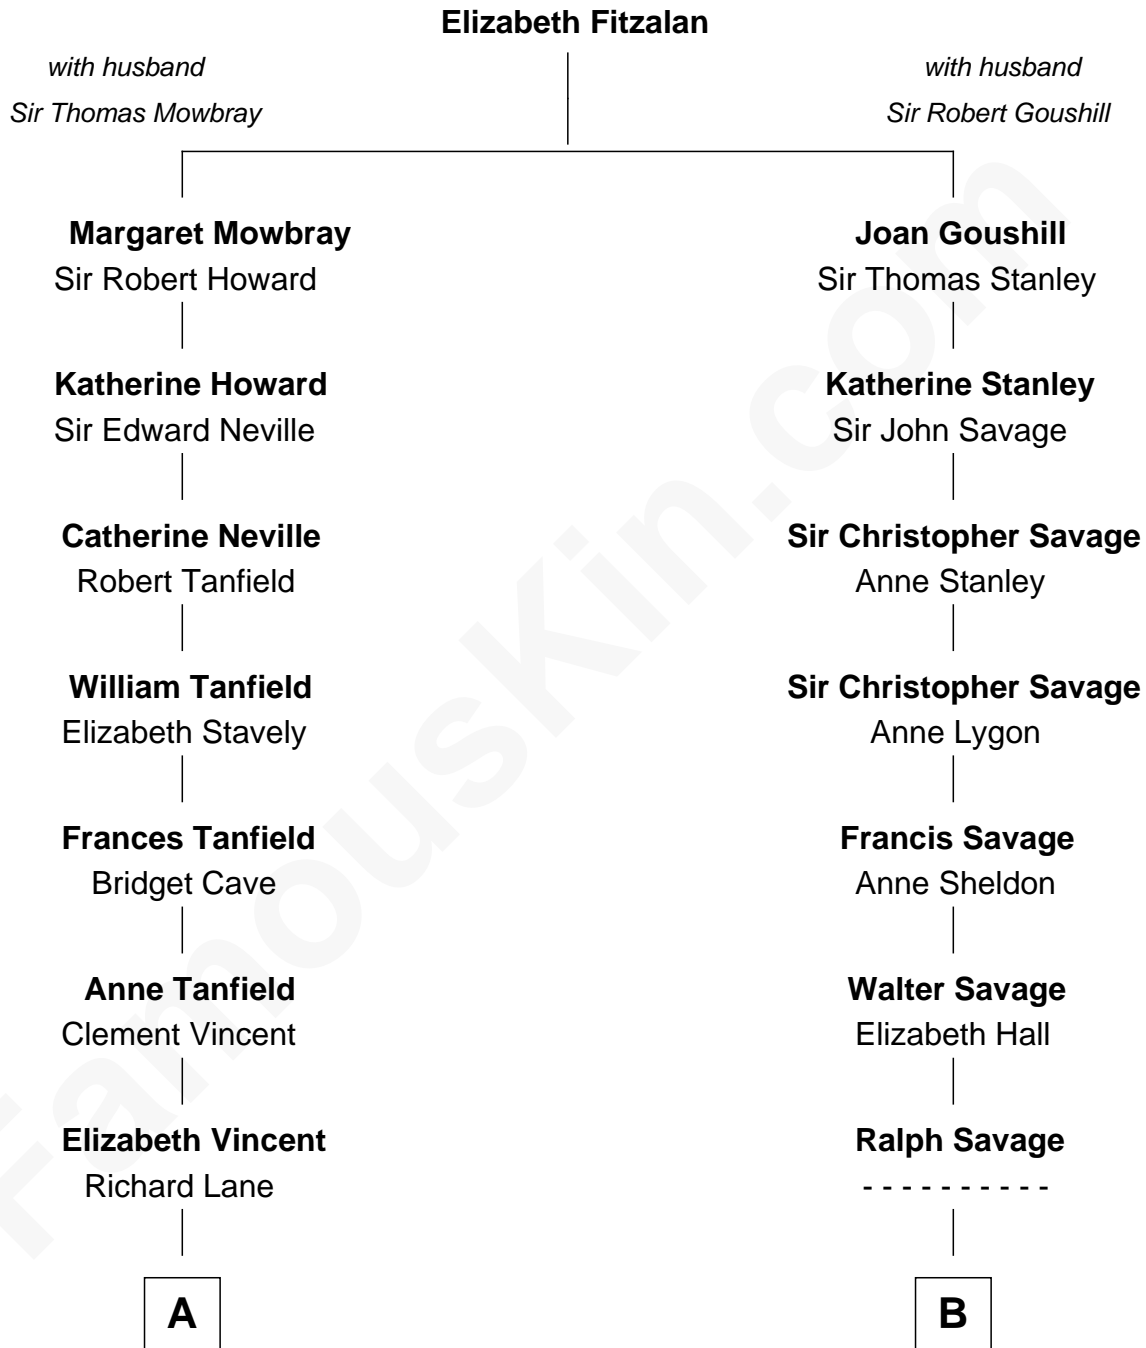

FamousKin.com

Relationship Chart of

John Marshall

4th Chief Justice of the U.S. Supreme Court

13th cousin 5 times removed of

Parker Stevenson
TV and Movie Actor

C

Sarah Meade Price
Richard Stevenson Parker

Parker Stevenson
TV and Movie Actor

FamousKin.com