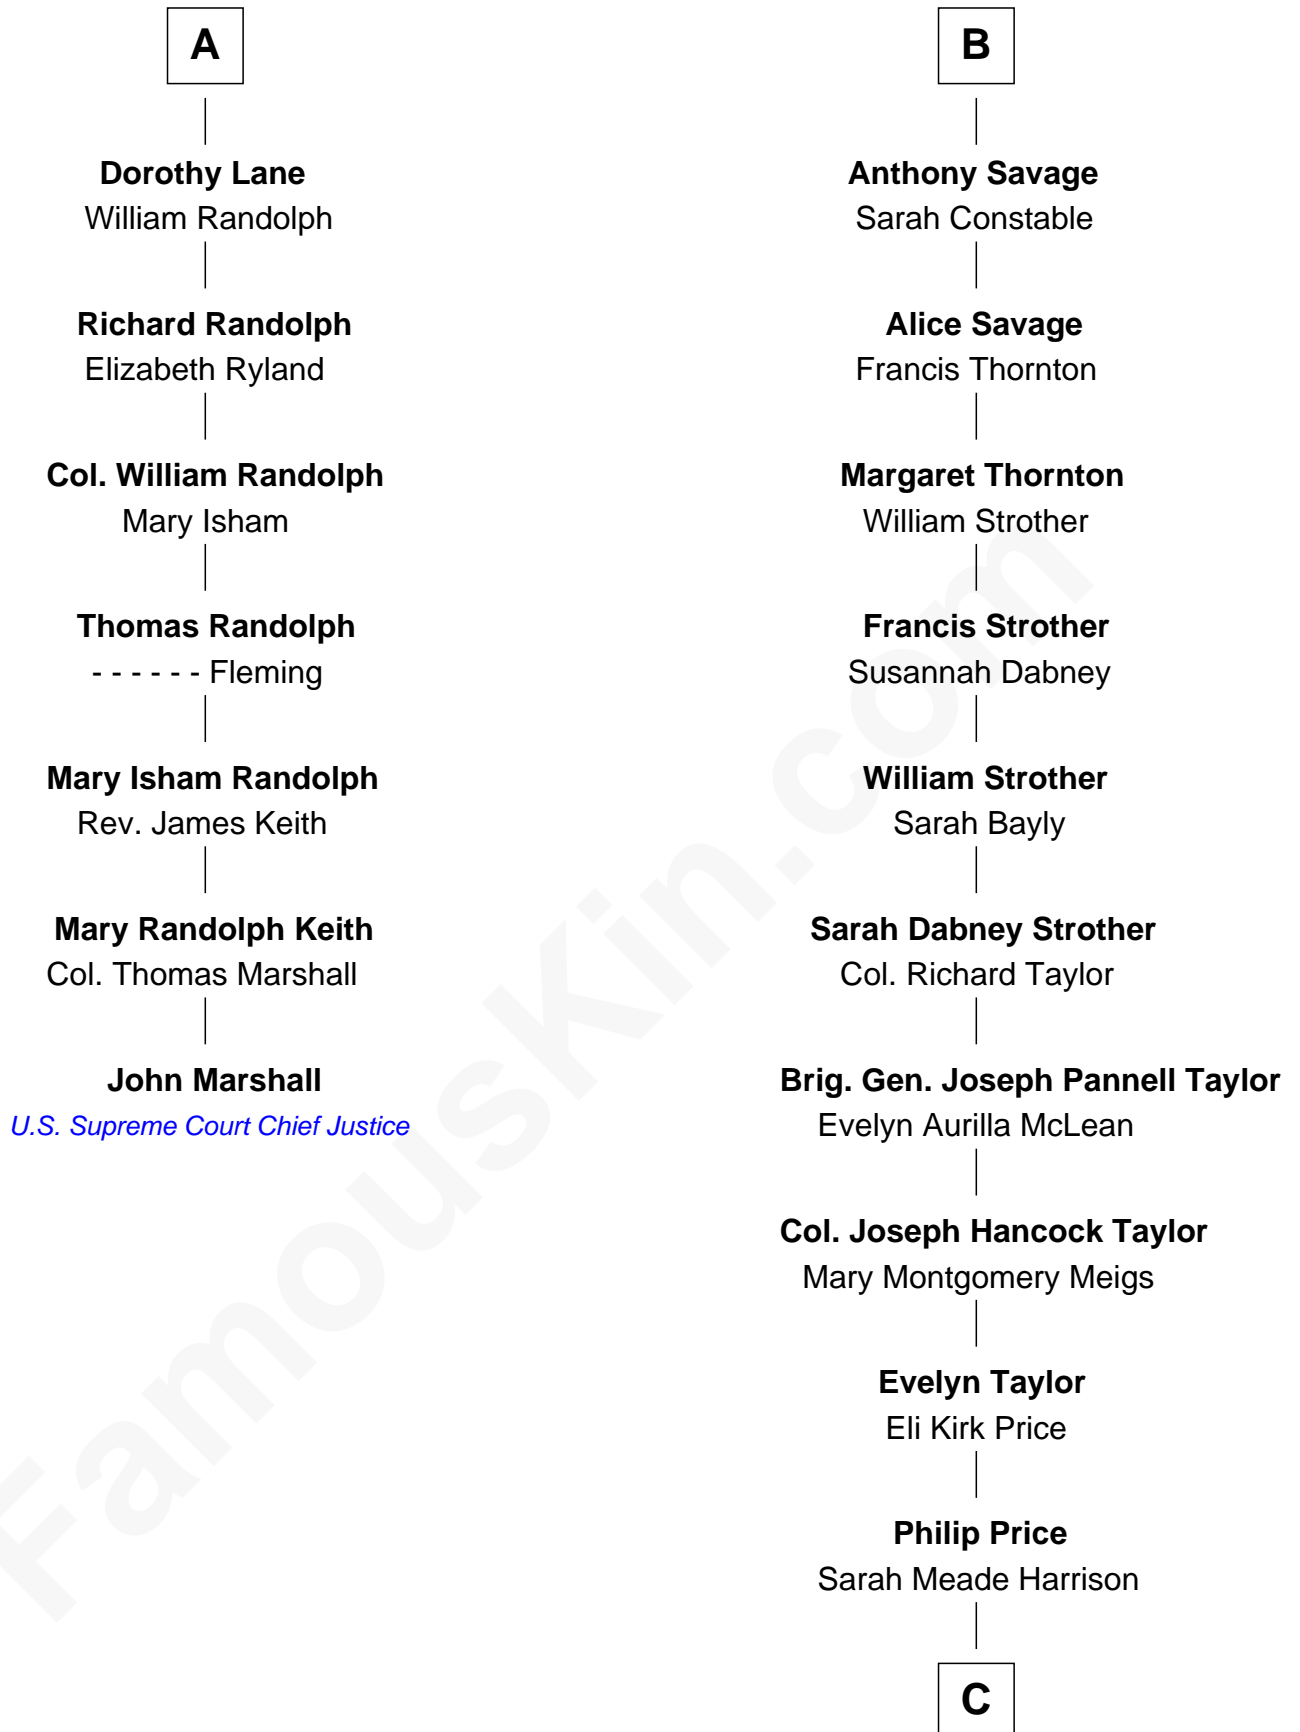

FamousKin.com

Relationship Chart of

John Marshall

4th Chief Justice of the U.S. Supreme Court

13th cousin 5 times removed of

Parker Stevenson
TV and Movie Actor

C

Sarah Meade Price
Richard Stevenson Parker