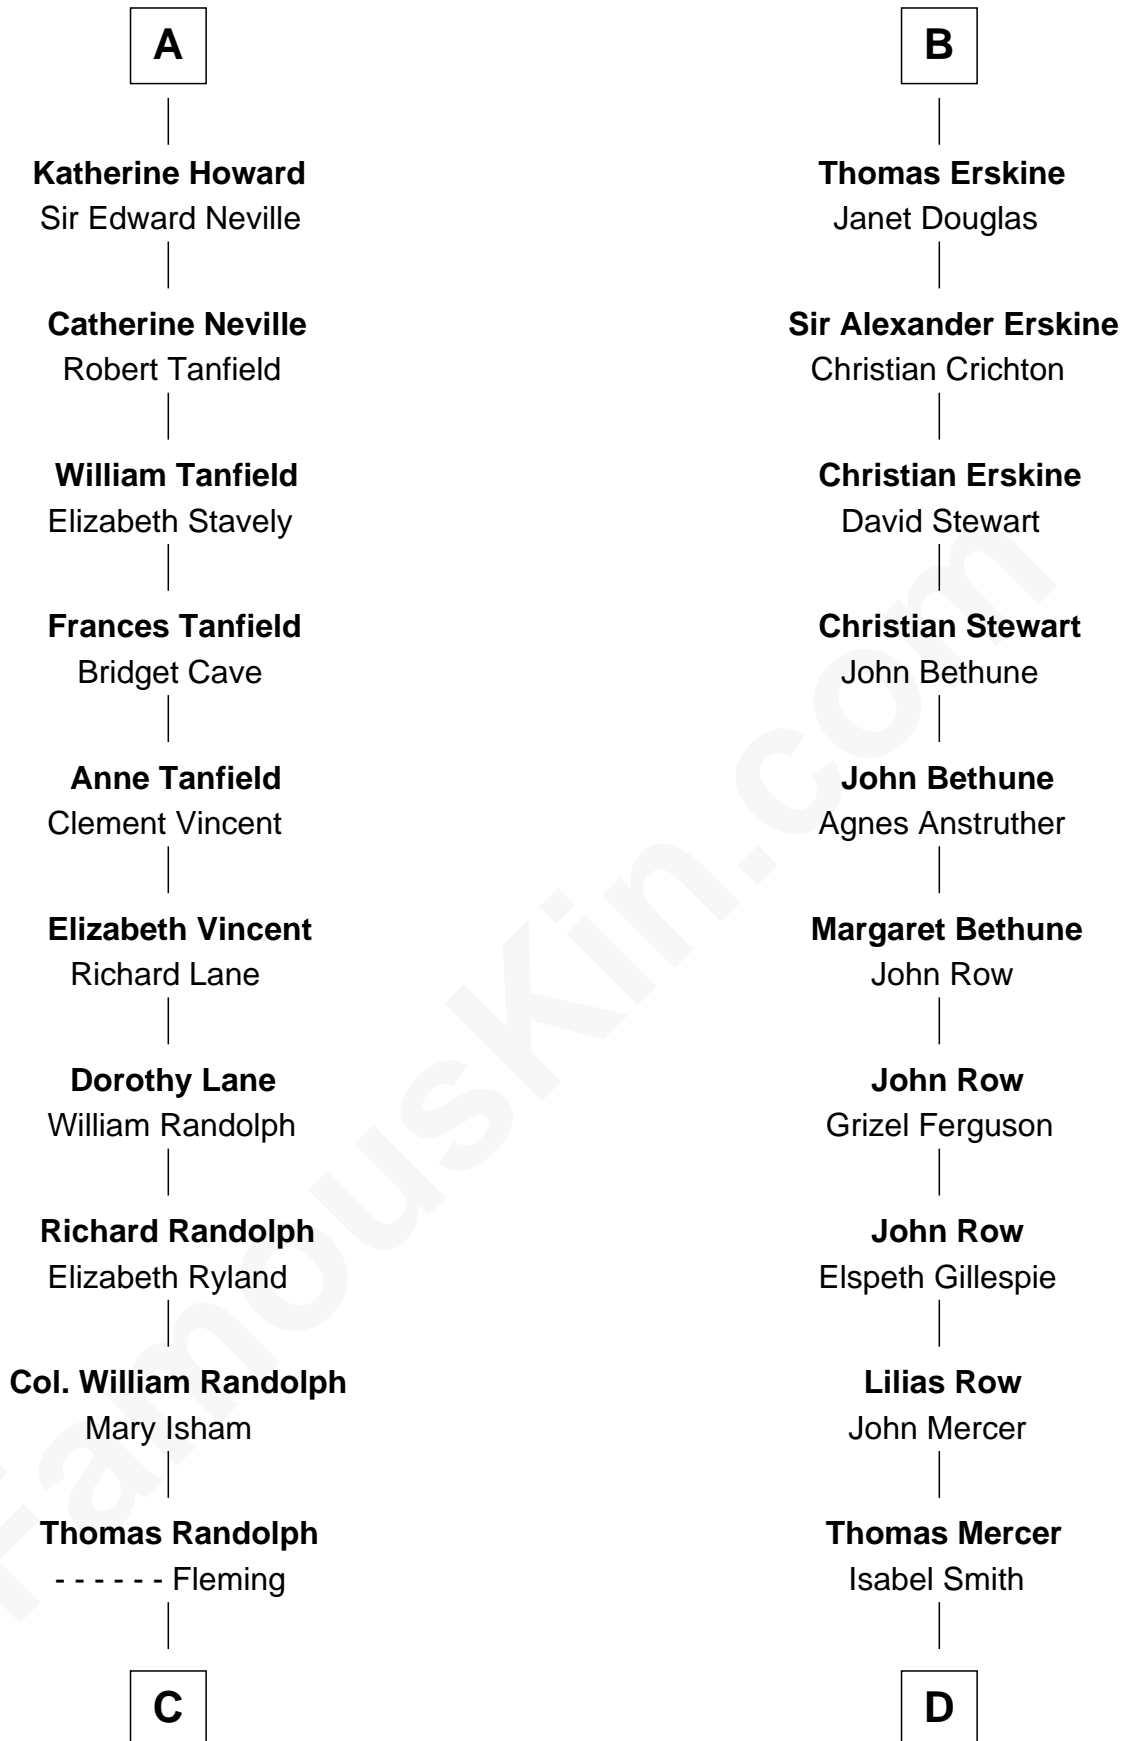

FamousKin.com

Relationship Chart of

John Marshall

4th Chief Justice of the U.S. Supreme Court

18th cousin 1 time removed of

General Hugh Mercer
American Revolution

C

Mary Isham Randolph

Rev. James Keith

Mary Randolph Keith

Col. Thomas Marshall

John Marshall

U.S. Supreme Court Chief Justice

D

William Mercer

Anne Munro