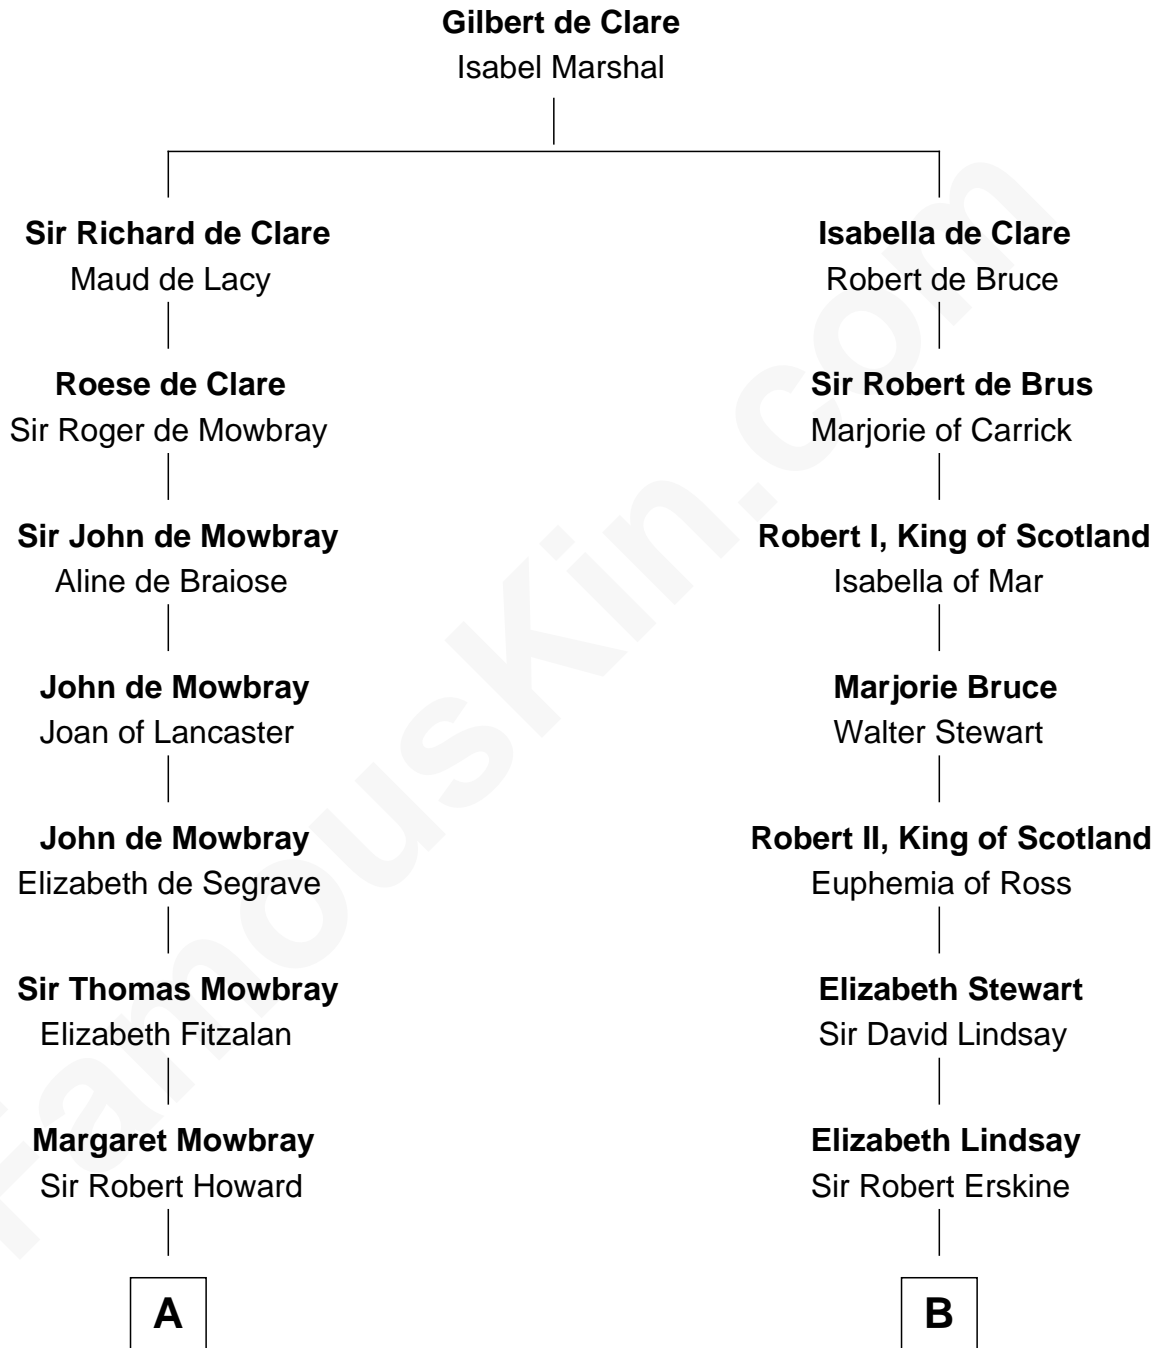

FamousKin.com

Relationship Chart of

John Marshall

4th Chief Justice of the U.S. Supreme Court

18th cousin 1 time removed of

General Hugh Mercer
American Revolution

C

Mary Isham Randolph

General Hugh Mercer

American Revolution

FamousKin.com