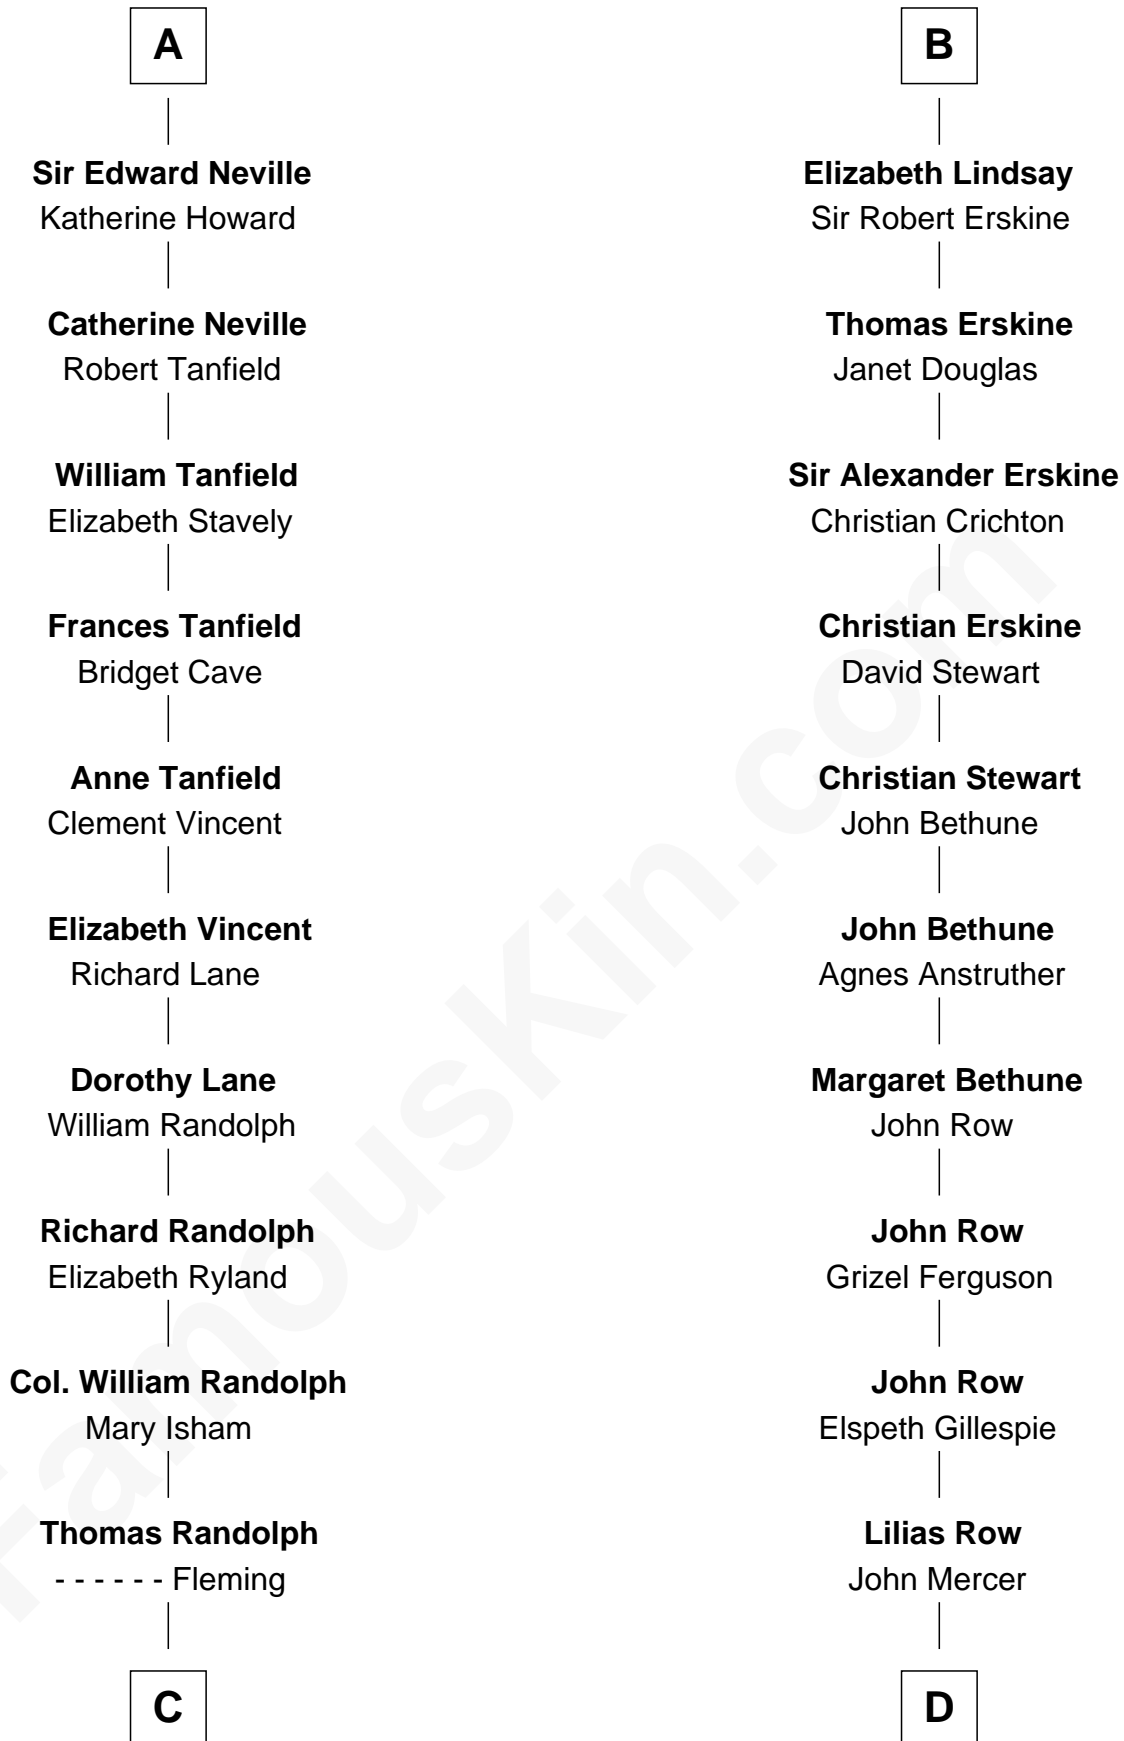

FamousKin.com

Relationship Chart of John Marshall

4th Chief Justice of the U.S. Supreme Court

19th cousin of

General Hugh Mercer
American Revolution

Sir William Marshal

Isabel de Clare

C

Mary Isham Randolph

Rev. James Keith

Mary Randolph Keith

Col. Thomas Marshall

John Marshall

U.S. Supreme Court Chief Justice

D

Thomas Mercer