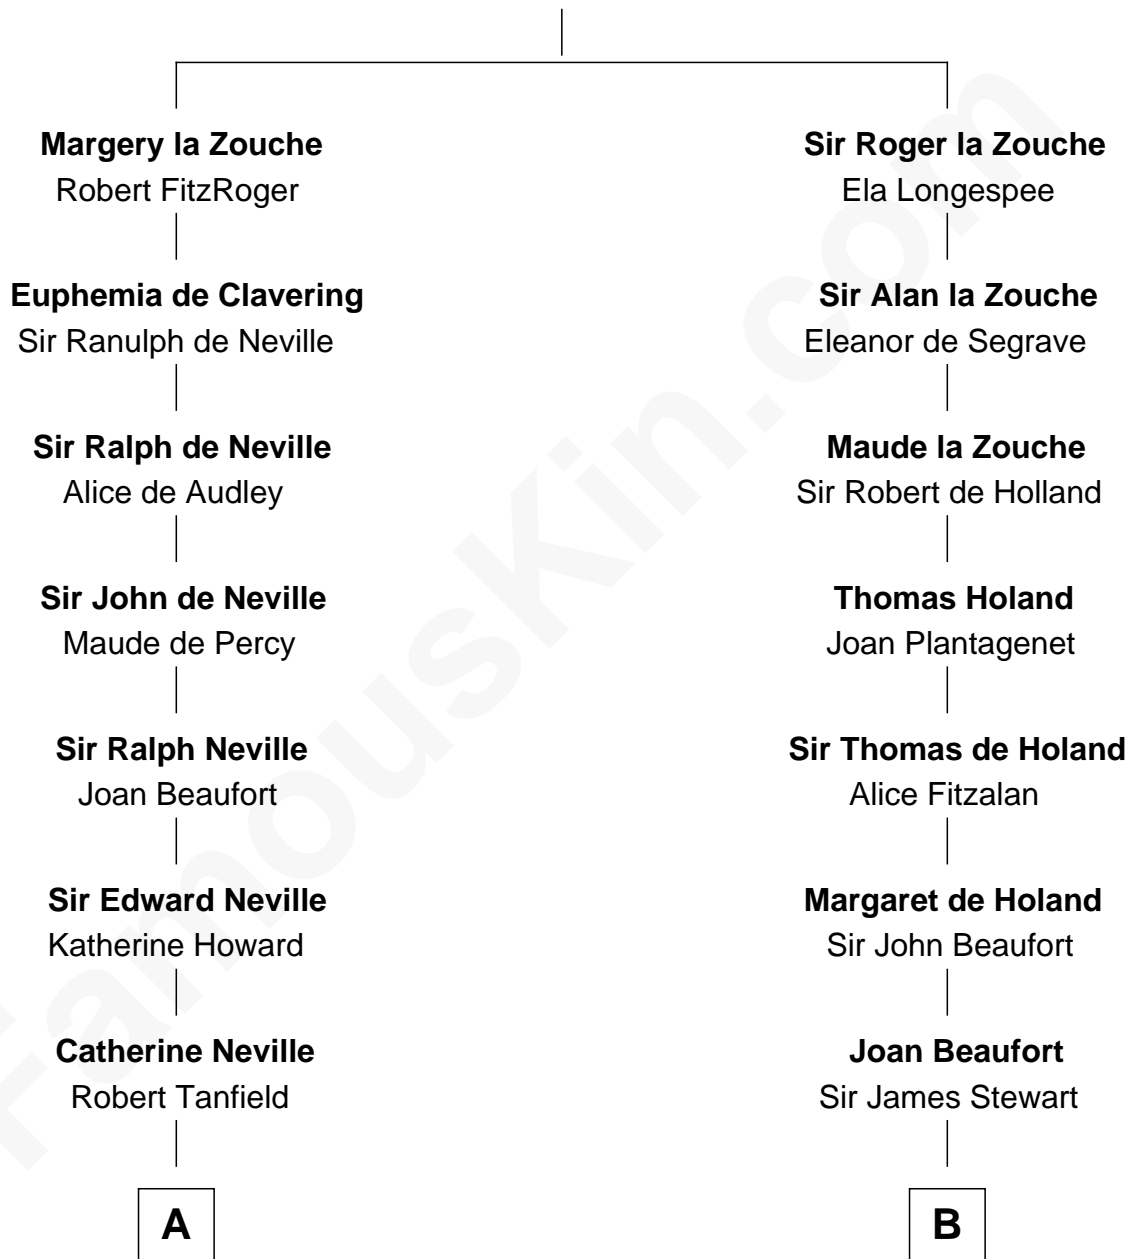

FamousKin.com

Relationship Chart of

John Marshall

4th Chief Justice of the U.S. Supreme Court

17th cousin 4 times removed of

Johnny Mercer

Songwriter and Co-Founder of Capitol Records

Alan la Zouche

Ellen de Quincy

C

Louisa Griffin
Col. Hugh Mercer

Gen. Hugh Weedon Mercer
Mary Stiles Anderson

George Anderson Mercer
Nanny Maury Herndon

George Anderson Mercer
Lillian Elizabeth Ciucevich

Johnny Mercer
Co-Founder of Capitol Records