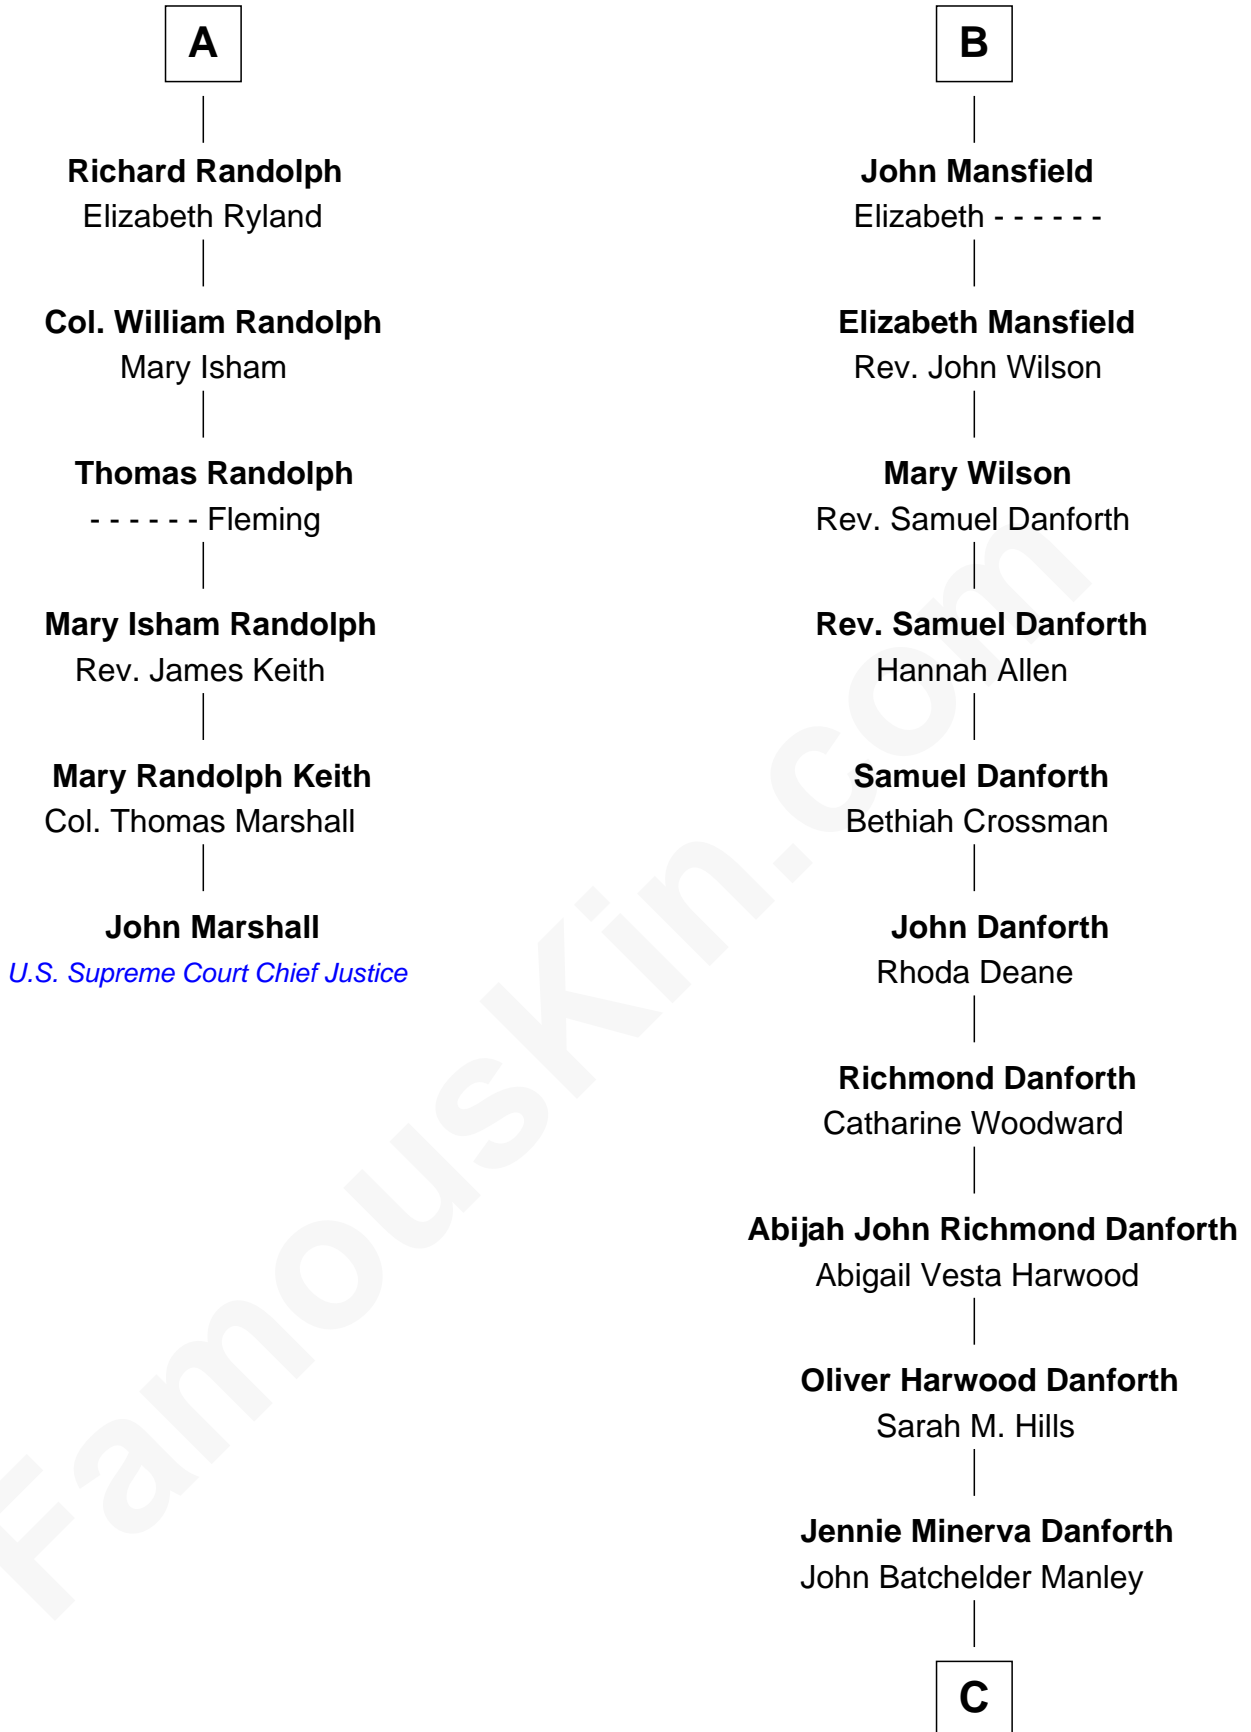

FamousKin.com

Relationship Chart of

John Marshall

4th Chief Justice of the U.S. Supreme Court

12th cousin 7 times removed of

Zach Snyder
Filmmaker

C

Helen Danforth Manley

Dr. Edgar Earl Reeves

Marsha Manley Reeves

Charles Edward Snyder

Zach Snyder

Filmmaker

FamousKin.com