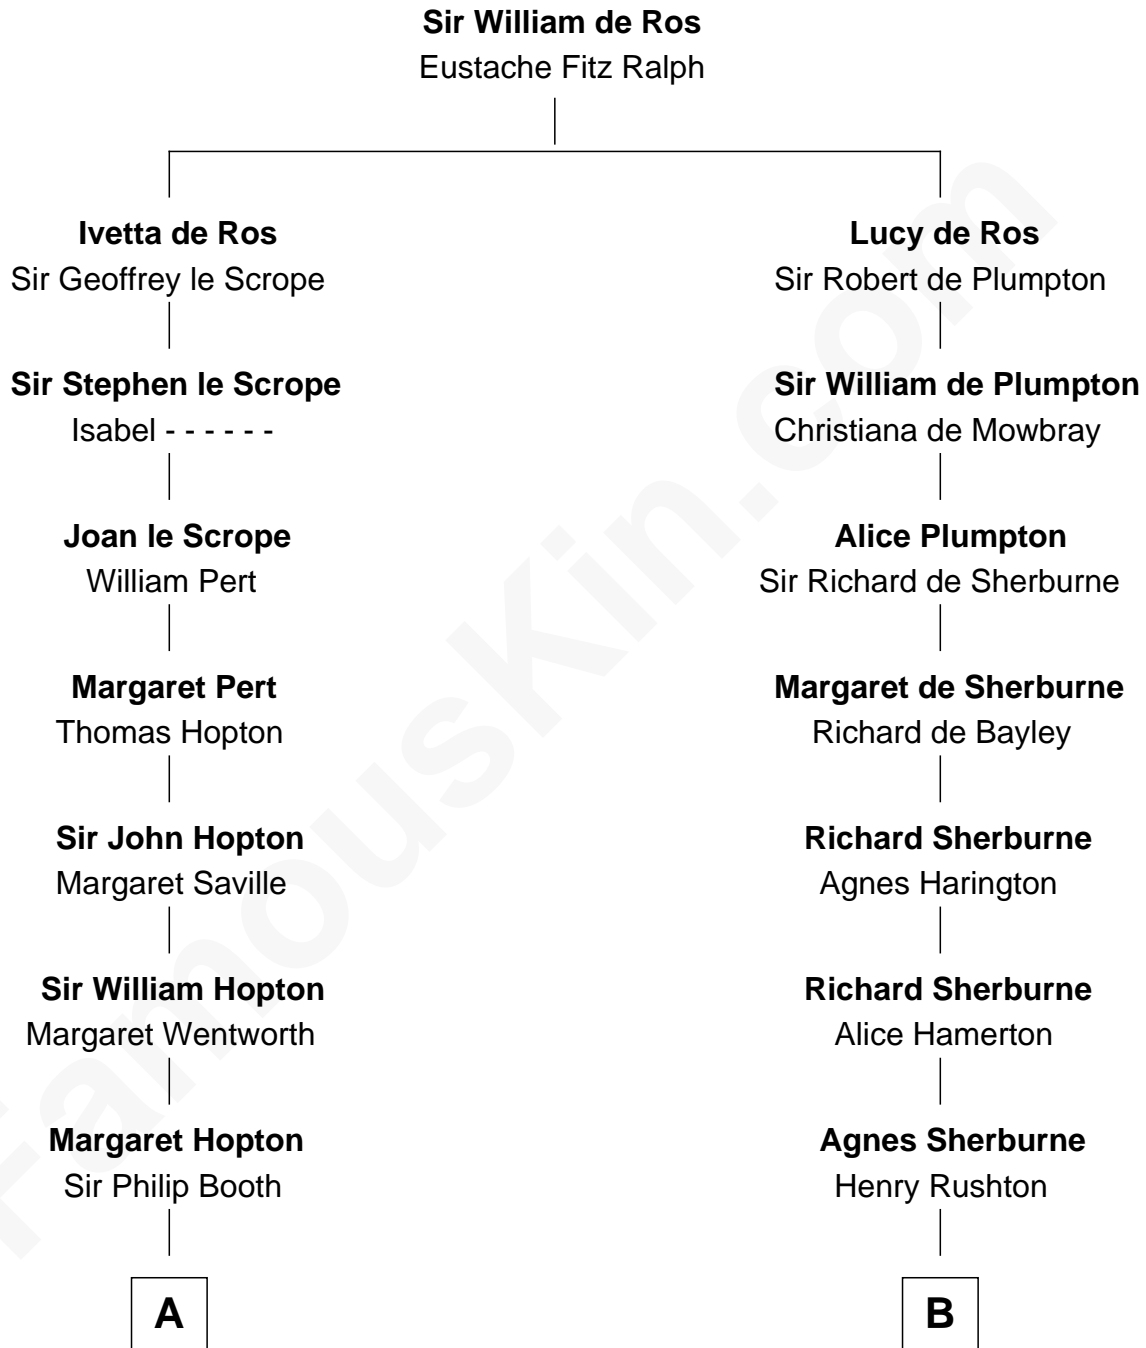

FamousKin.com

Relationship Chart of

John Marshall

4th Chief Justice of the U.S. Supreme Court

17th cousin 4 times removed of

Bing Crosby

Singer and Movie Actor

C

—
Ruby Foster

Nathaniel Crosby

—
Nathaniel Crosby

Mary Lincoln

—
Nathaniel Crosby

Cordelia Jane Smith

—
Harry Lincoln Crosby

Catherine Harrigan