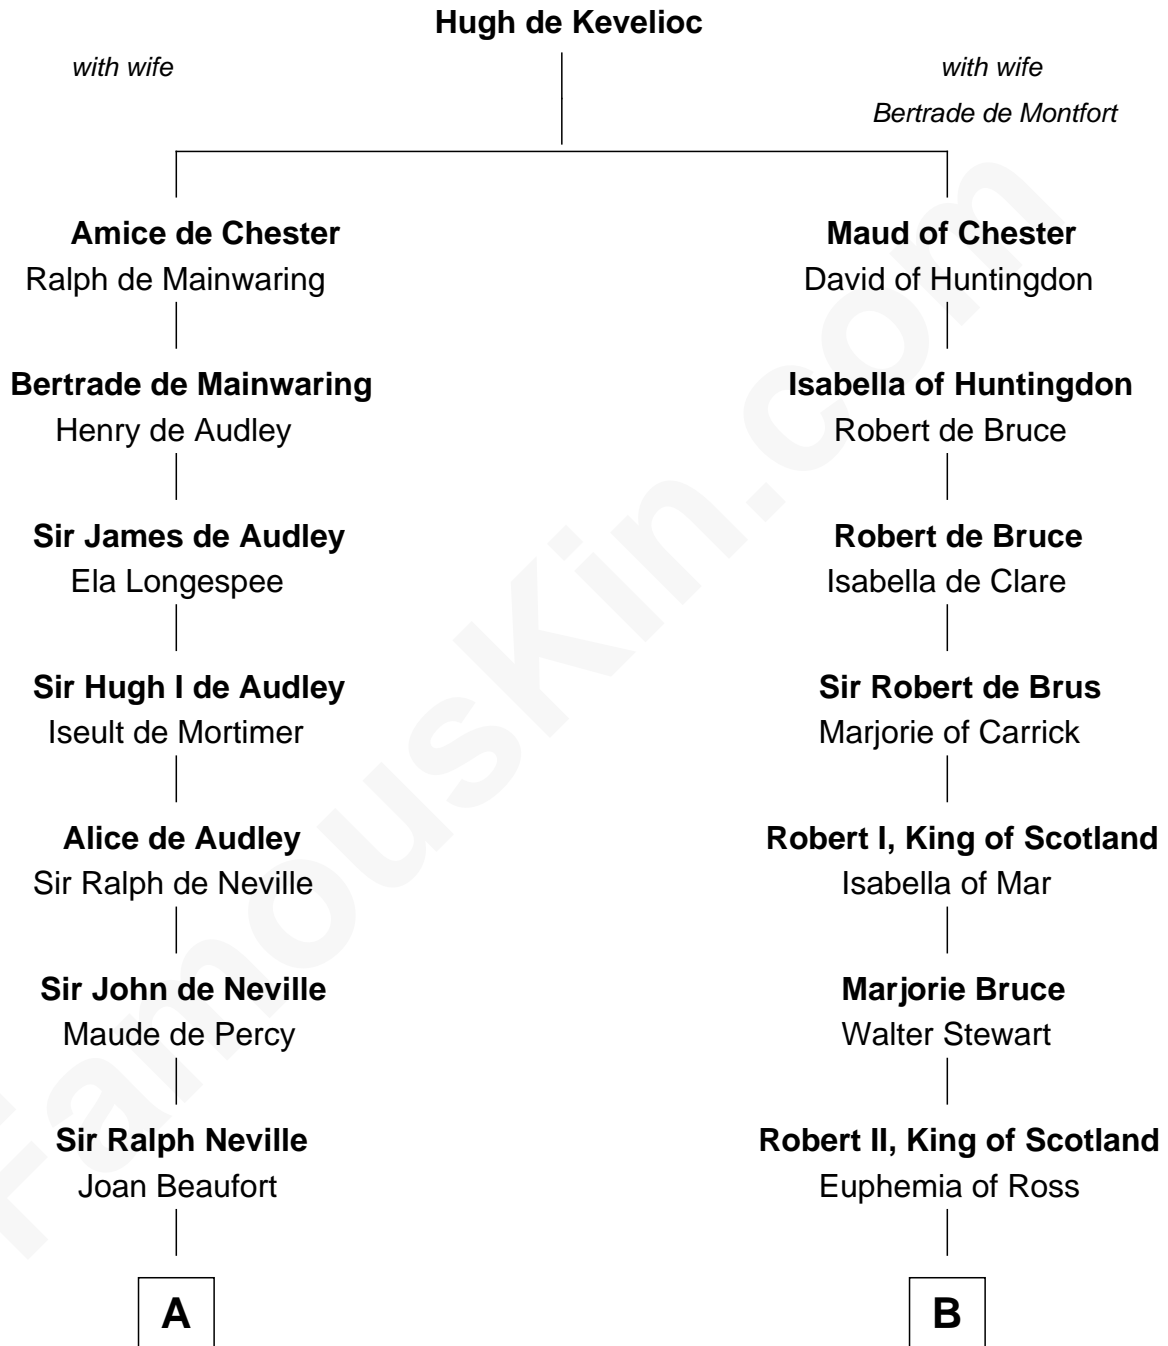

FamousKin.com

Relationship Chart of

John Marshall

4th Chief Justice of the U.S. Supreme Court

18th cousin 1 time removed of

Major John Pitcairn

British Commander at Battle of Lexington