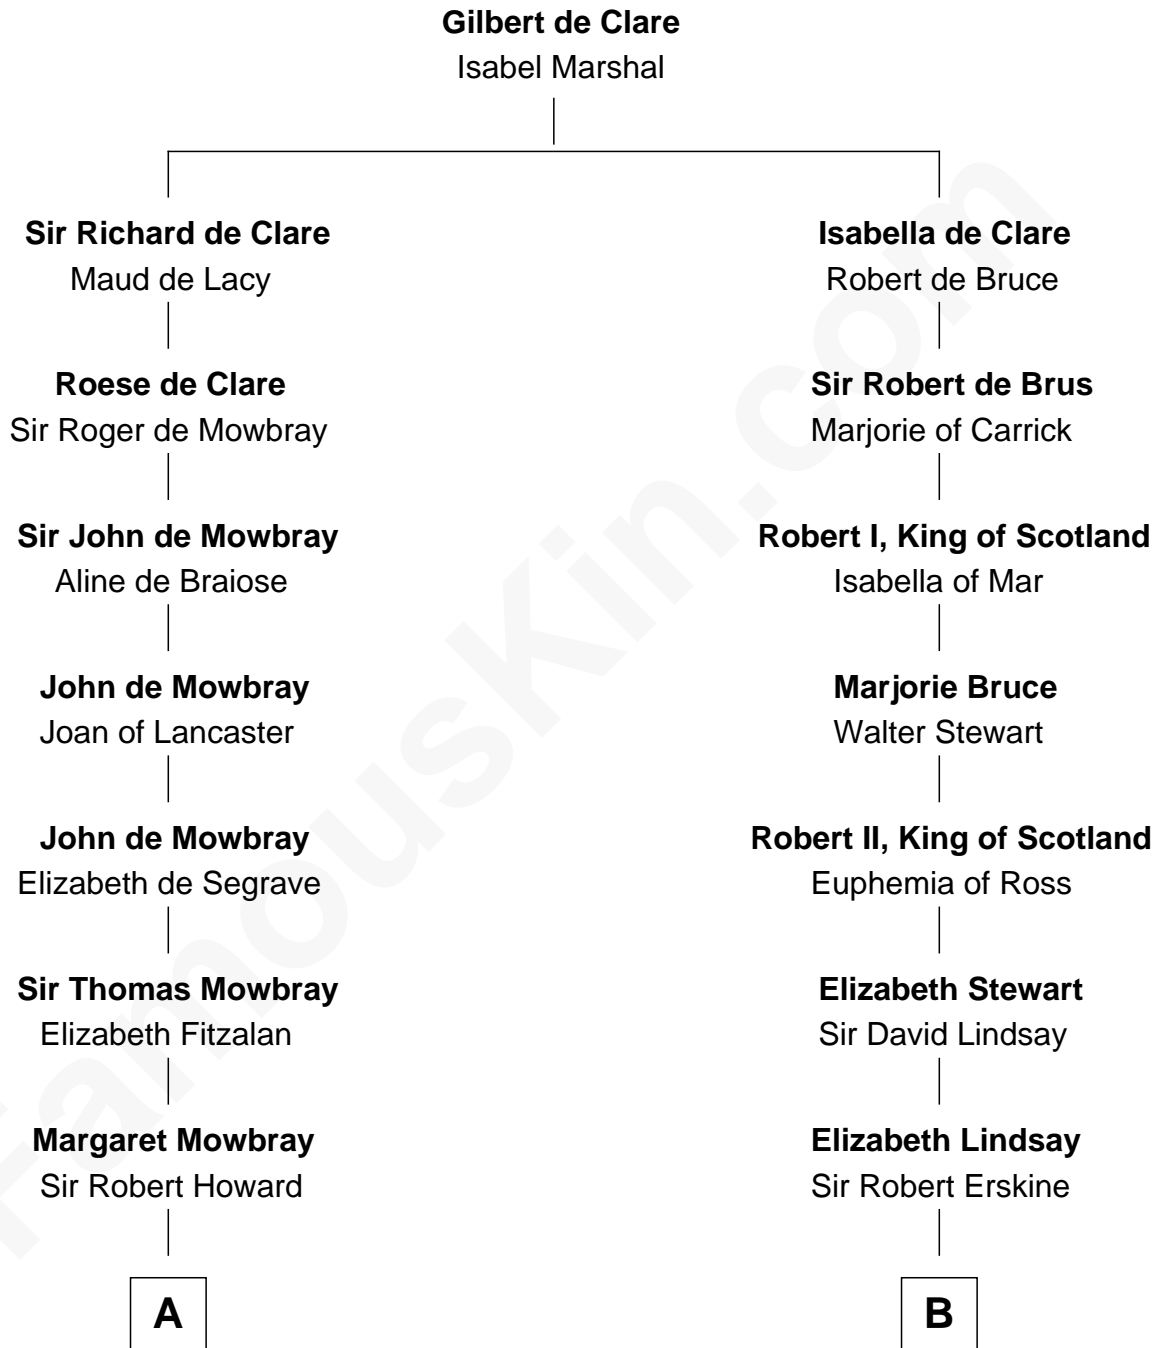

FamousKin.com

Relationship Chart of

John Marshall

4th Chief Justice of the U.S. Supreme Court

16th cousin 3 times removed of

Major John Pitcairn

British Commander at Battle of Lexington

C

—
Mary Isham Randolph

Rev. James Keith

—
Mary Randolph Keith

Col. Thomas Marshall

—
John Marshall

U.S. Supreme Court Chief Justice

FamousKin.com