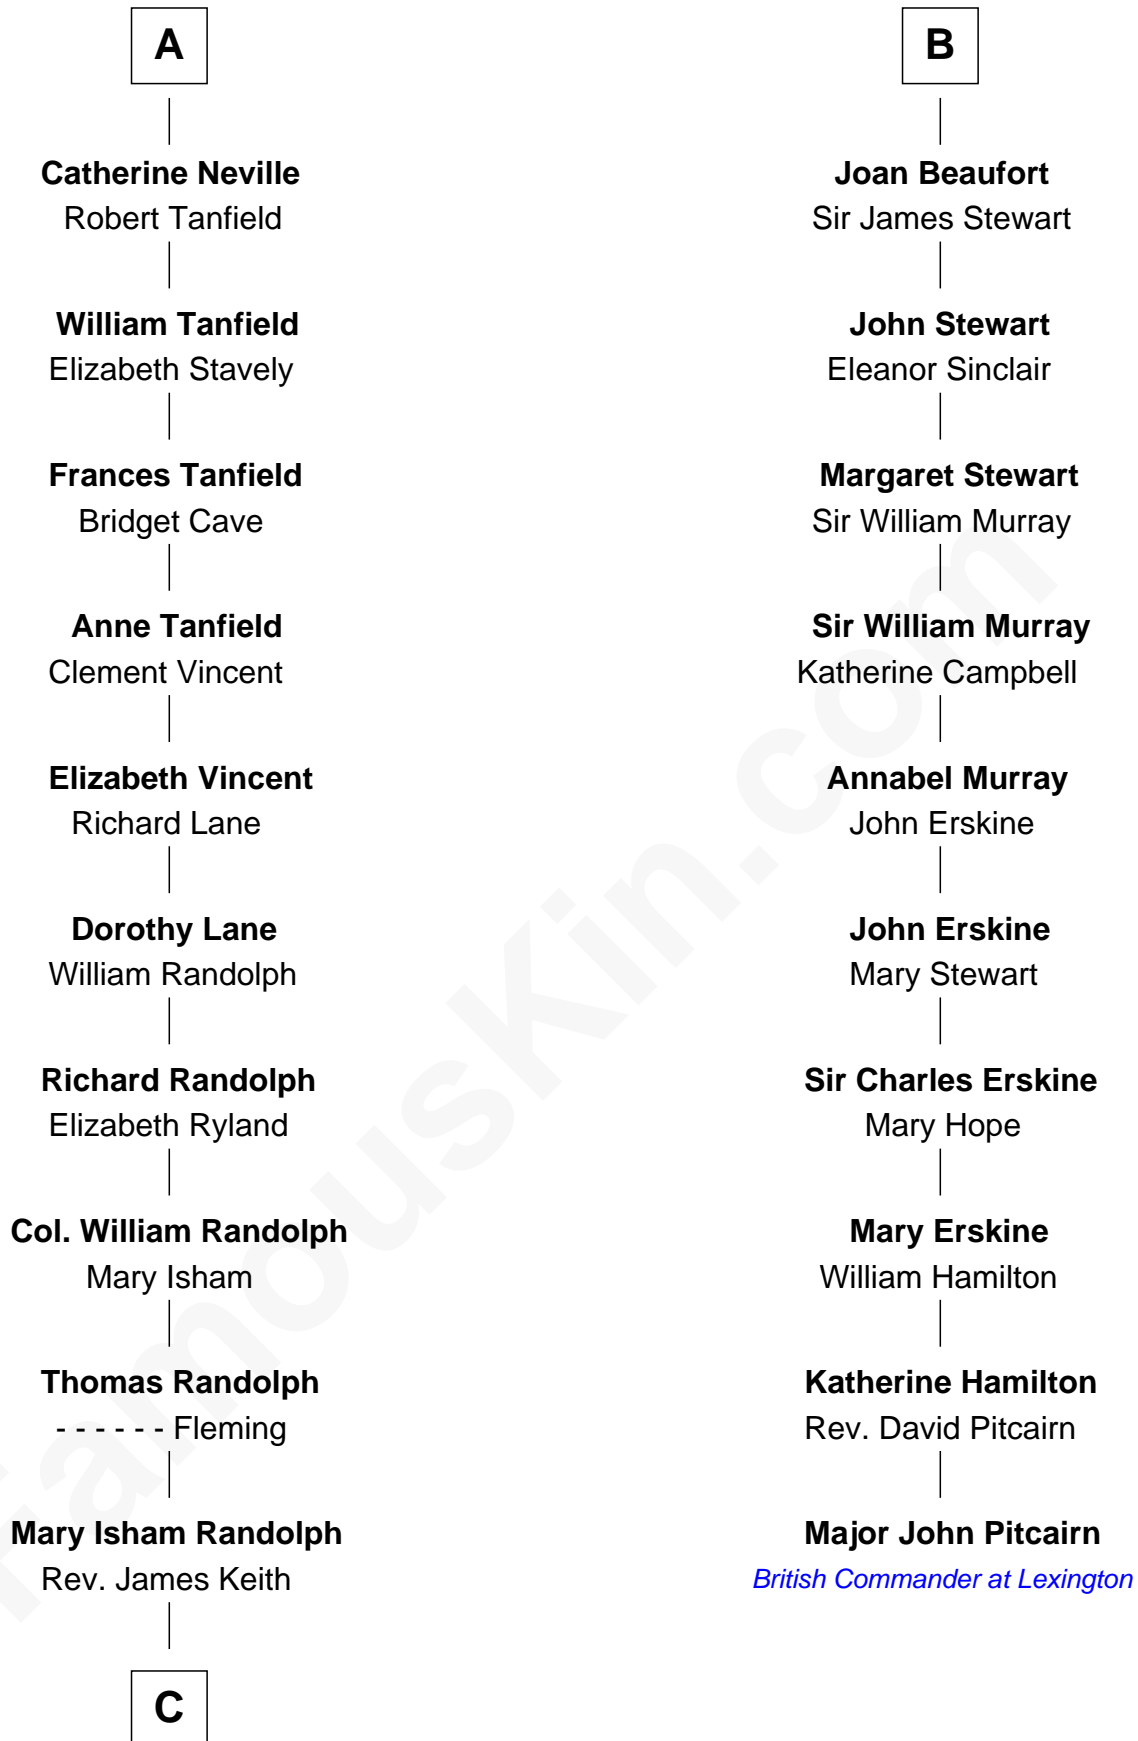

FamousKin.com

Relationship Chart of

John Marshall

4th Chief Justice of the U.S. Supreme Court

16th cousin 2 times removed of

Major John Pitcairn

British Commander at Battle of Lexington

Sir William Longespee

Ela of Salisbury

C

—
Mary Randolph Keith
Col. Thomas Marshall

—
John Marshall
U.S. Supreme Court Chief Justice

FamousKin.com