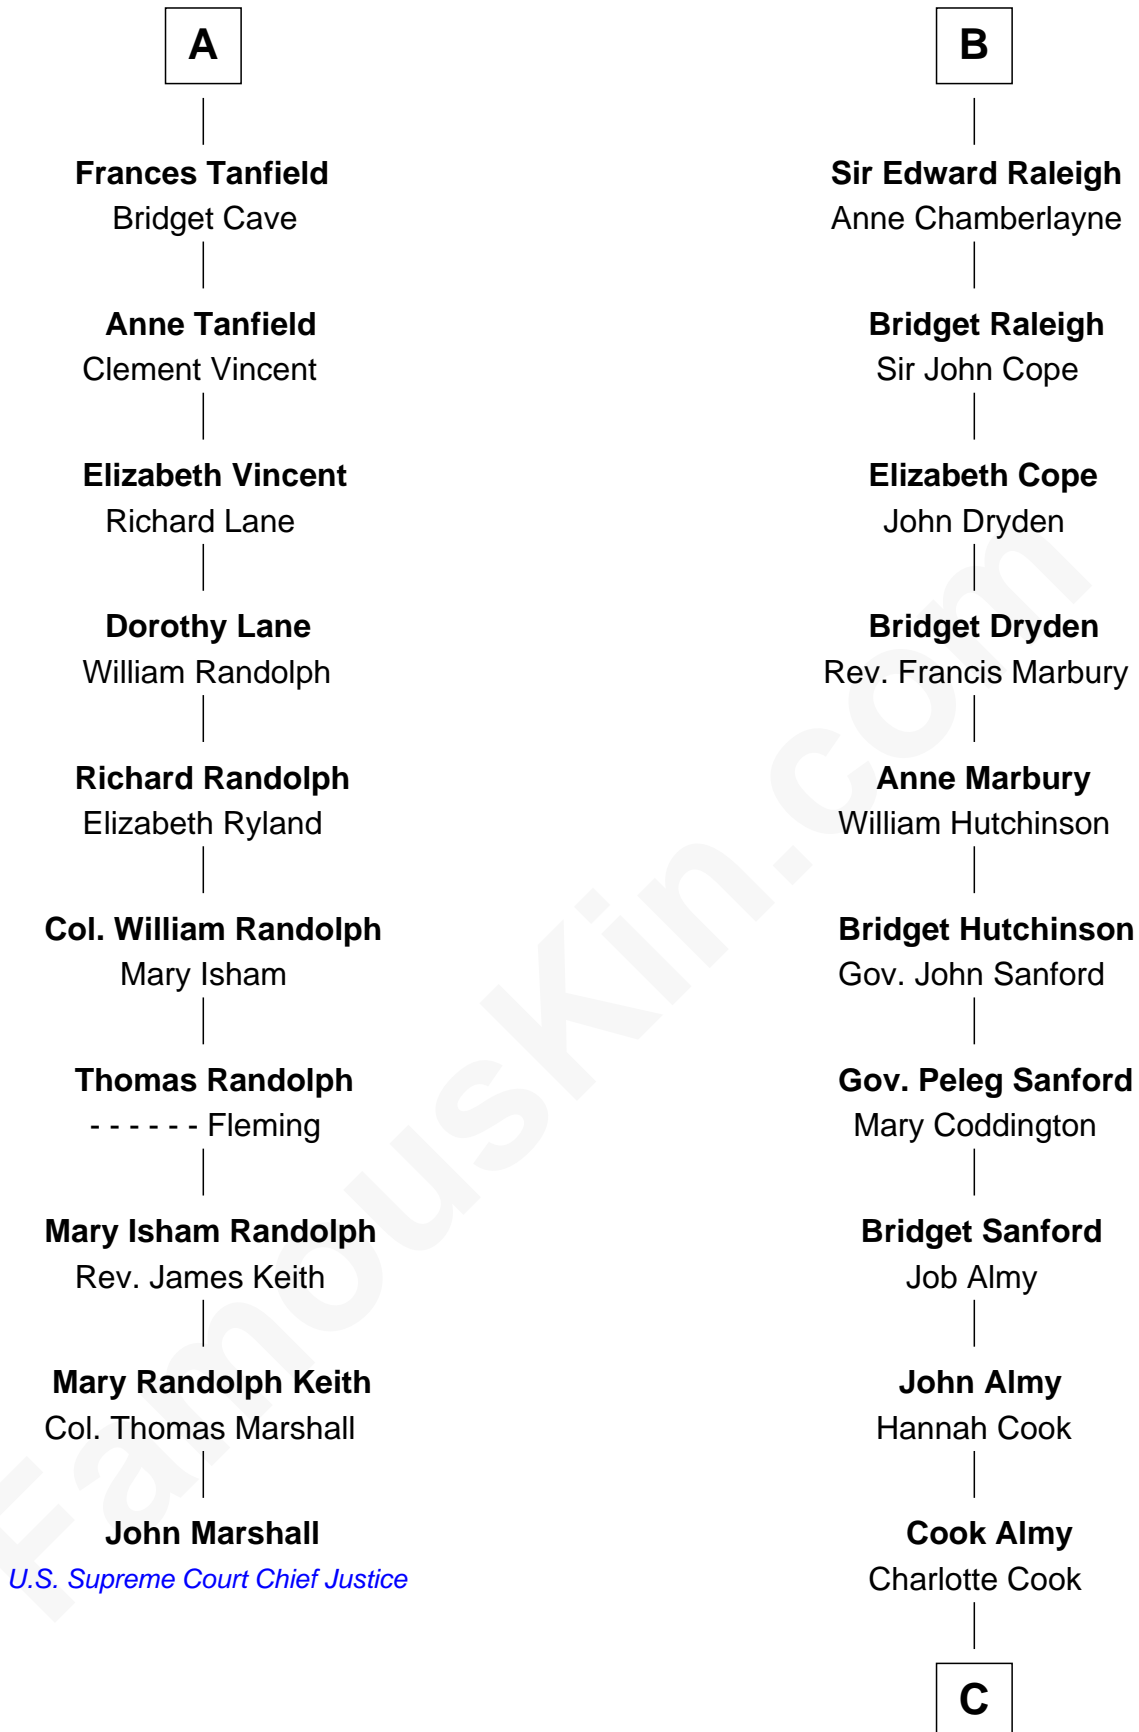

FamousKin.com

Relationship Chart of

John Marshall

4th Chief Justice of the U.S. Supreme Court

16th cousin 5 times removed of

Marilyn Monroe

Actress, Model, and Singer

Humphrey de Bohun
Elizabeth Plantagenet

Sir William de Bohun
Elizabeth de Badlesmere

Elizabeth de Bohun
Sir Richard Fitzalan

Elizabeth Fitzalan
Sir Thomas Mowbray

Margaret Mowbray
Sir Robert Howard

Katherine Howard
Sir Edward Neville

Catherine Neville
Robert Tanfield

William Tanfield
Elizabeth Stavely

A

Eleanor de Bohun
Sir James le Boteler

Pernel le Boteler
Sir Gilbert Talbot

Sir Richard Talbot
Ankaret le Strange

Mary Talbot
Sir Thomas Greene

Sir Thomas Greene
Phillippa Ferrers

Elizabeth Greene
William Raleigh

Sir Edward Raleigh
Margaret Verney

B

C

Samuel Elam Almy

Susan Bateman

Susan Bateman Almy

Charles Adams Gifford