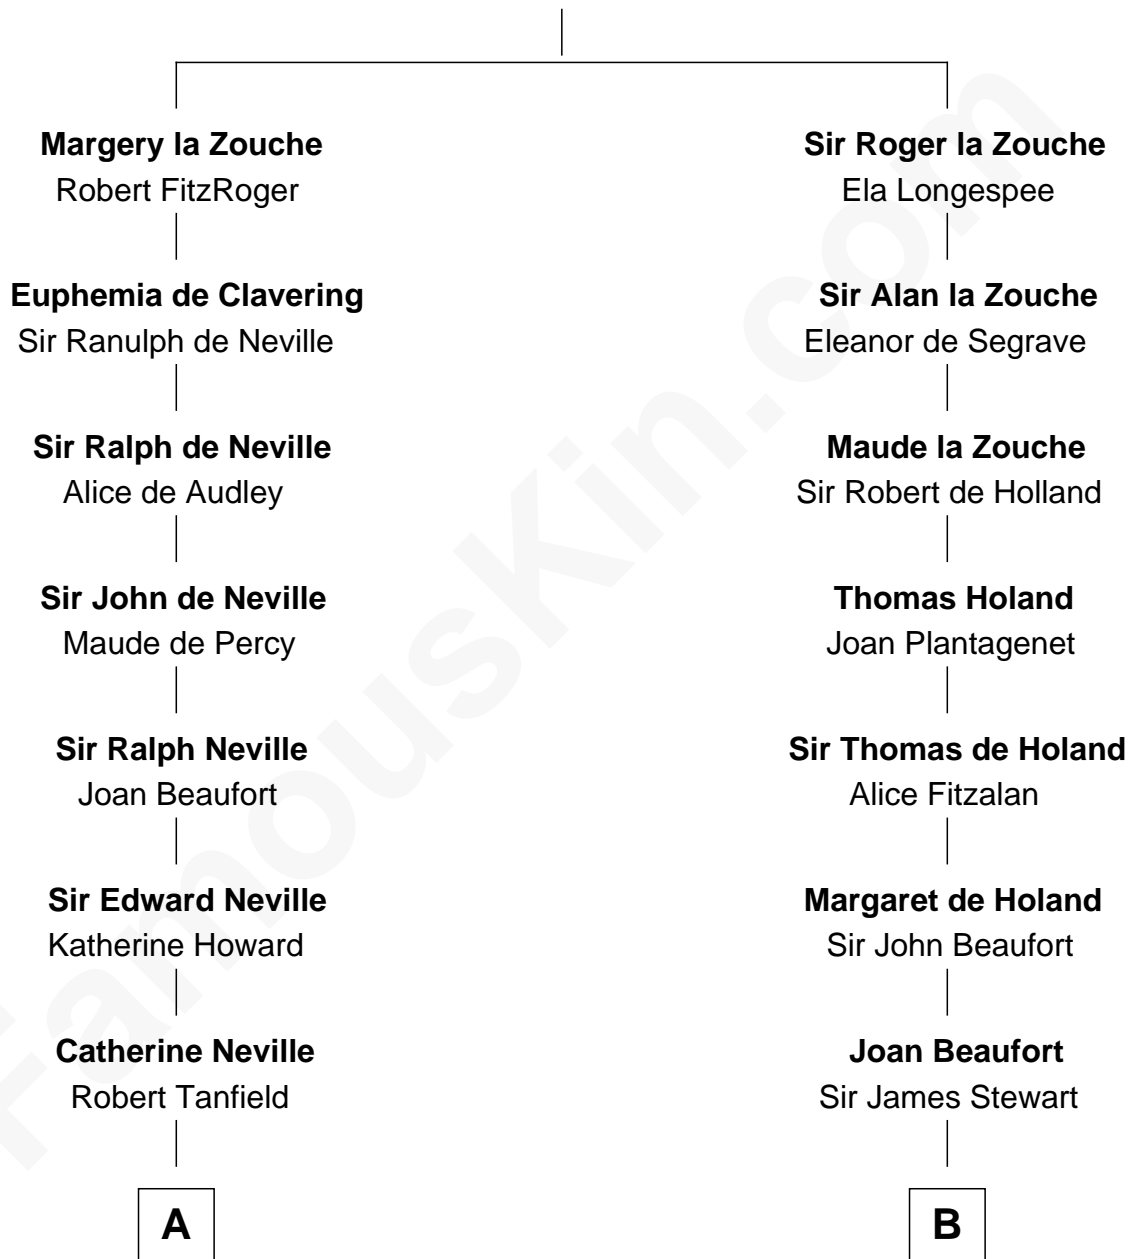

FamousKin.com

Relationship Chart of

John Marshall

4th Chief Justice of the U.S. Supreme Court

17th cousin 2 times removed of

Noel Coward

Playwright, Actor, and Songwriter

Alan la Zouche

Ellen de Quincy

C

Henry Gordon Veitch

Mary Kathleen Synch

Violet Agnes Veitch

Arthur Sabin Coward

Noel Coward

Playwright, Actor, and Songwriter