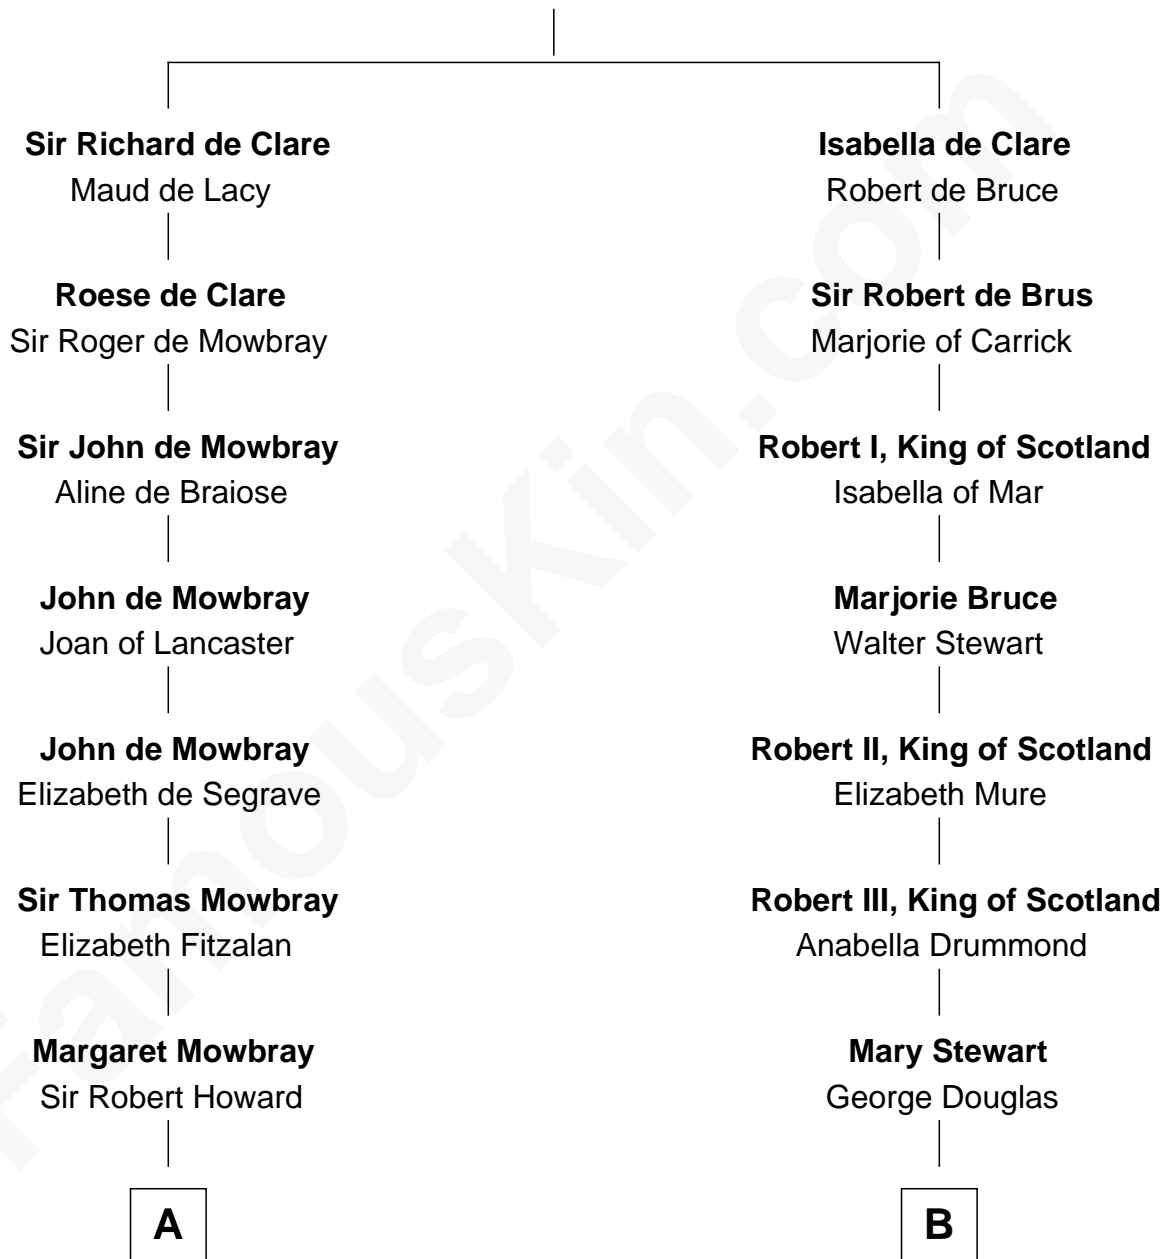

FamousKin.com Relationship Chart of

John Marshall

4th Chief Justice of the U.S. Supreme Court

19th cousin 1 time removed of

Noel Coward

Playwright, Actor, and Songwriter

Gilbert de Clare

Isabel Marshal

C

Mary Isham Randolph

Rev. James Keith

Mary Randolph Keith

Col. Thomas Marshall

John Marshall

U.S. Supreme Court Chief Justice

D

Henry Veitch

Margaret Harrison

Henry Gordon Veitch

Mary Kathleen Synch

Violet Agnes Veitch

Arthur Sabin Coward

Noel Coward

Playwright, Actor, and Songwriter