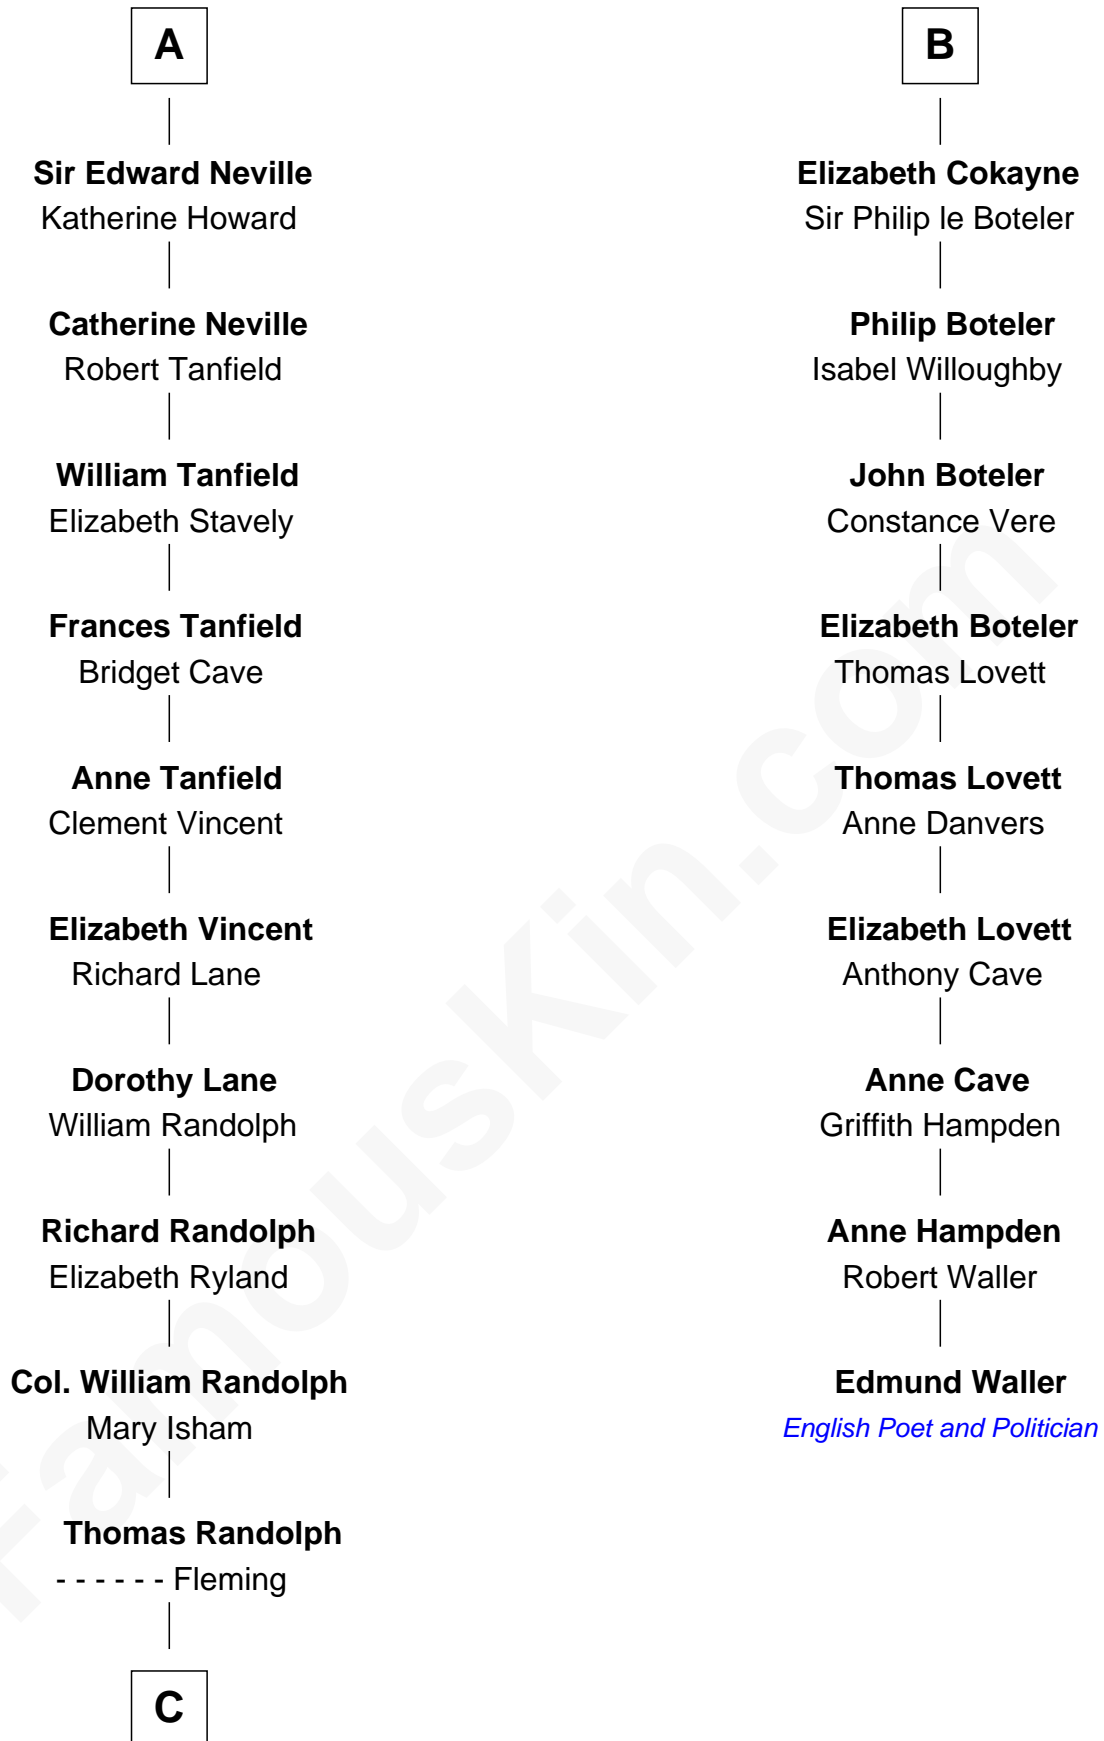

FamousKin.com Relationship Chart of

John Marshall

4th Chief Justice of the U.S. Supreme Court

15th cousin 4 times removed of

Edmund Waller

English Poet and Politician

C

—
Mary Isham Randolph

Rev. James Keith

—
Mary Randolph Keith

Col. Thomas Marshall

—
John Marshall

U.S. Supreme Court Chief Justice

FamousKin.com