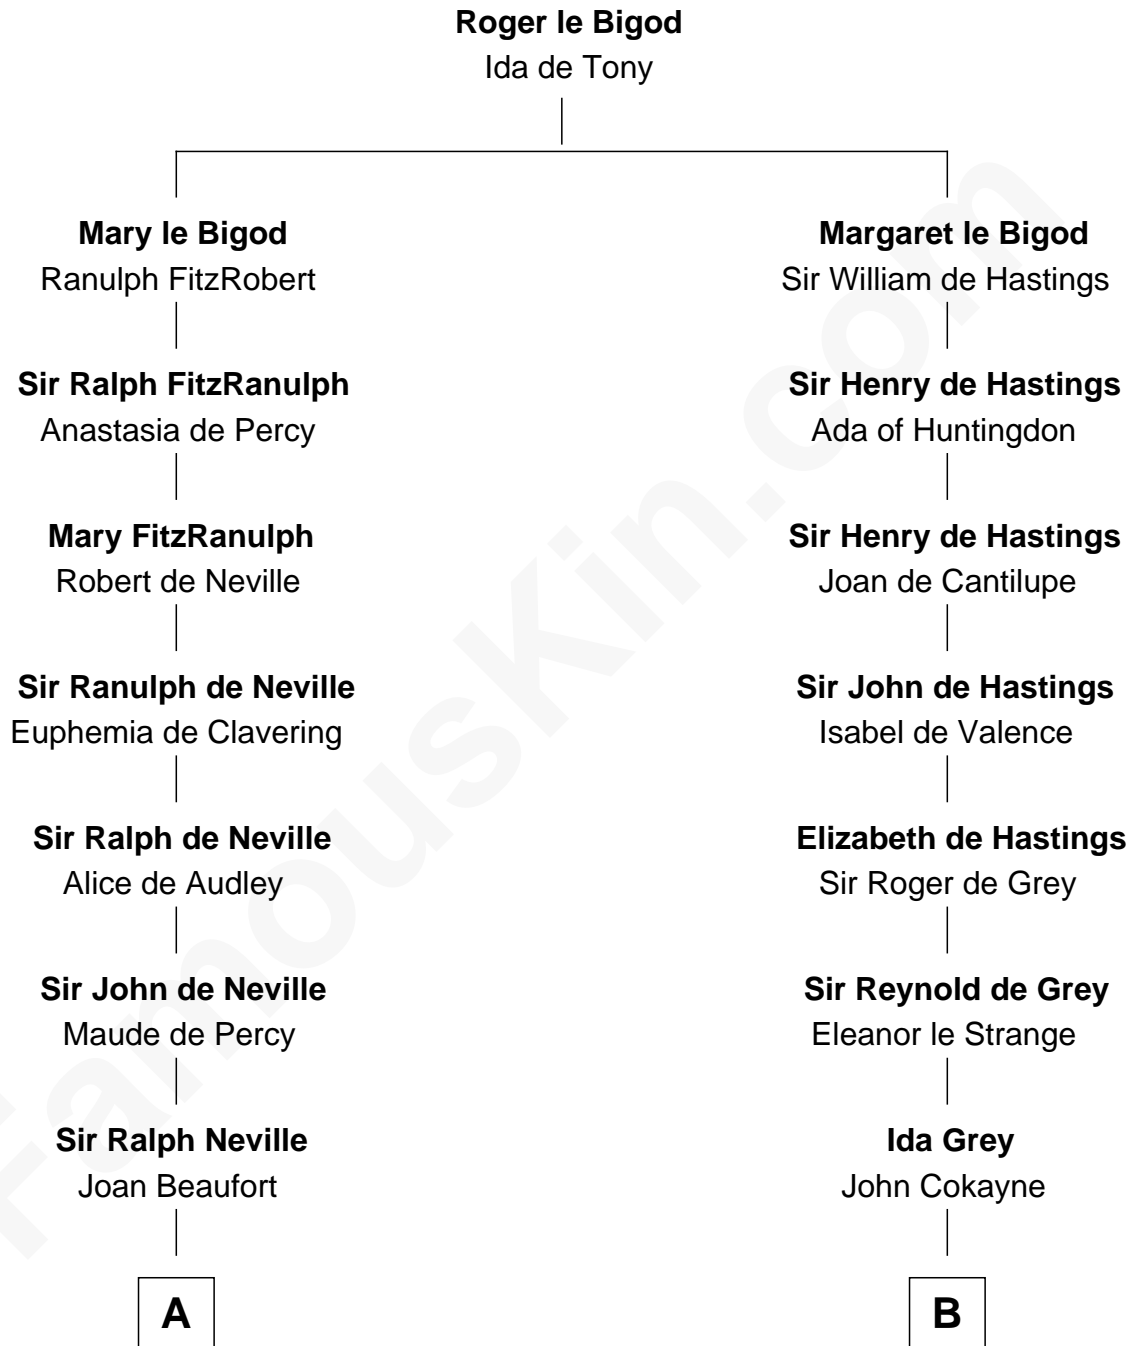

FamousKin.com Relationship Chart of

John Marshall

4th Chief Justice of the U.S. Supreme Court

15th cousin 4 times removed of

Edmund Waller

English Poet and Politician

C

—
Mary Isham Randolph

Rev. James Keith

—
Mary Randolph Keith

Col. Thomas Marshall

—
John Marshall

U.S. Supreme Court Chief Justice

FamousKin.com