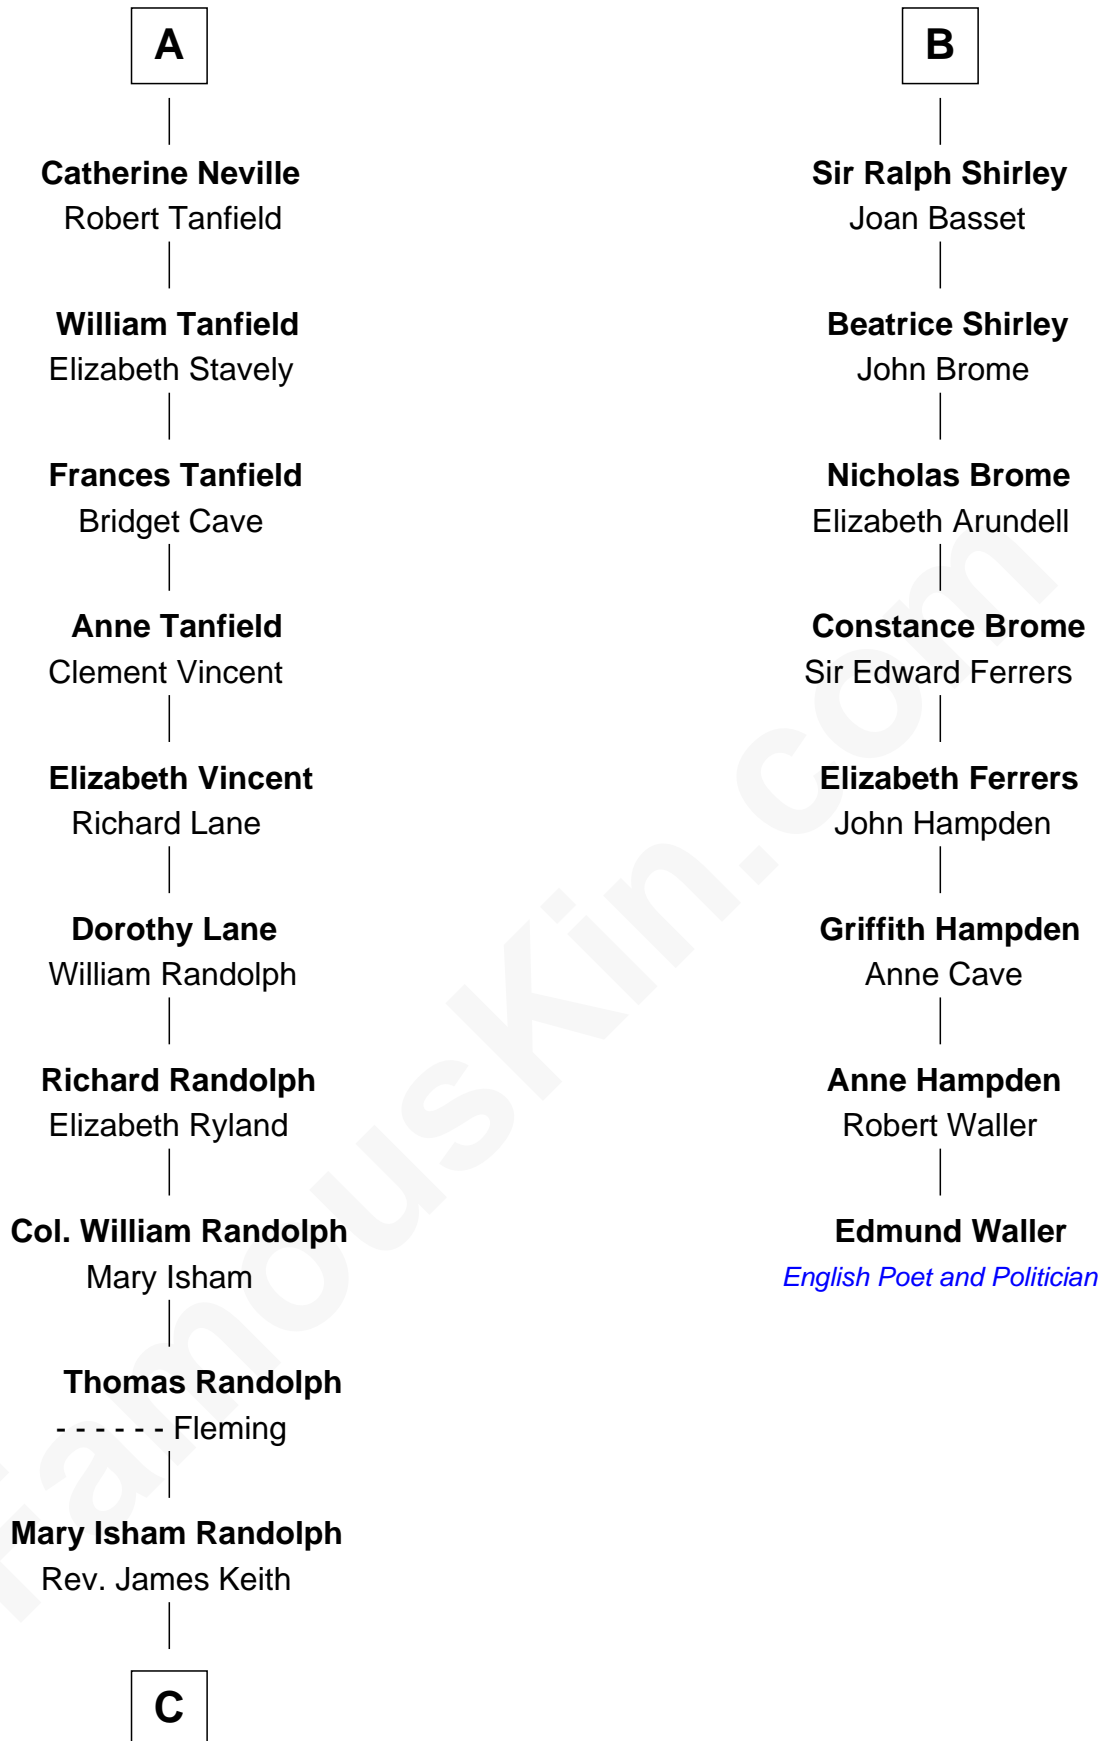

FamousKin.com Relationship Chart of

John Marshall

4th Chief Justice of the U.S. Supreme Court

14th cousin 4 times removed of

Edmund Waller

English Poet and Politician

C

—
Mary Randolph Keith
Col. Thomas Marshall