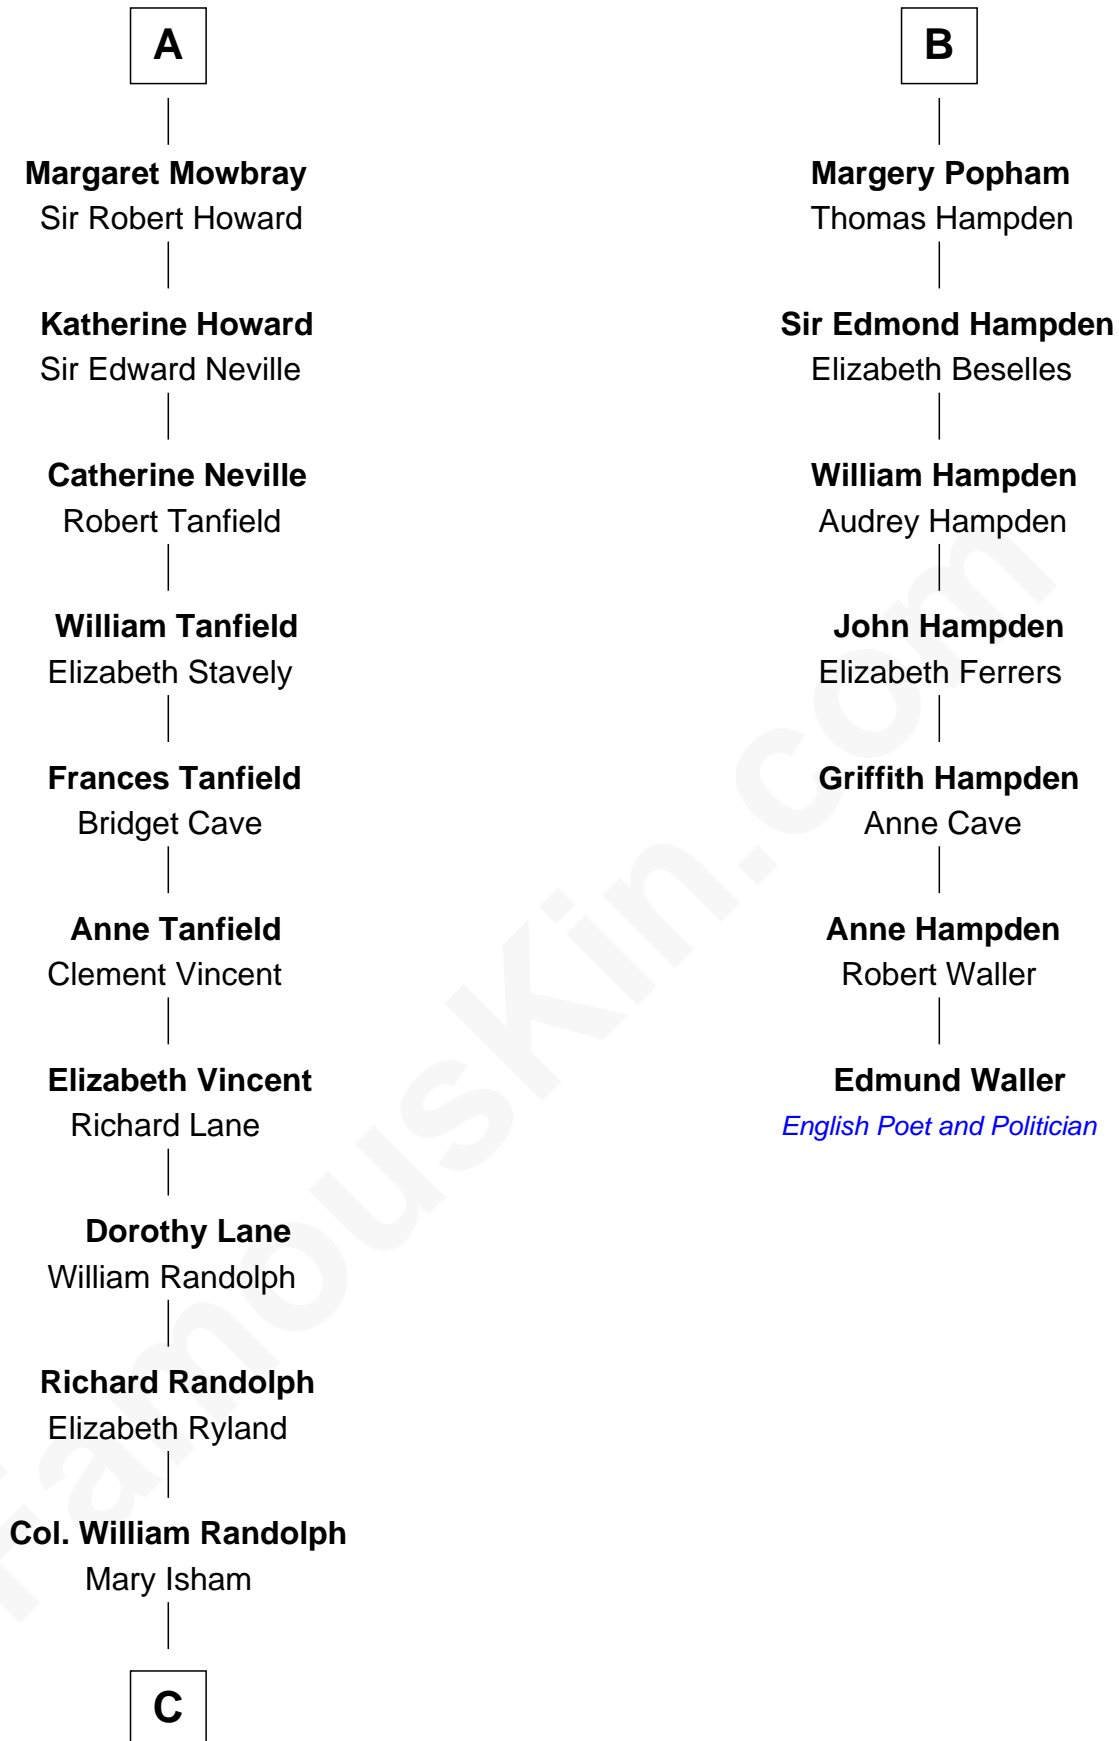

# FamousKin.com Relationship Chart of

**John Marshall**

*4th Chief Justice of the U.S. Supreme Court*

**13th cousin 7 times removed of**

**Edmund Waller**

*English Poet and Politician*

**C**

Thomas Randolph

----- Fleming

Mary Isham Randolph

Rev. James Keith

Mary Randolph Keith

Col. Thomas Marshall

**John Marshall**

*U.S. Supreme Court Chief Justice*

FamousKin.com