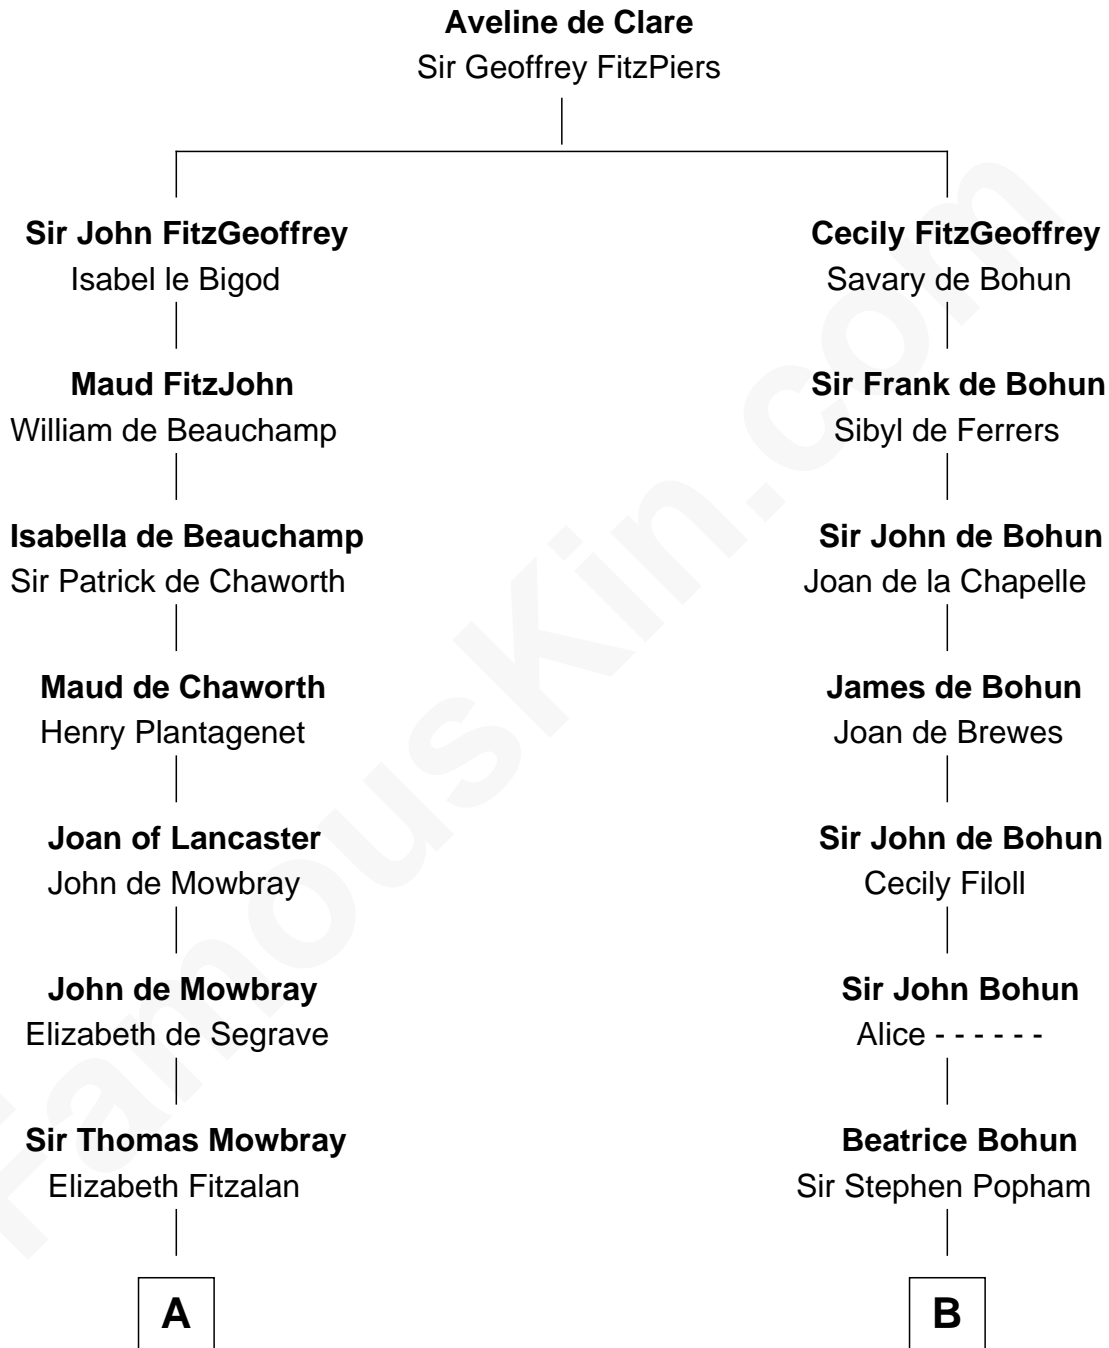

# FamousKin.com Relationship Chart of

**John Marshall**

*4th Chief Justice of the U.S. Supreme Court*

**13th cousin 7 times removed of**

**Edmund Waller**

*English Poet and Politician*

**C**

Thomas Randolph

----- Fleming

Mary Isham Randolph

Rev. James Keith

Mary Randolph Keith

Col. Thomas Marshall

**John Marshall**

*U.S. Supreme Court Chief Justice*

FamousKin.com