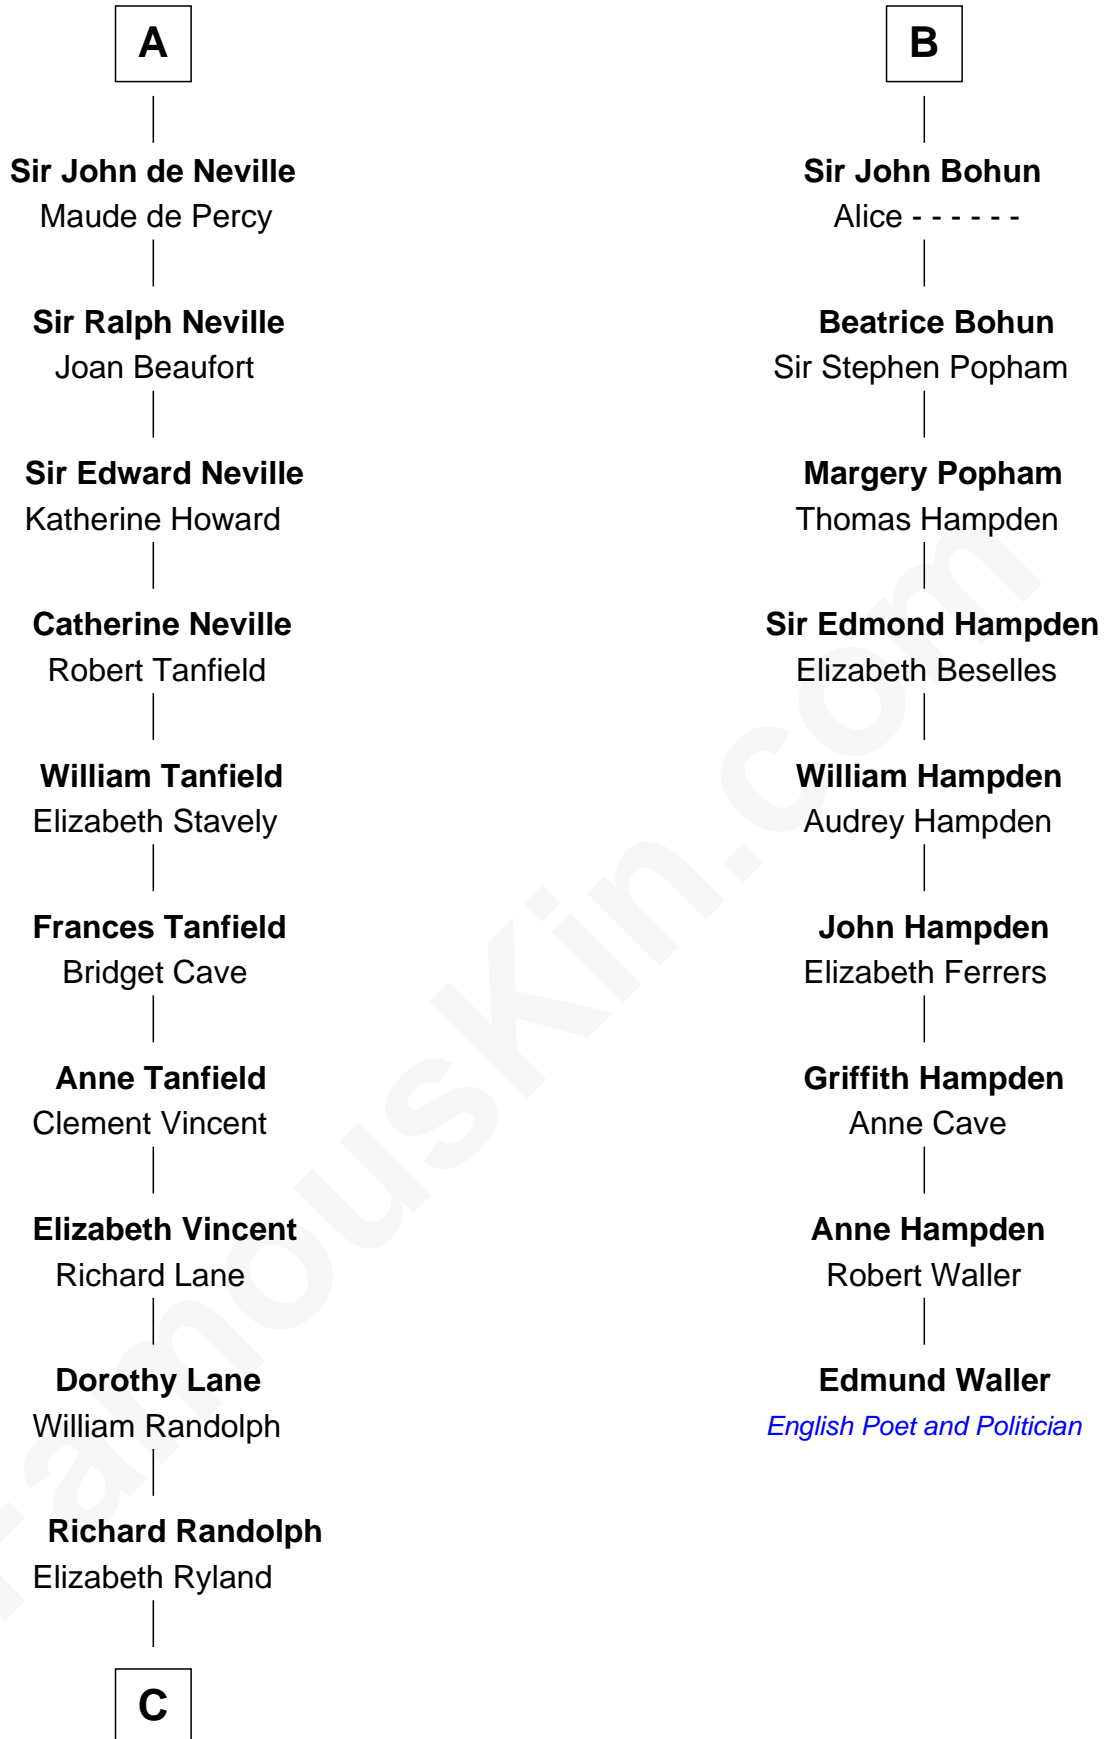

FamousKin.com

Relationship Chart of

John Marshall

4th Chief Justice of the U.S. Supreme Court

15th cousin 6 times removed of

Edmund Waller

English Poet and Politician

Walter of Salisbury

FamousKin.com