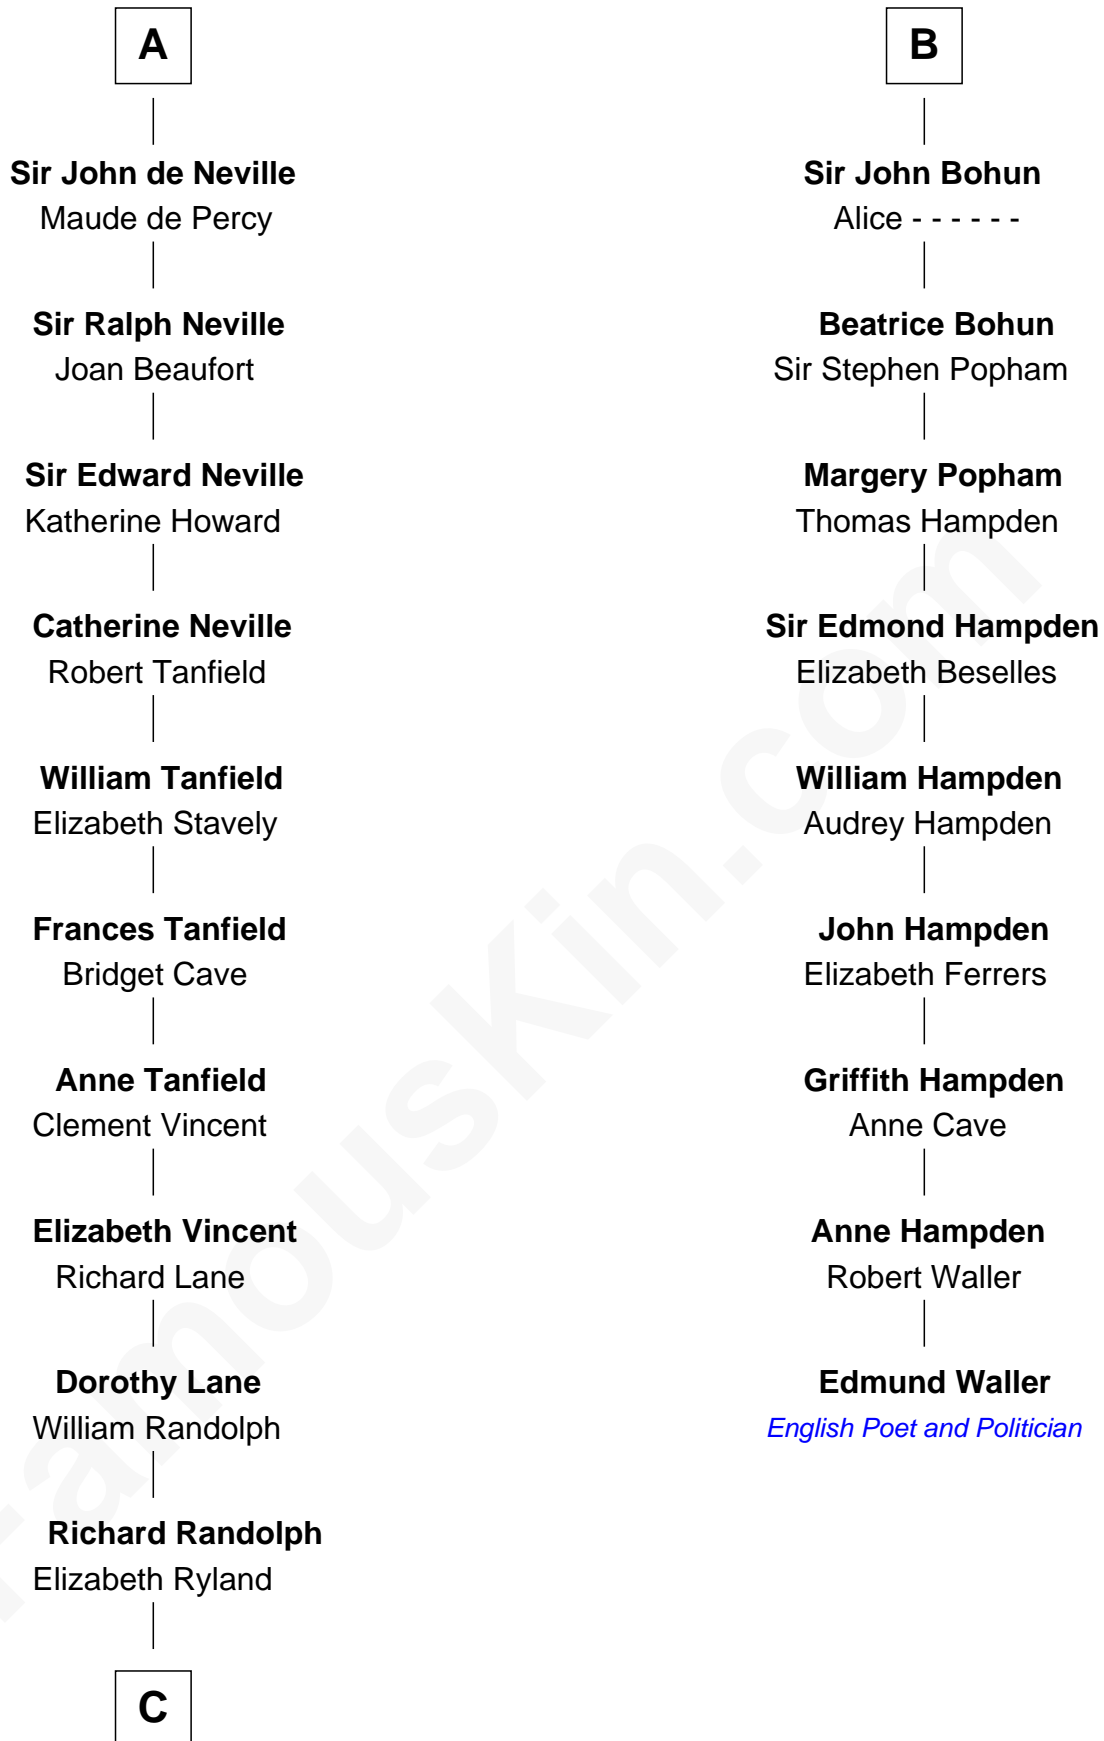

FamousKin.com

Relationship Chart of

John Marshall

4th Chief Justice of the U.S. Supreme Court

15th cousin 6 times removed of

Edmund Waller

English Poet and Politician

Dermot MacMurrough

Mor O'Toole

Aoife MacMurrough

Richard de Clare

Isabel de Clare

Sir William Marshal

Eva Marshal

William de Braiose

Maud de Braose

Aoife MacMurrough

Richard de Clare

Isabel de Clare

Sir William Marshal

Sibyl Marshal

Sir William de Ferrers

Sibyl de Ferrers

Sir Frank de Bohun

Sir John de Bohun

Joan de la Chapelle

James de Bohun

Joan de Brewes

Sir John de Bohun

Cecily Filoll

B

FamousKin.com