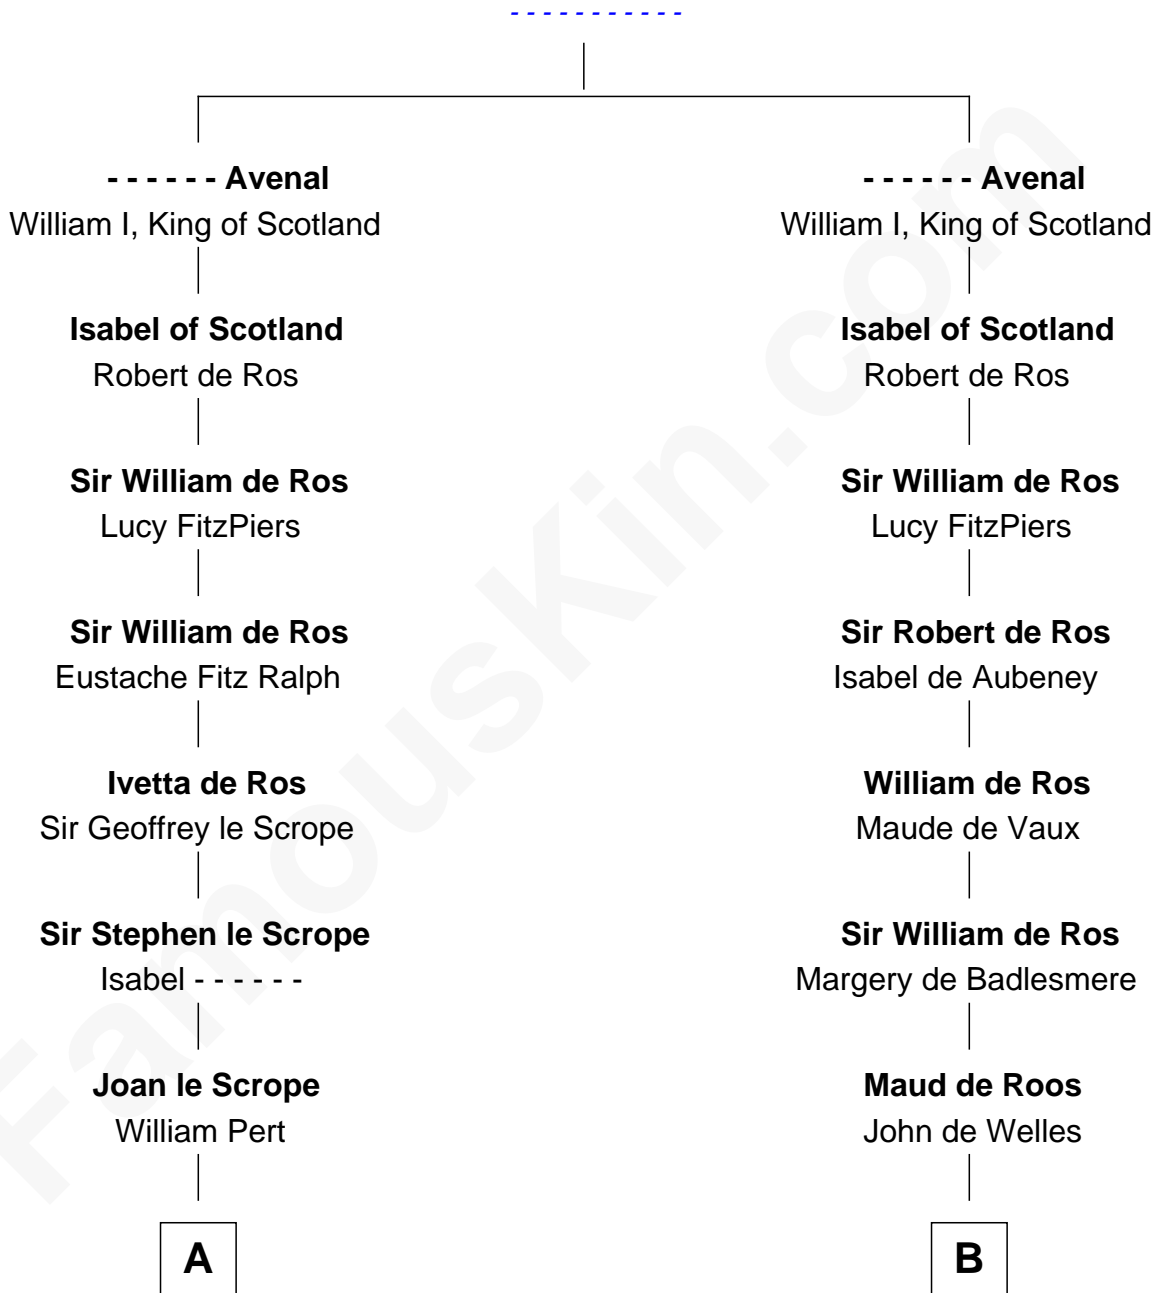

FamousKin.com Relationship Chart of

John Marshall

4th Chief Justice of the U.S. Supreme Court

15th cousin 6 times removed of

Edmund Waller

English Poet and Politician

Richard Avenal

C

—
Mary Isham
Col. William Randolph

—
Thomas Randolph
----- Fleming

—
Mary Isham Randolph
Rev. James Keith

—
Mary Randolph Keith
Col. Thomas Marshall

—
John Marshall
U.S. Supreme Court Chief Justice

FamousKin.com