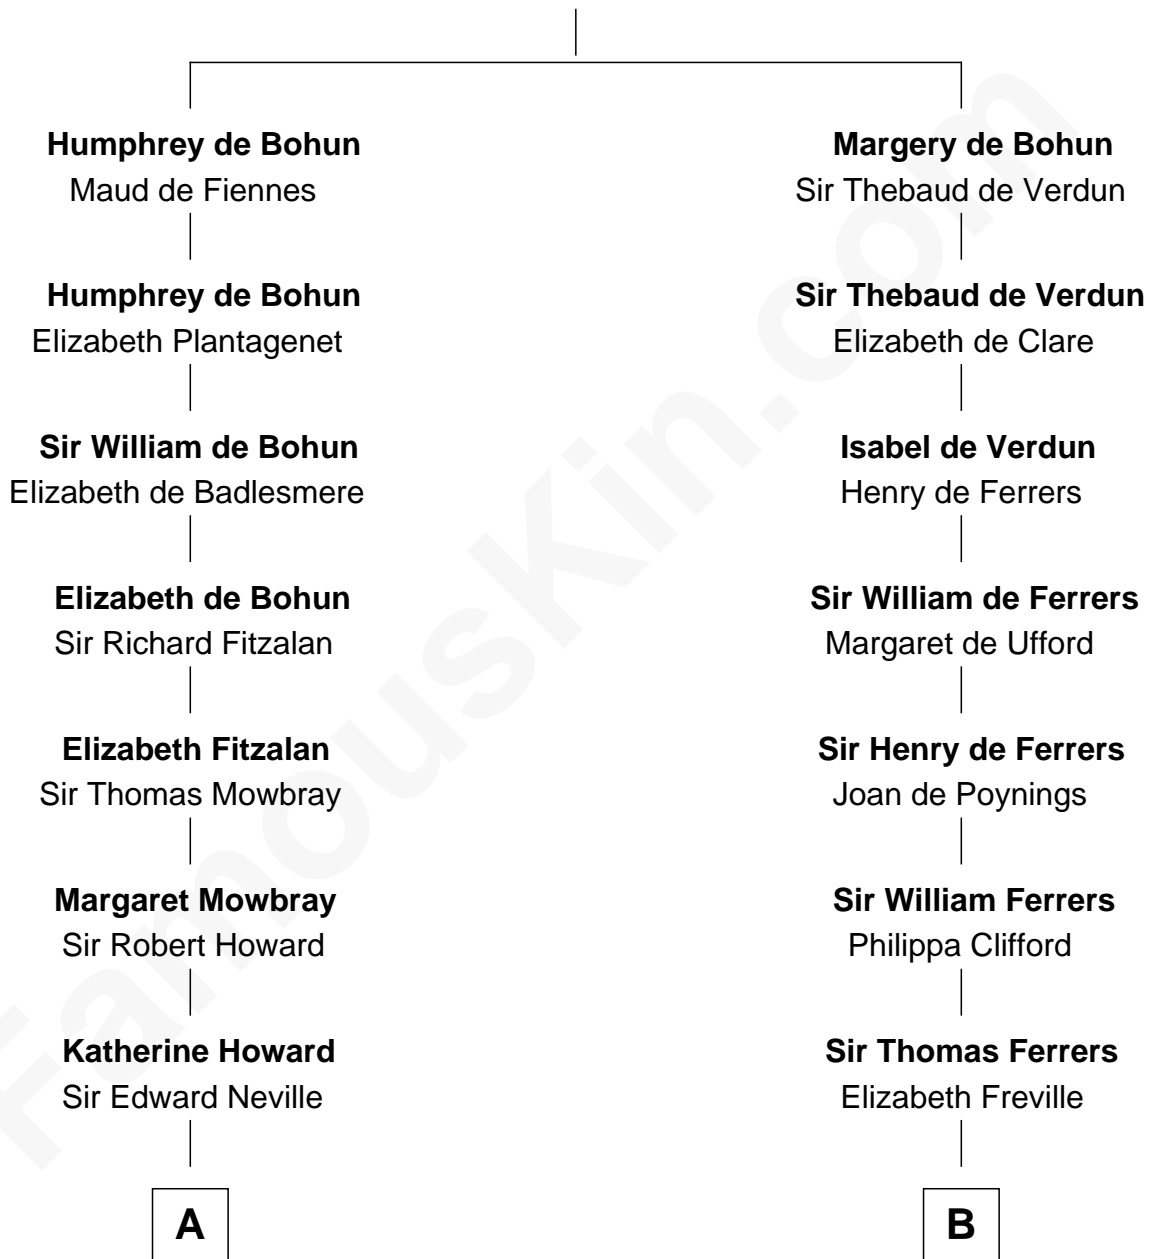

FamousKin.com

Relationship Chart of

John Marshall

4th Chief Justice of the U.S. Supreme Court

12th cousin 6 times removed of

Edmund Waller

English Poet and Politician

Sir Humphrey de Bohun

Eleanor de Braiose

C

—
Mary Randolph Keith
Col. Thomas Marshall

—
John Marshall
U.S. Supreme Court Chief Justice

FamousKin.com