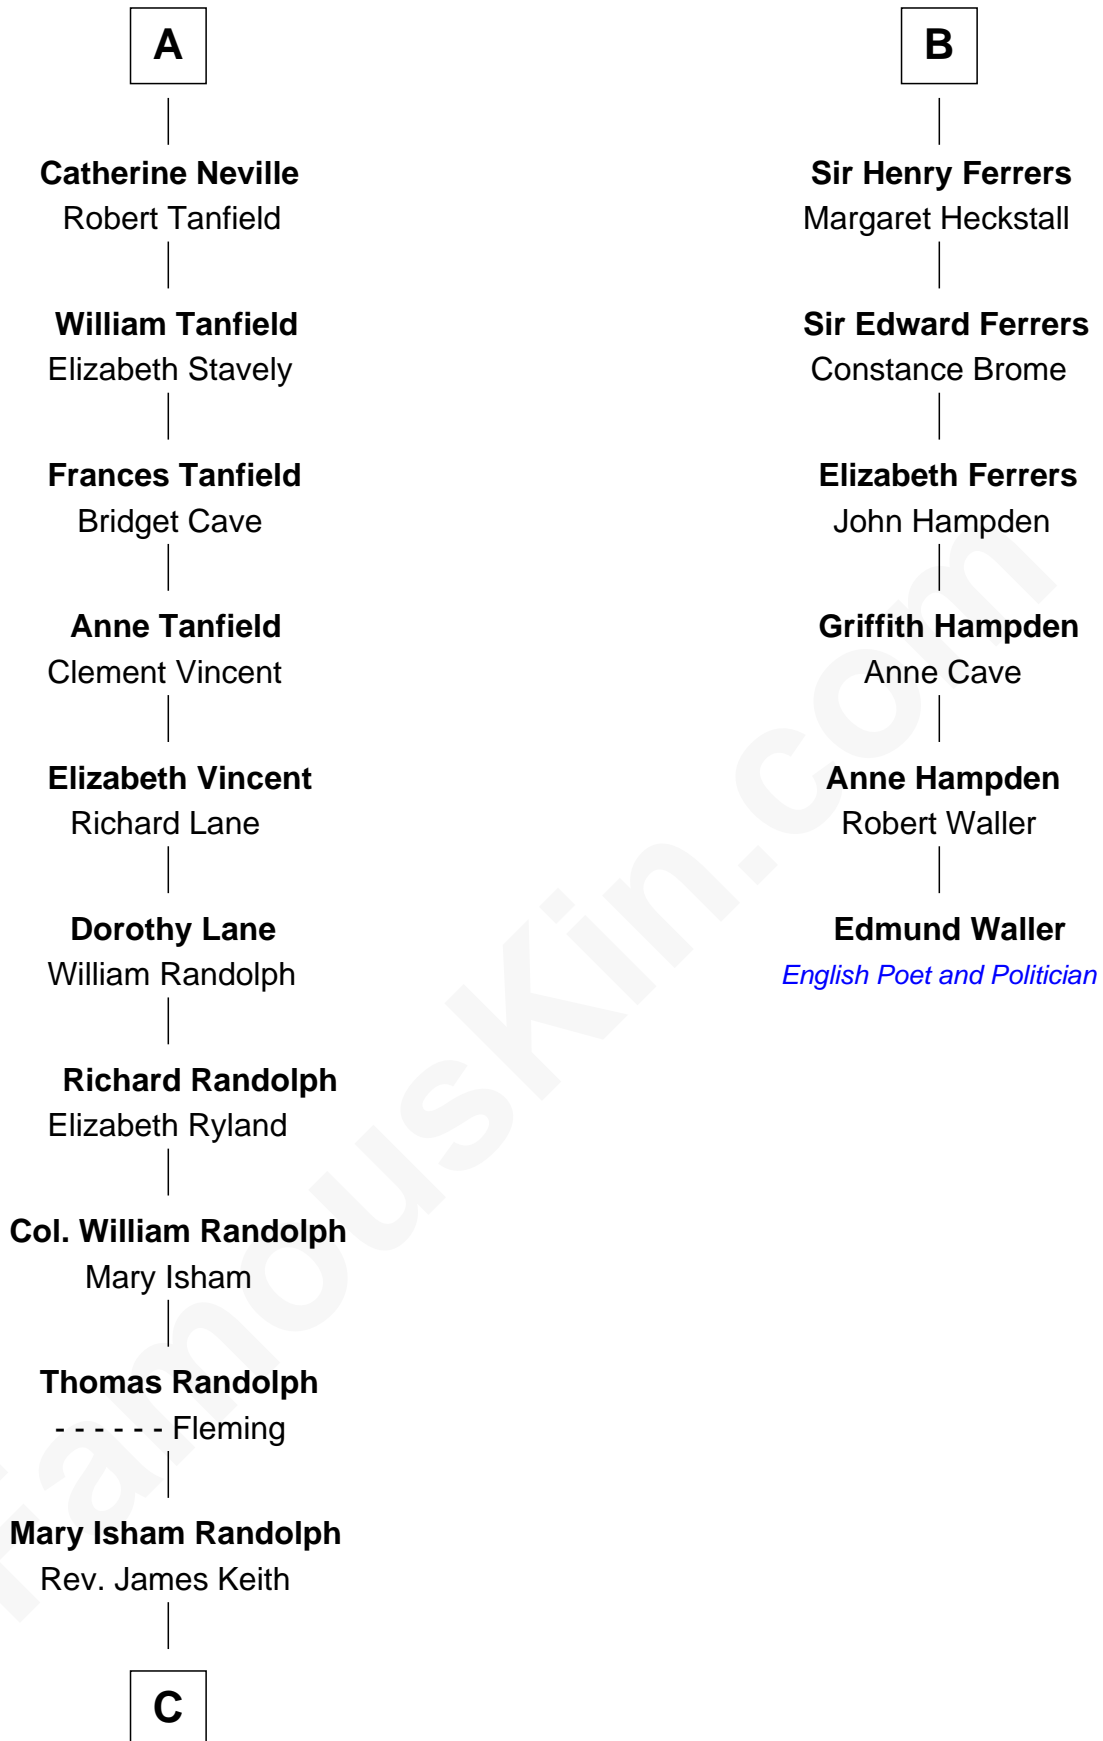

FamousKin.com

Relationship Chart of

John Marshall

4th Chief Justice of the U.S. Supreme Court

12th cousin 6 times removed of

Edmund Waller

English Poet and Politician

Sir Humphrey de Bohun

Eleanor de Braiose

C

—
Mary Randolph Keith
Col. Thomas Marshall

—
John Marshall
U.S. Supreme Court Chief Justice

FamousKin.com