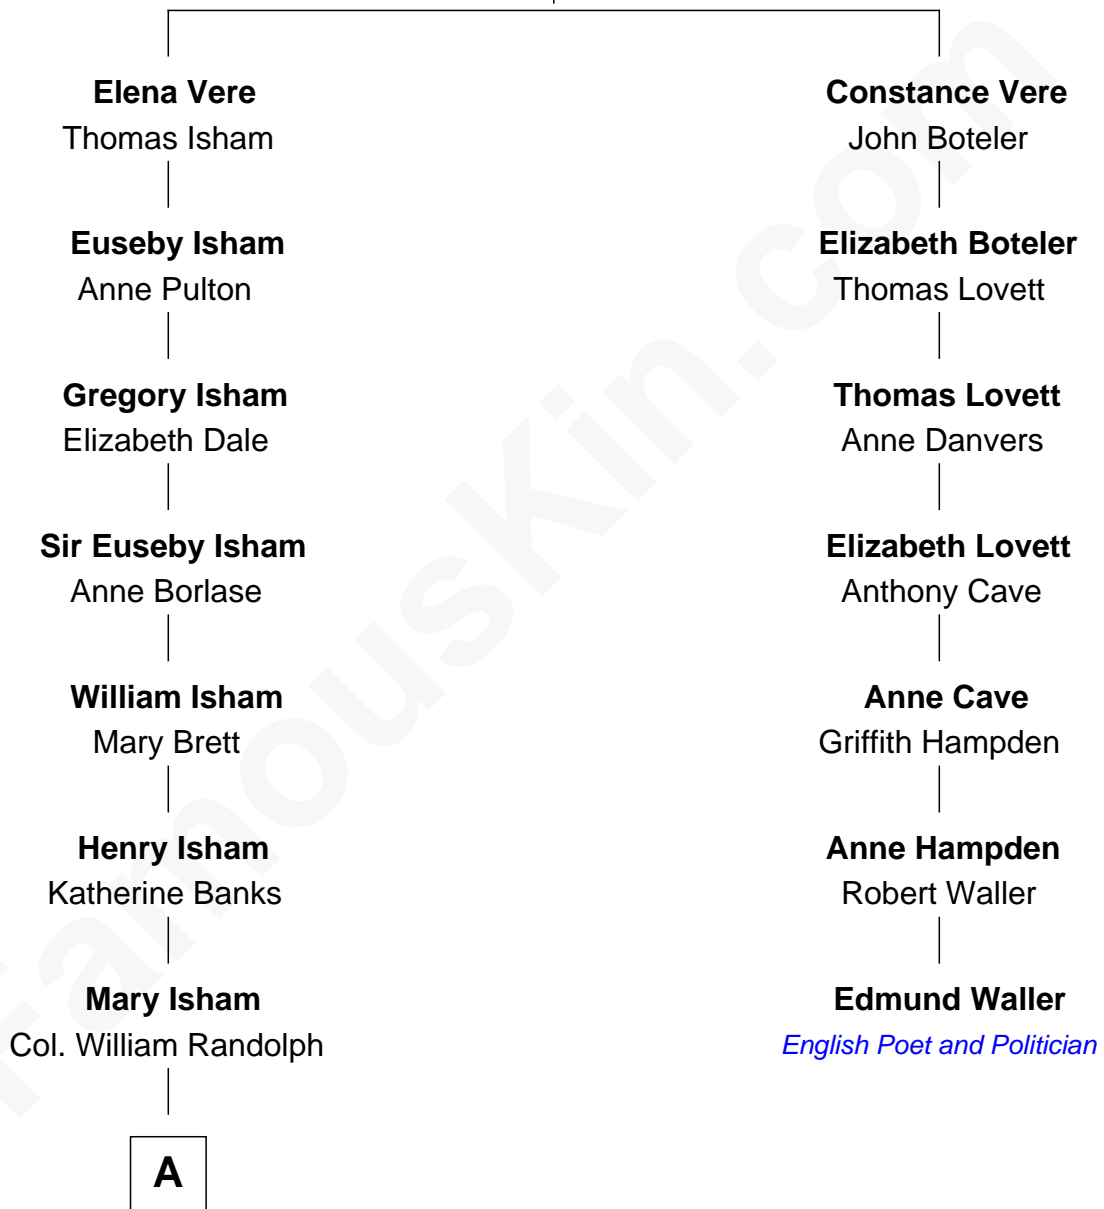

FamousKin.com Relationship Chart of

John Marshall

4th Chief Justice of the U.S. Supreme Court

6th cousin 4 times removed of

Edmund Waller

English Poet and Politician

Richard Vere
Isabel Green

A

Thomas Randolph

----- Fleming

Mary Isham Randolph

Rev. James Keith

Mary Randolph Keith

Col. Thomas Marshall

John Marshall

U.S. Supreme Court Chief Justice