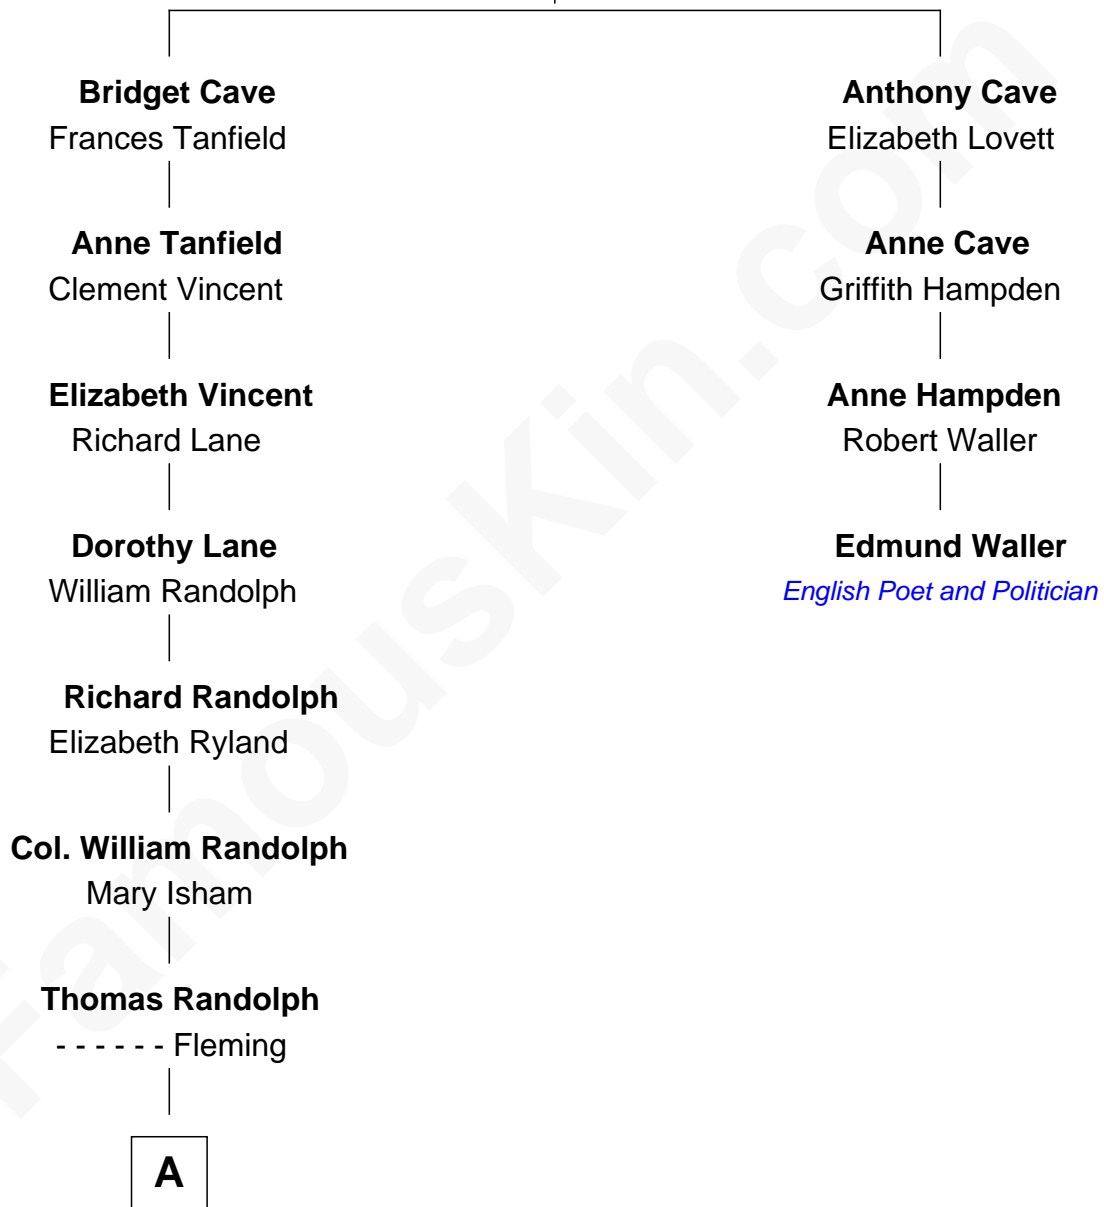

FamousKin.com

Relationship Chart of

John Marshall

4th Chief Justice of the U.S. Supreme Court

3rd cousin 6 times removed of

Edmund Waller

English Poet and Politician

Richard Cave
Margaret Saxby

A

—
Mary Isham Randolph

Rev. James Keith

—
Mary Randolph Keith

Col. Thomas Marshall

—
John Marshall

U.S. Supreme Court Chief Justice

FamousKin.com